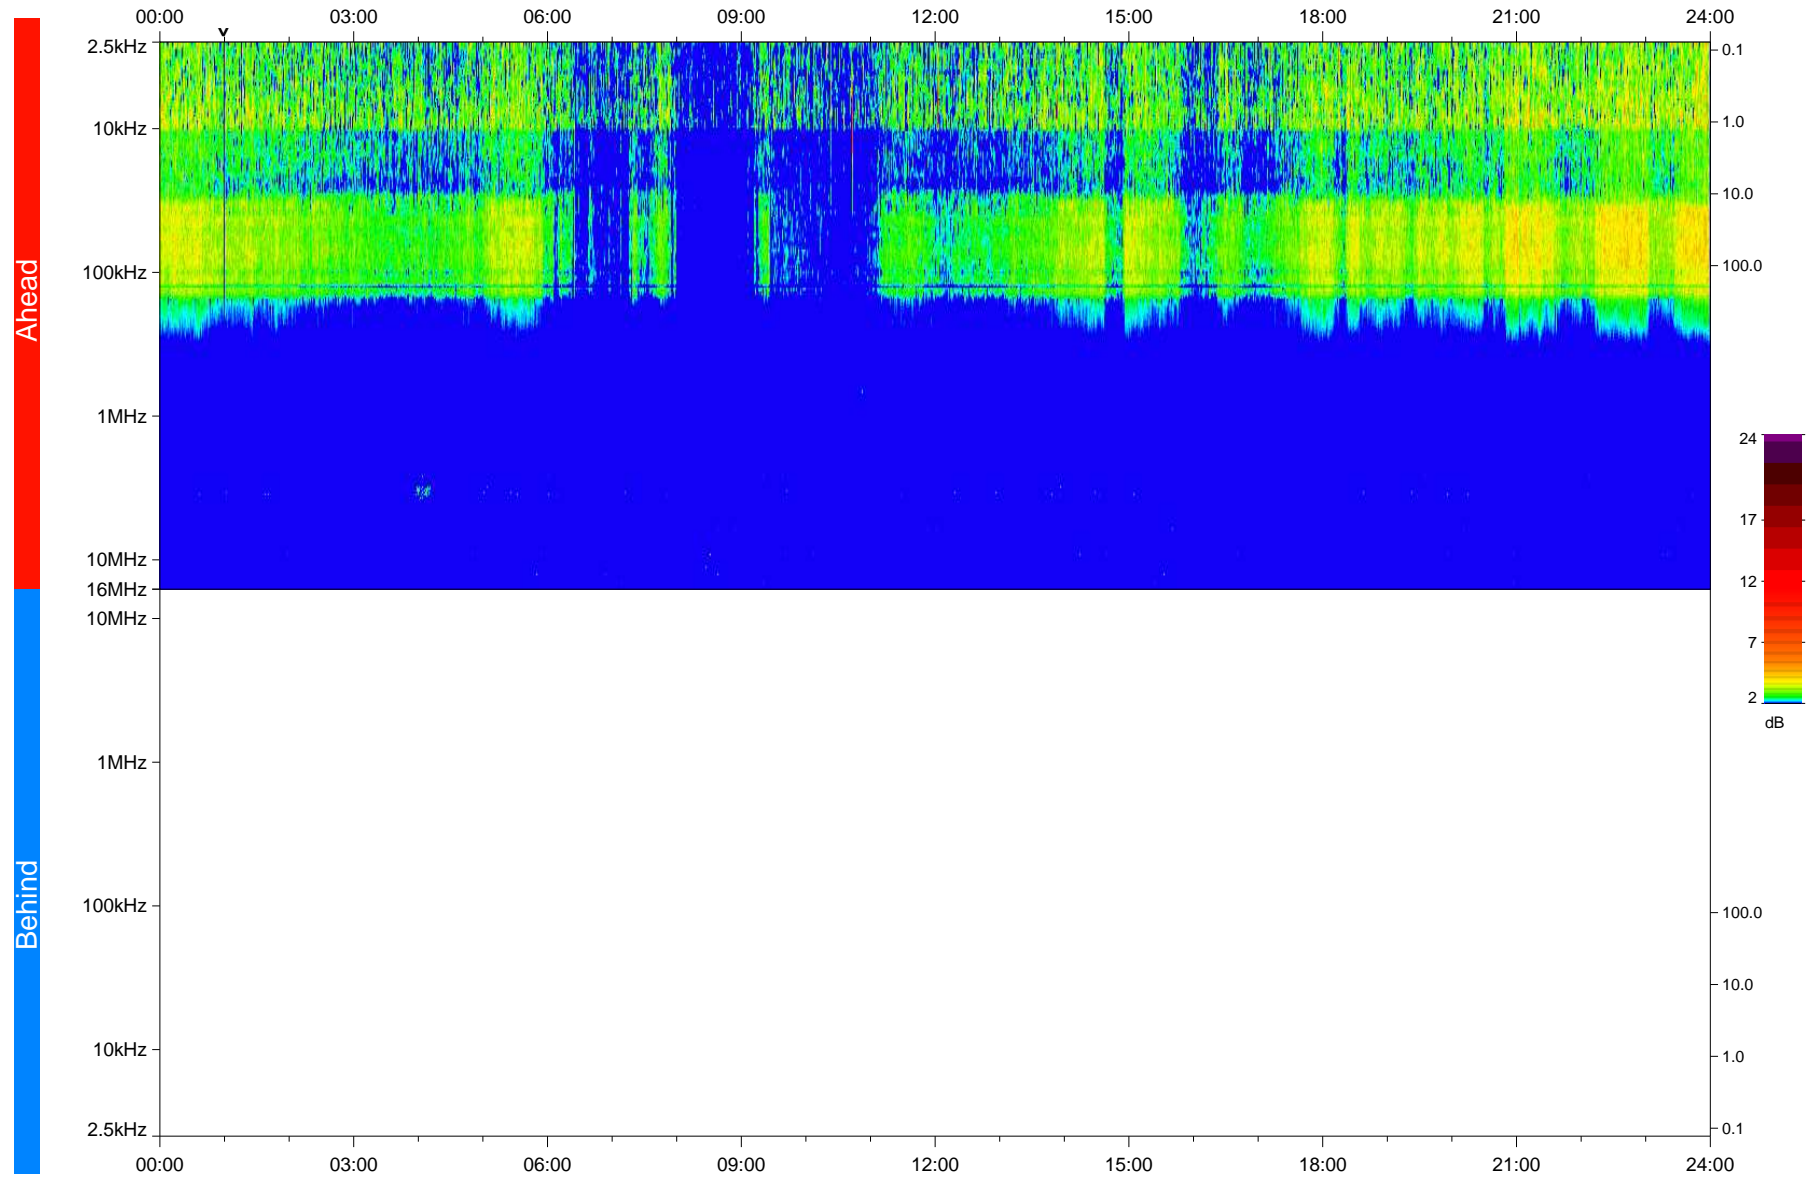

STEREO/WAVES Daily Summary - 01-May-2020 (DOY 122)

Ahead source file: swaves Ahead_2020_122_1_05.fin
Ahead PSE Angle: -74.2°

Behind PSE Angle: 68.7°
Behind source file: No STEREO-B data

Time (UTC)

file: stereo_swaves_daily-summary_color_20200501_v04
made by: space.umn.edu on macOS with IDL 8.8.2 on 2022-10-03 14:19:51, with TLib V945 / dynspec V311