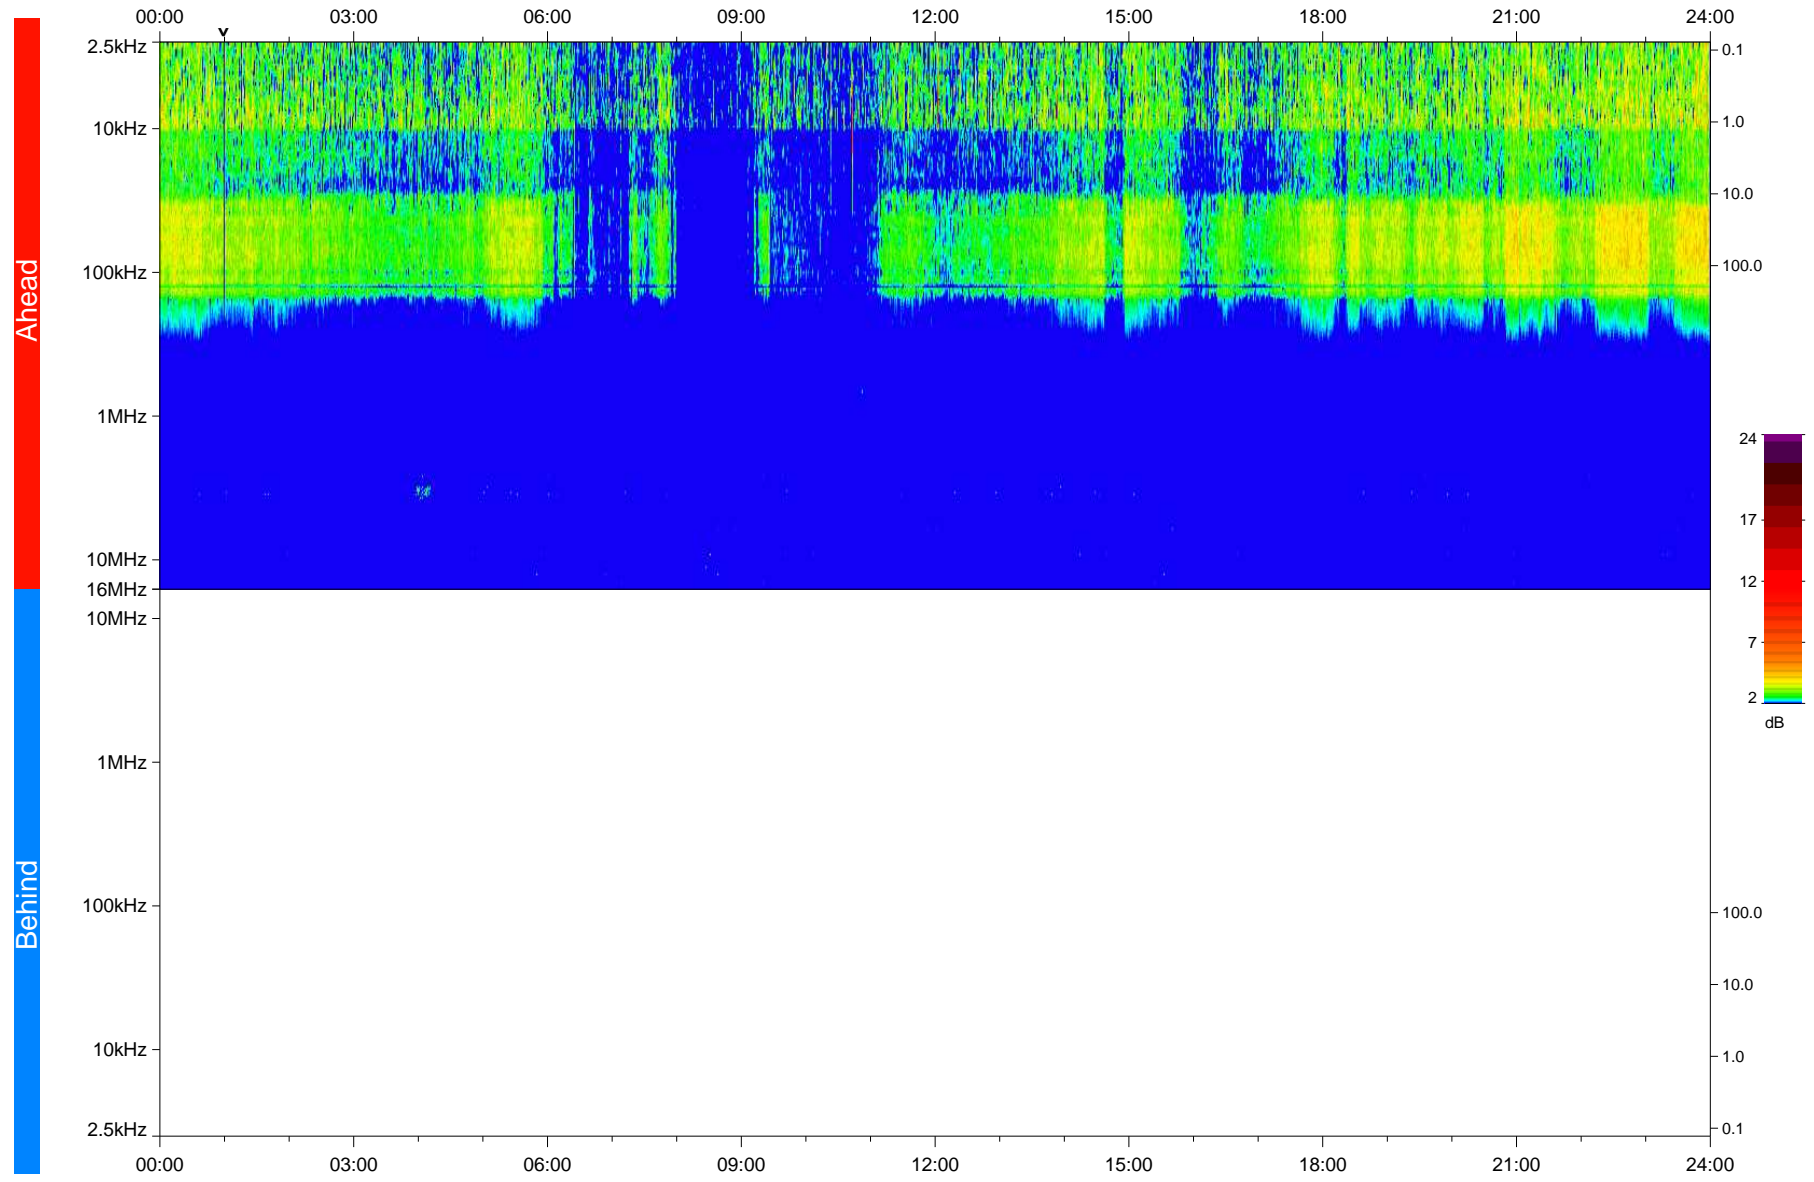

STEREO/WAVES Daily Summary - 01-May-2020 (DOY 122)

Ahead source file: swaves_ahead_2020_122_1_05.fin
Ahead PSE Angle: -74.2°

Behind PSE Angle: 68.7°
Behind source file: No STEREO-B data

Time (UTC)

file: stereo_swaves_daily-summary_color_20200501_v03
made by: space.umn.edu on macOS with IDL 8.8.2 on 2022-09-15 13:40:40, with TLib V945 / dynspec V311