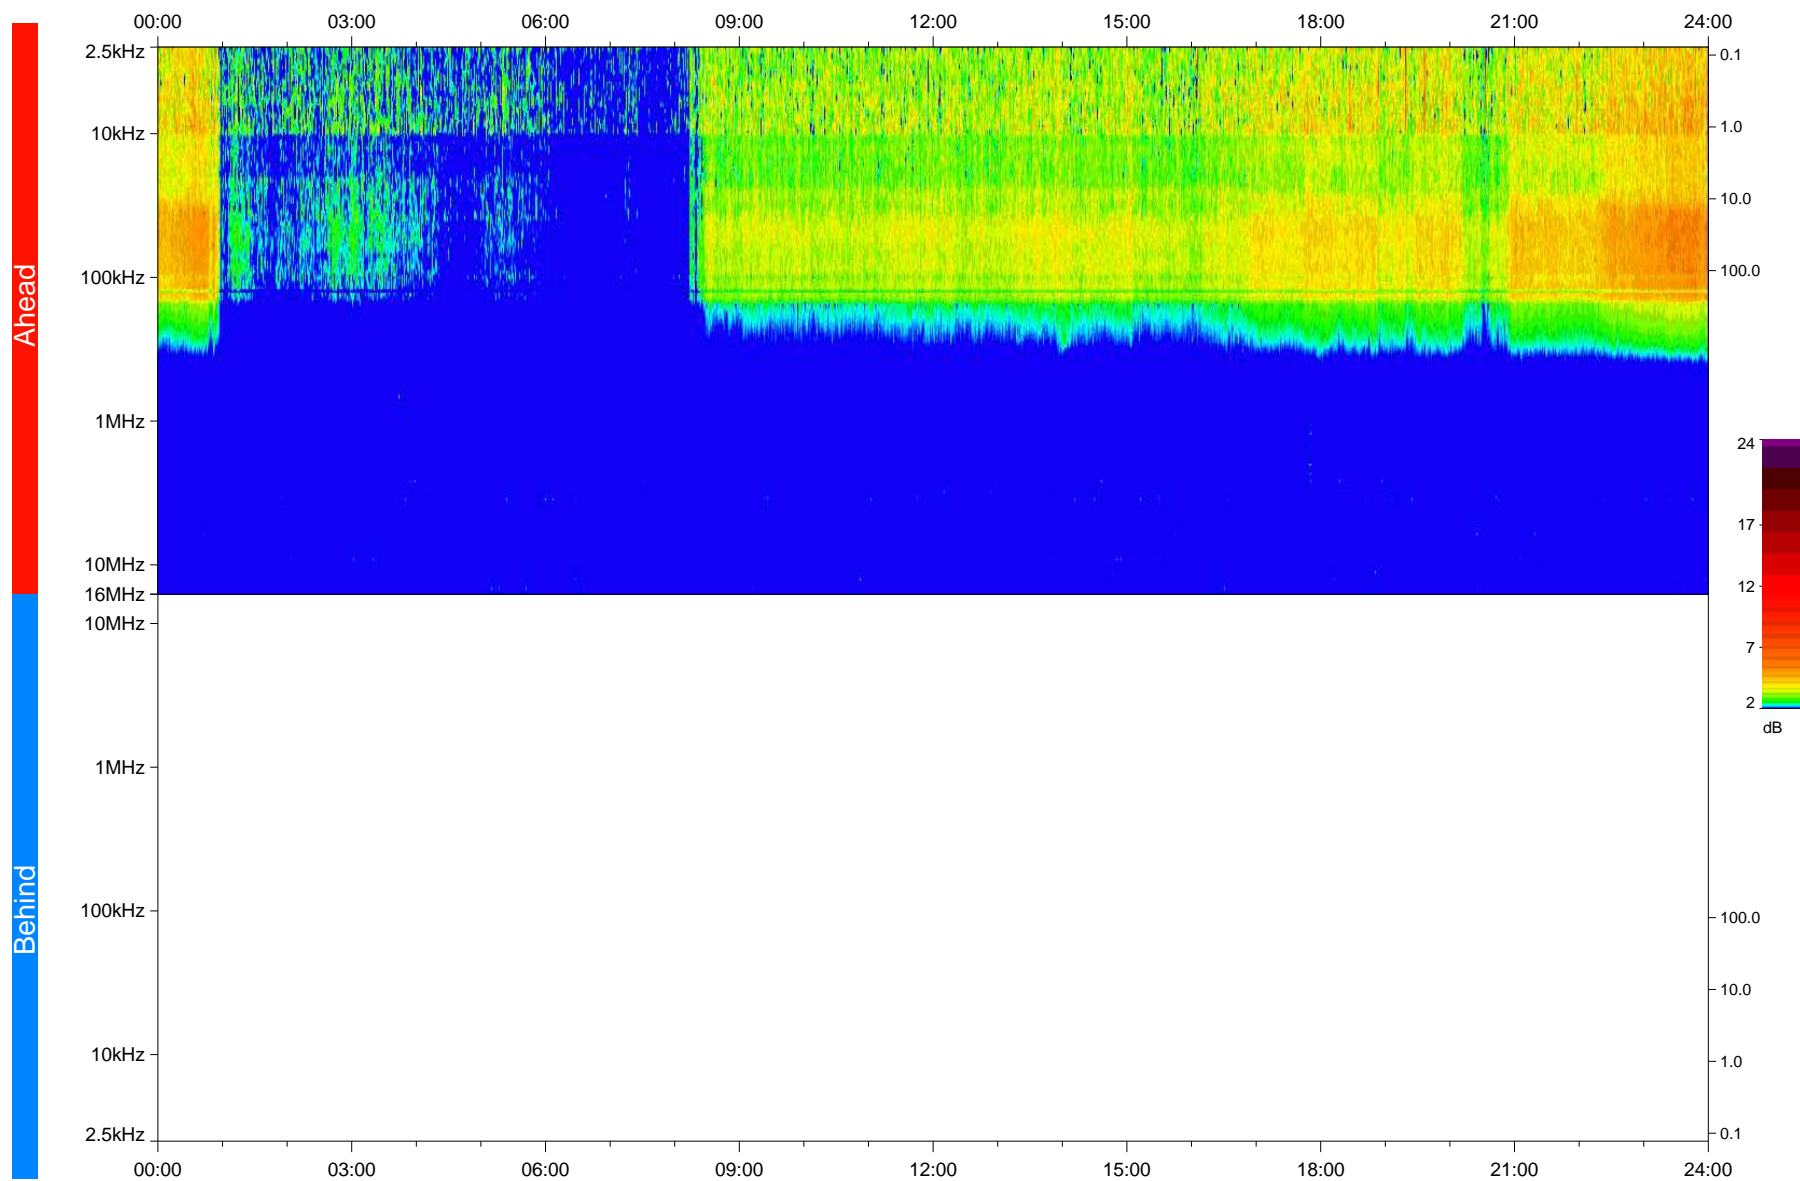

STEREO/WAVES Daily Summary - 30-Apr-2020 (DOY 121)

Ahead source file: swaves_ahead_2020_121_1_05.fin
Ahead PSE Angle: -74.2°

Behind PSE Angle: 68.8°
Behind source file: No STEREO-B data

Time (UTC)

file: stereo_swaves_daily-summary_color_20200430_v04
made by: space.umn.edu on macOS with IDL 8.8.2 on 2022-10-03 14:18:22, with TLib V945 / dynspec V311