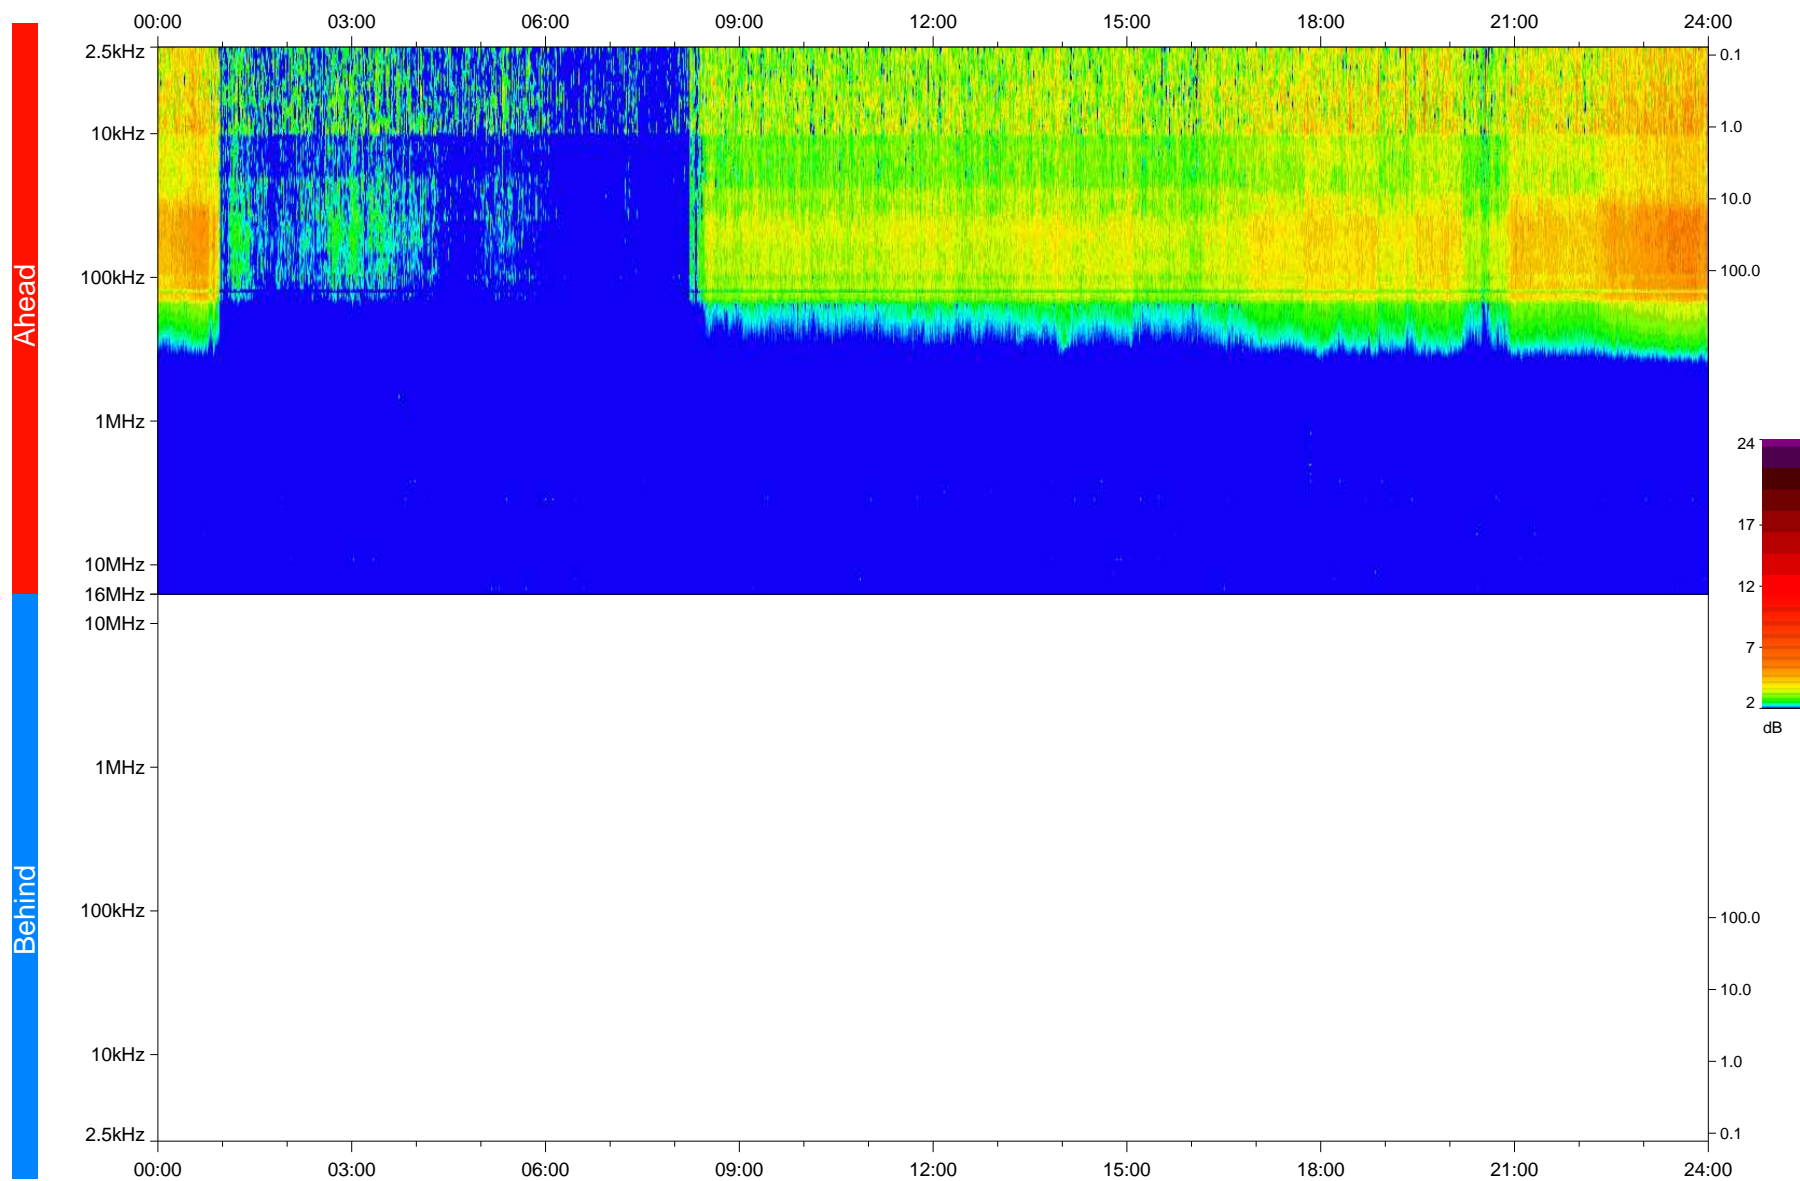

STEREO/WAVES Daily Summary - 30-Apr-2020 (DOY 121)

Ahead source file: swaves_ahead_2020_121_1_05.fin
Ahead PSE Angle: -74.2°

Behind PSE Angle: 68.8°
Behind source file: No STEREO-B data

Time (UTC)

file: stereo_swaves_daily-summary_color_20200430_v03
made by: space.umn.edu on macOS with IDL 8.8.2 on 2022-09-15 13:39:18, with TLib V945 / dynspec V311