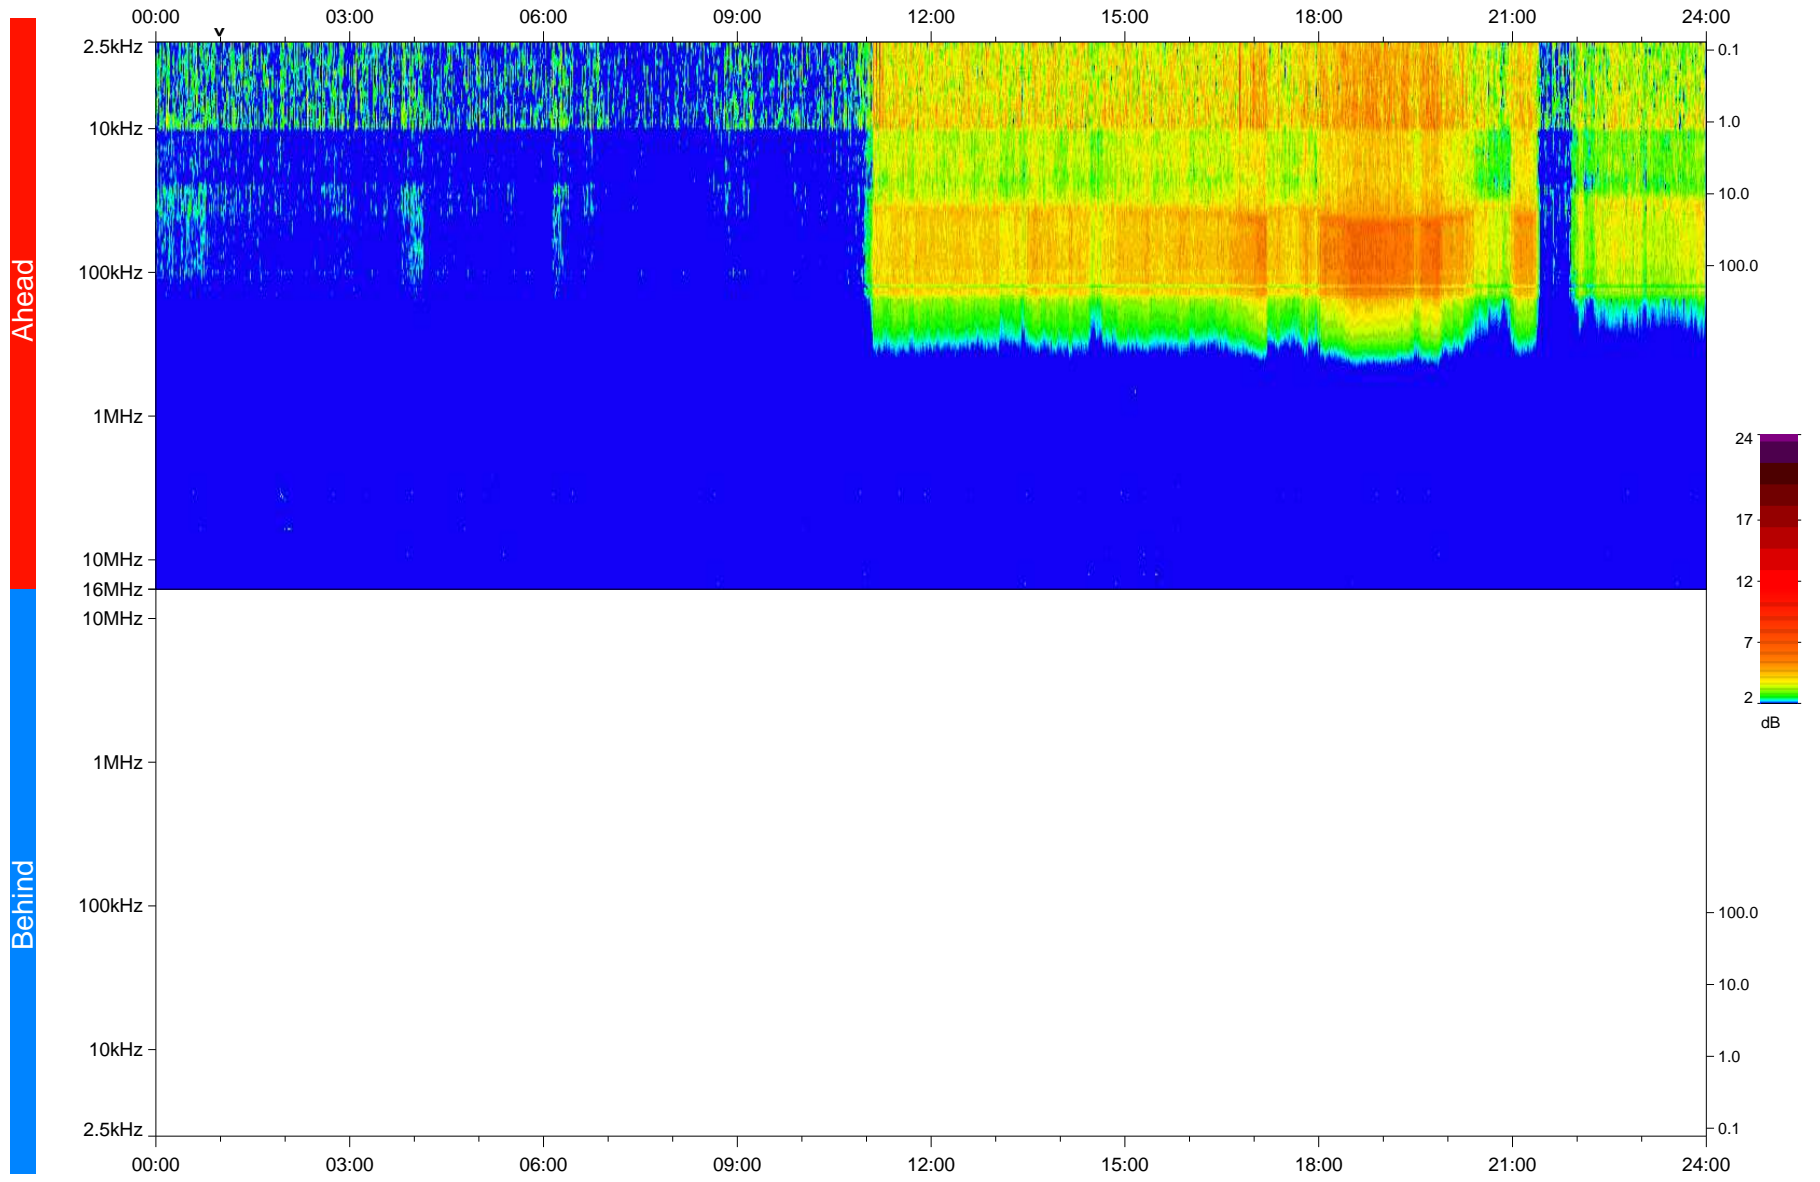

STEREO/WAVES Daily Summary - 29-Apr-2020 (DOY 120)

Ahead source file: swaves_ahead_2020_120_1_05.fin
Ahead PSE Angle: -74.2°

Behind PSE Angle: 69.0°
Behind source file: No STEREO-B data

Time (UTC)

file: stereo_swaves_daily-summary_color_20200429_v04
made by: space.umn.edu on macOS with IDL 8.8.2 on 2022-10-03 14:16:51, with TLib V945 / dynspec V311