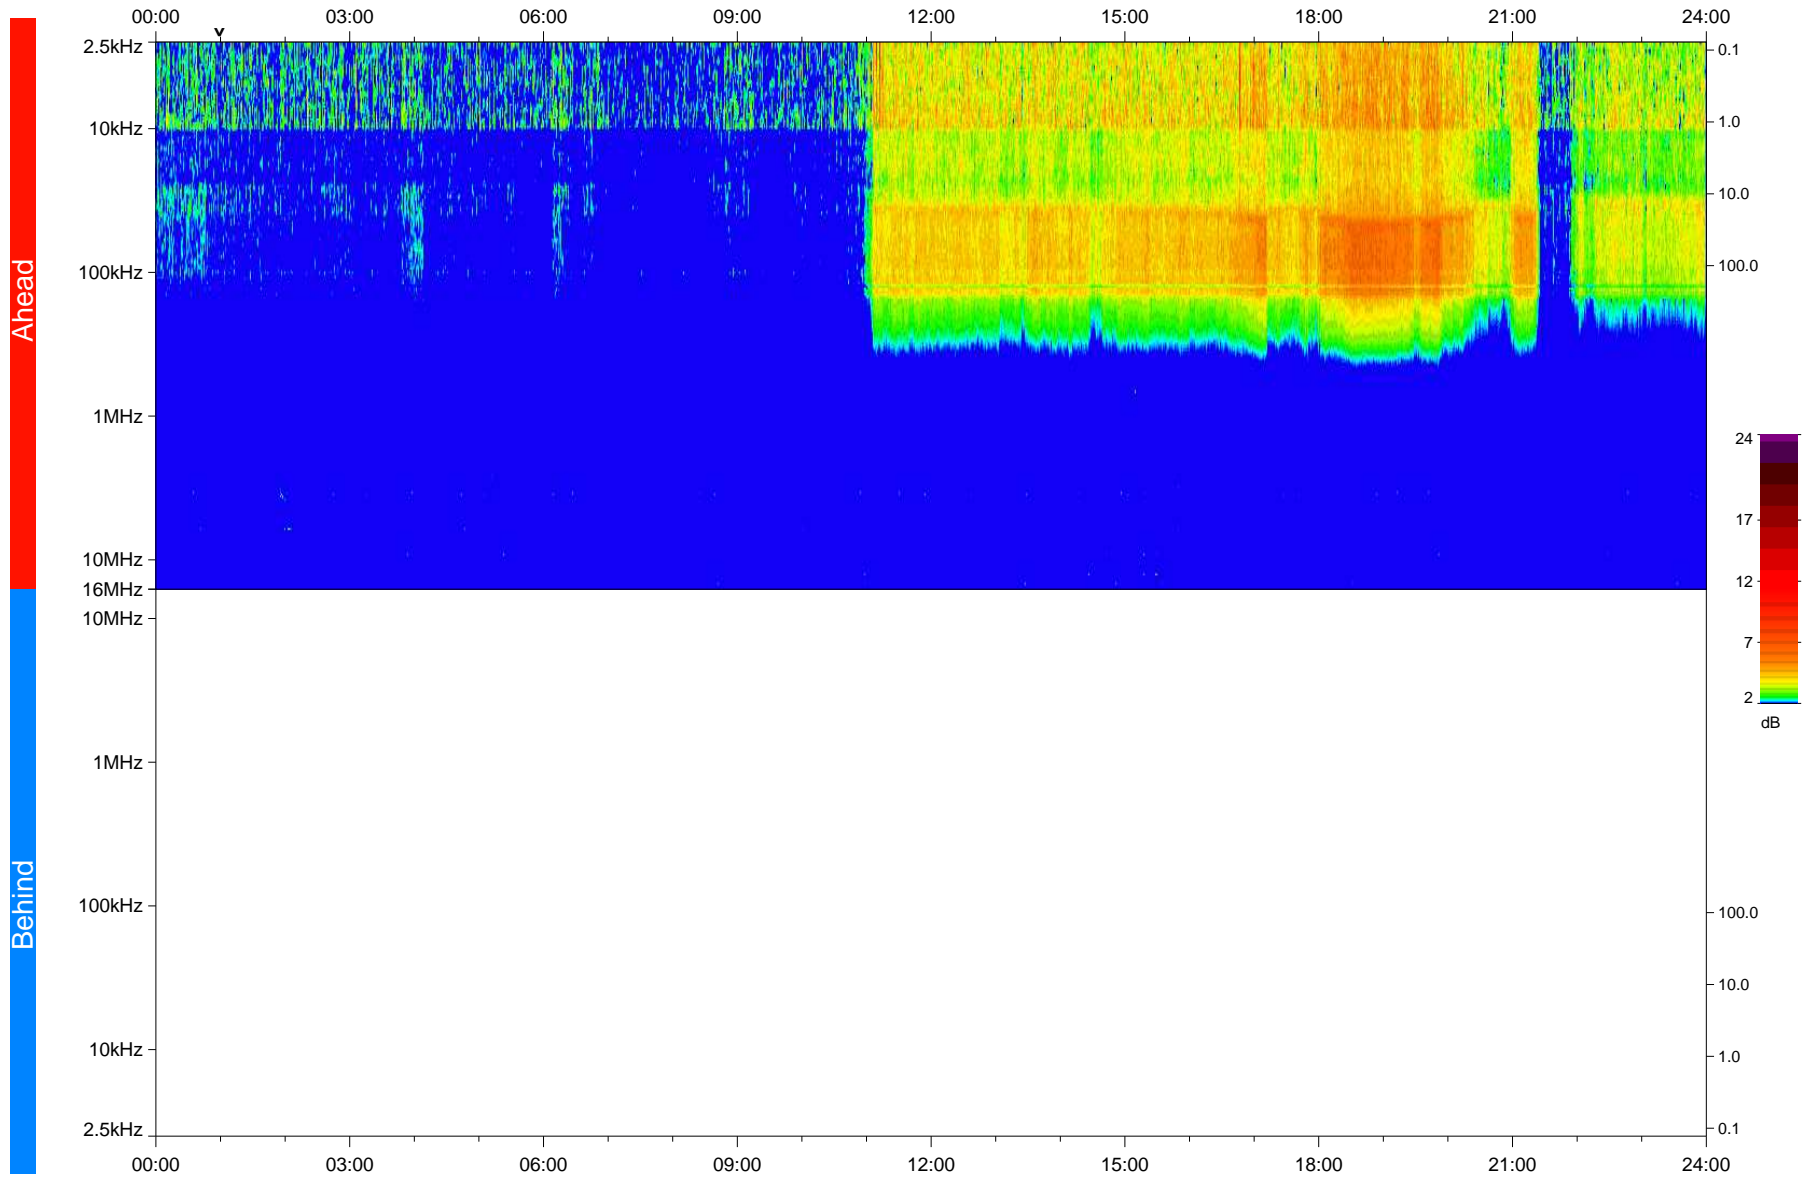

STEREO/WAVES Daily Summary - 29-Apr-2020 (DOY 120)

Ahead source file: swaves_ahead_2020_120_1_05.fin
Ahead PSE Angle: -74.2°

Behind PSE Angle: 69.0°
Behind source file: No STEREO-B data

Time (UTC)

file: stereo_swaves_daily-summary_color_20200429_v03
made by: space.umn.edu on macOS with IDL 8.8.2 on 2022-09-15 13:37:57, with TLib V945 / dynspec V311