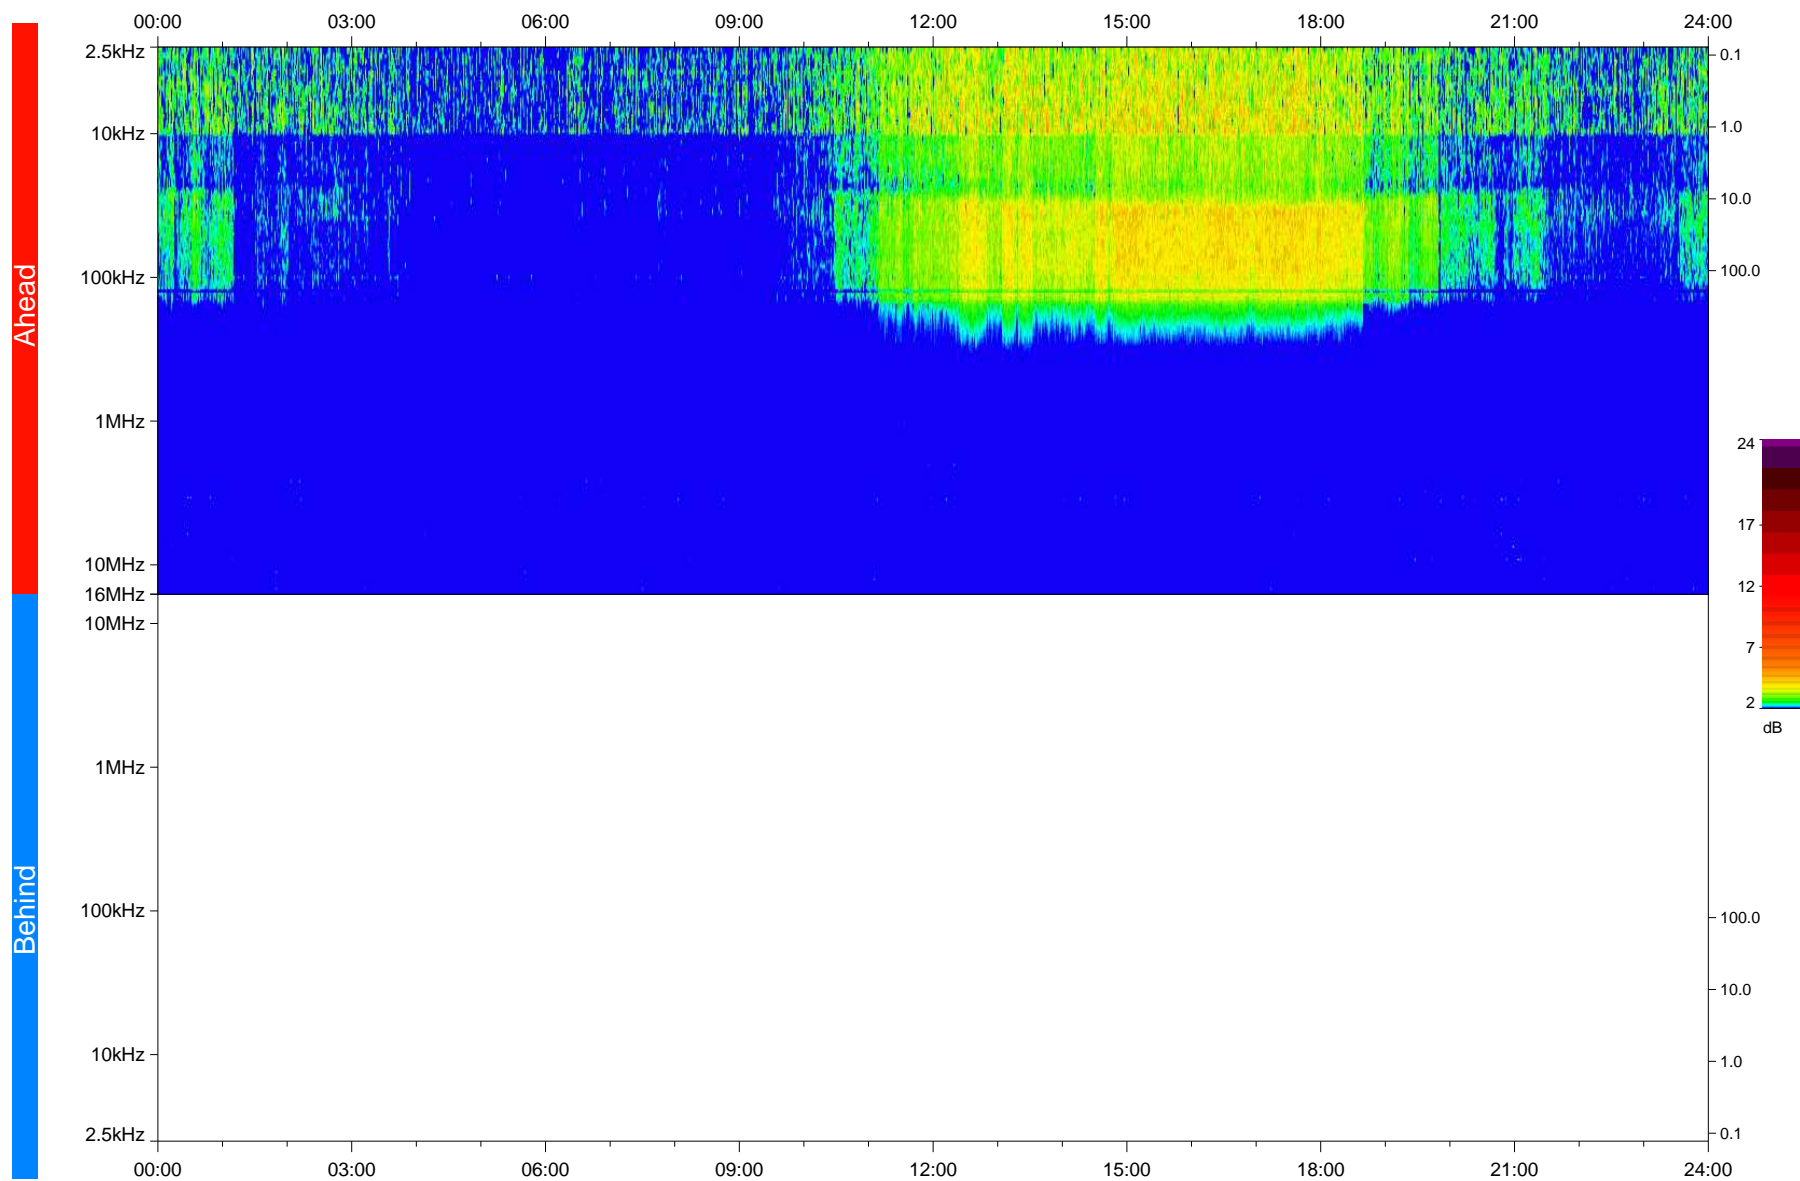

STEREO/WAVES Daily Summary - 28-Apr-2020 (DOY 119)

Ahead source file: swaves_ahead_2020_119_1_05.fin
Ahead PSE Angle: -74.4°

Behind PSE Angle: 69.0°
Behind source file: No STEREO-B data

Time (UTC)

file: stereo_swaves_daily-summary_color_20200428_v04
made by: space.umn.edu on macOS with IDL 8.8.2 on 2022-10-03 14:15:20, with TLib V945 / dynspec V311