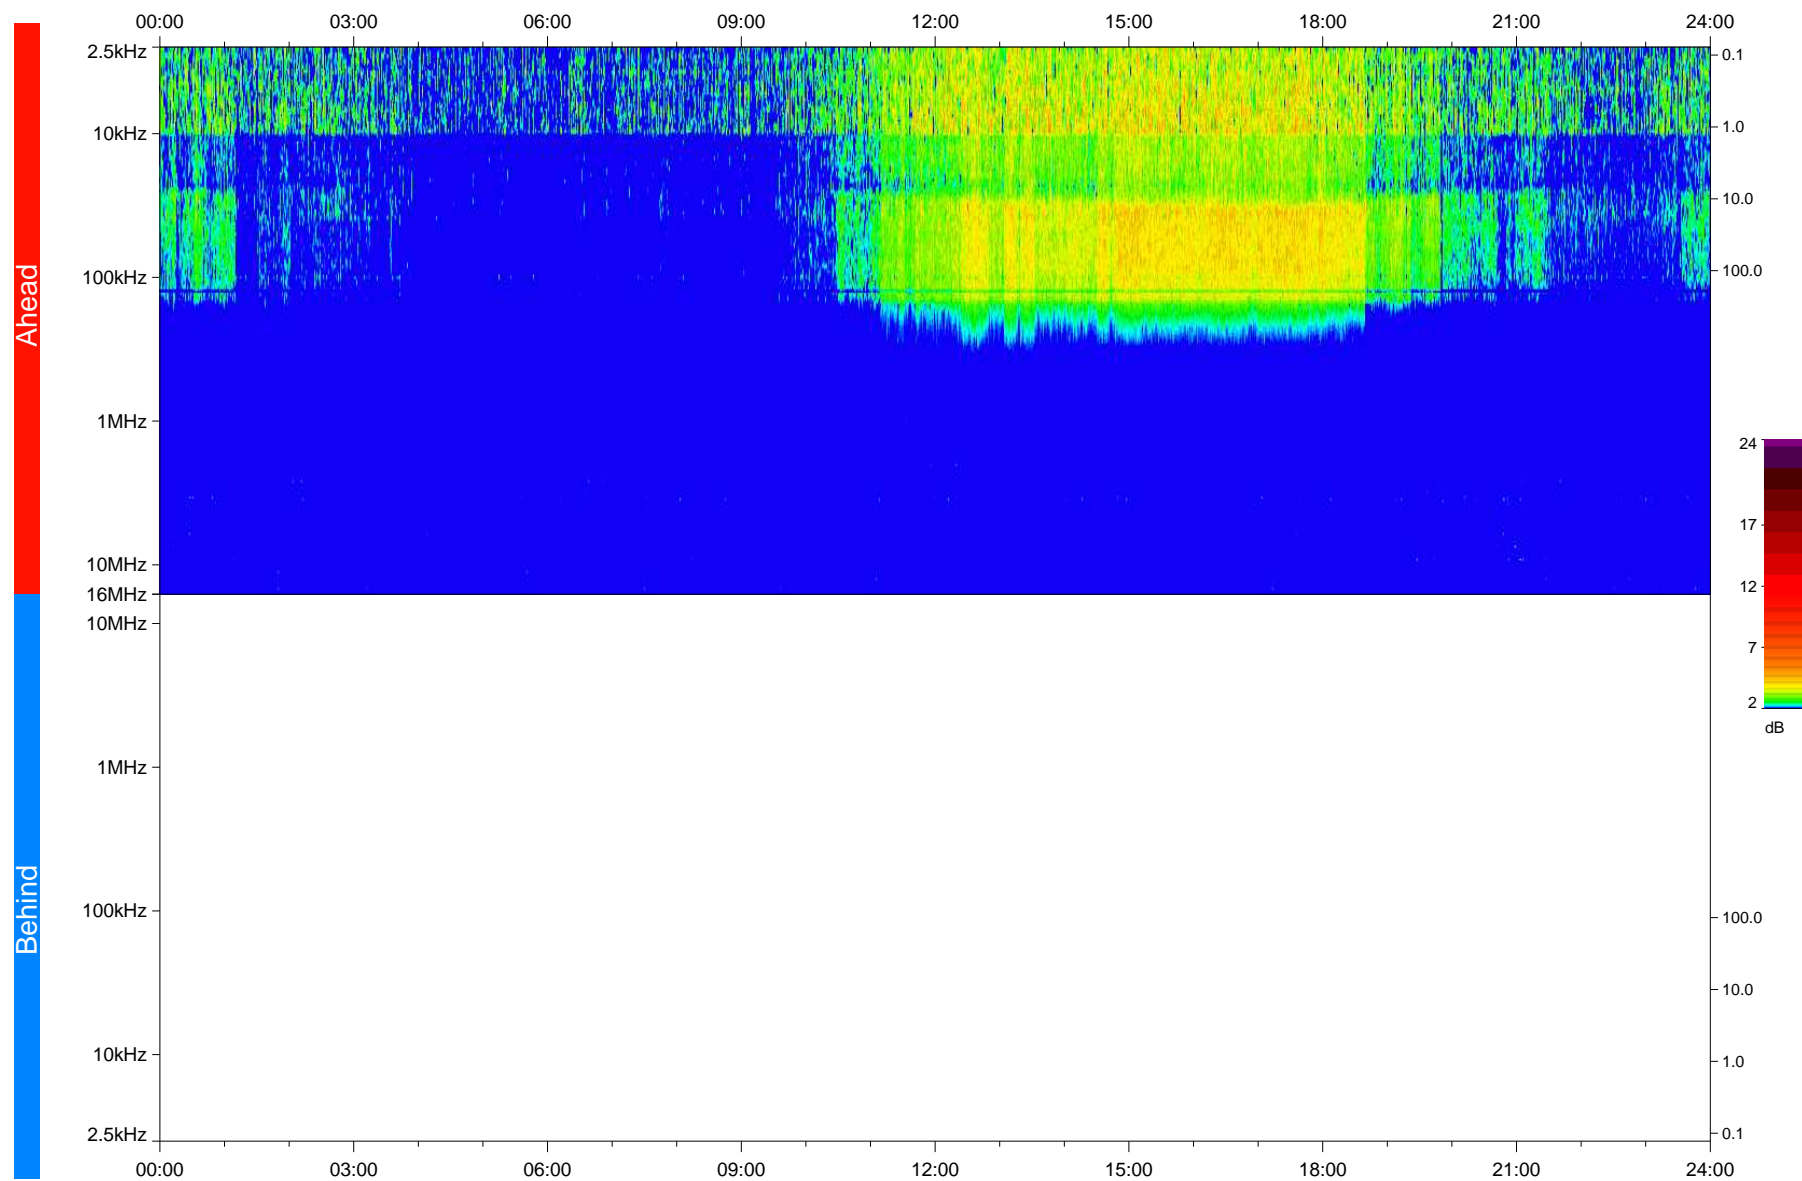

# STEREO/WAVES Daily Summary - 28-Apr-2020 (DOY 119)

Ahead source file: swaves\_ahead\_2020\_119\_1\_05.fin  
Ahead PSE Angle: -74.4°

Behind PSE Angle: 69.0°  
Behind source file: No STEREO-B data

Time (UTC)

file: stereo\_swaves\_daily-summary\_color\_20200428\_v03  
made by: space.umn.edu on macOS with IDL 8.8.2 on 2022-09-15 13:36:33, with TLib V945 / dynspec V311