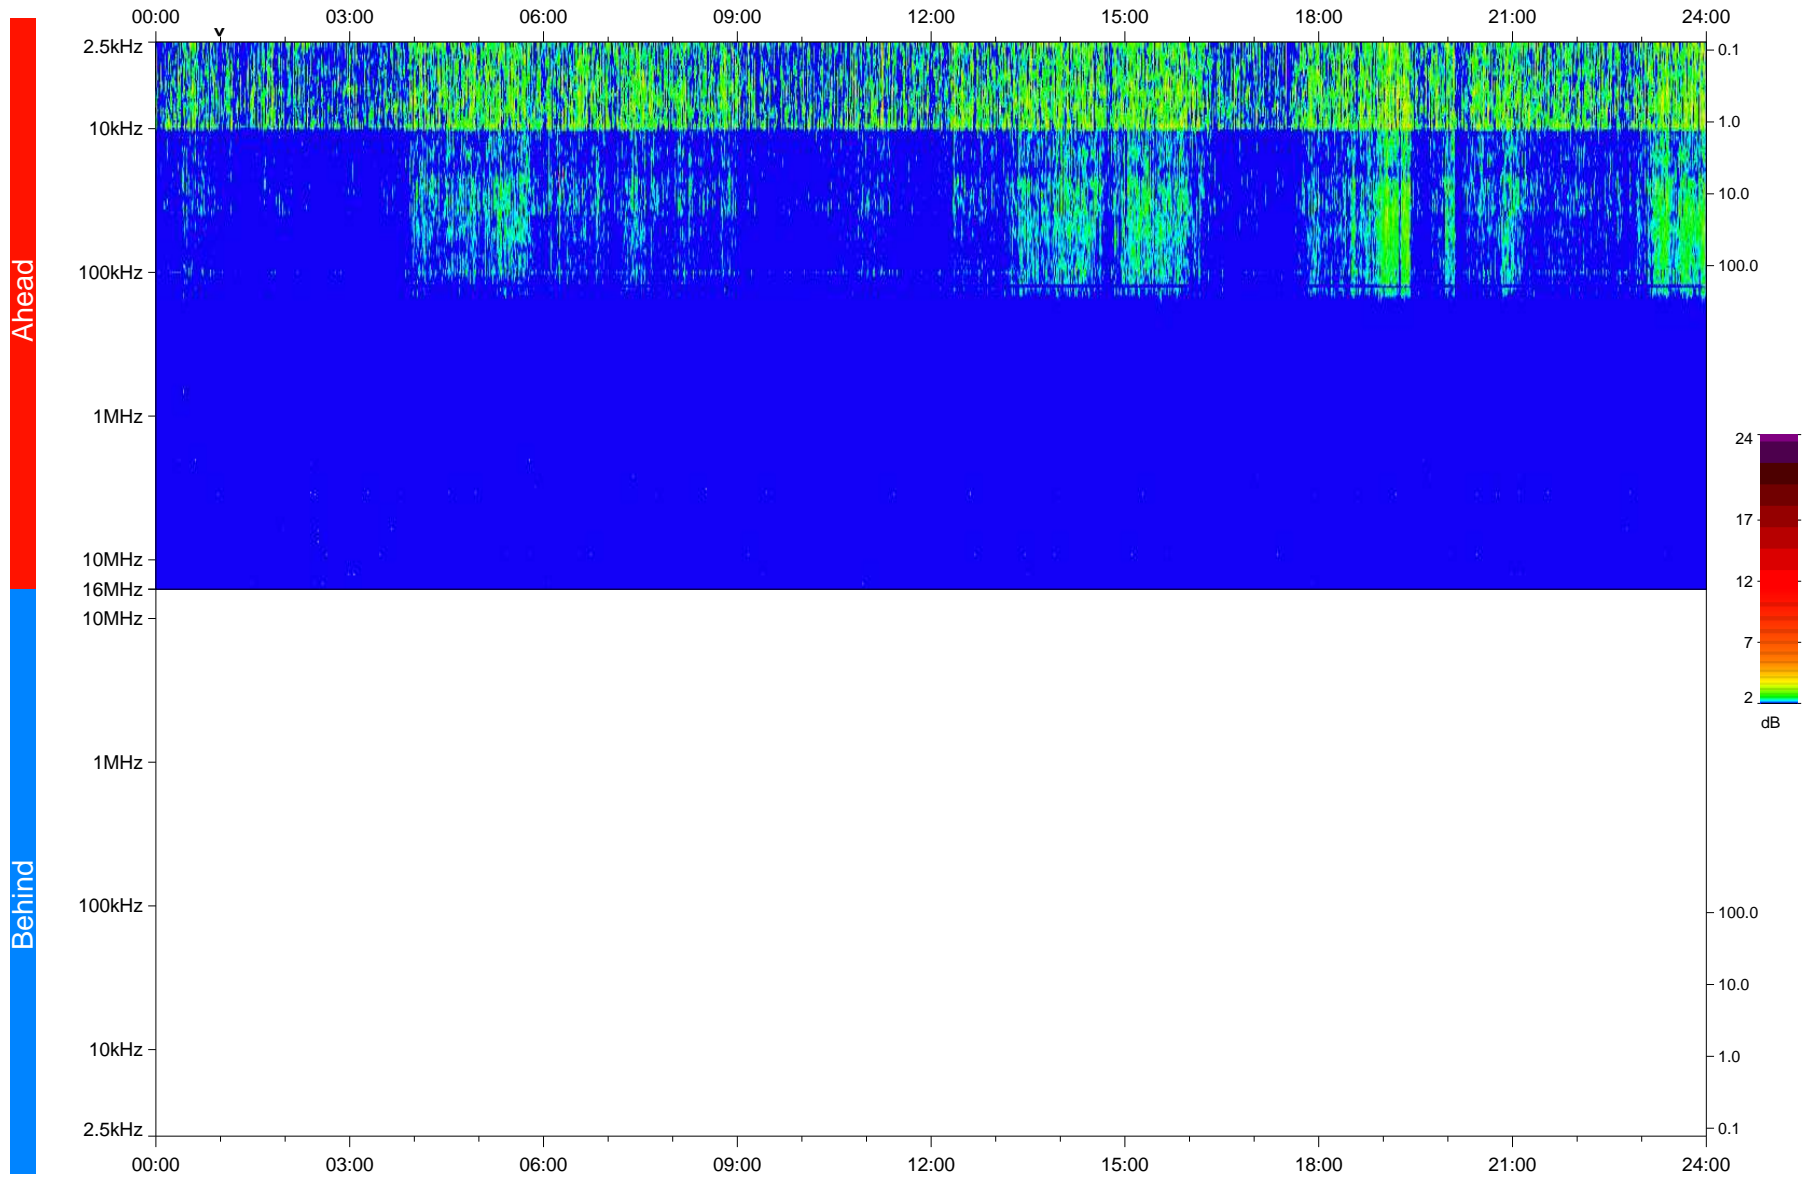

STEREO/WAVES Daily Summary - 27-Apr-2020 (DOY 118)

Ahead source file: swaves_ahead_2020_118_1_05.fin
Ahead PSE Angle: -74.4°

Behind PSE Angle: 69.2°
Behind source file: No STEREO-B data

Time (UTC)

file: stereo_swaves_daily-summary_color_20200427_v04
made by: space.umn.edu on macOS with IDL 8.8.2 on 2022-10-03 14:13:50, with TLib V945 / dynspec V311