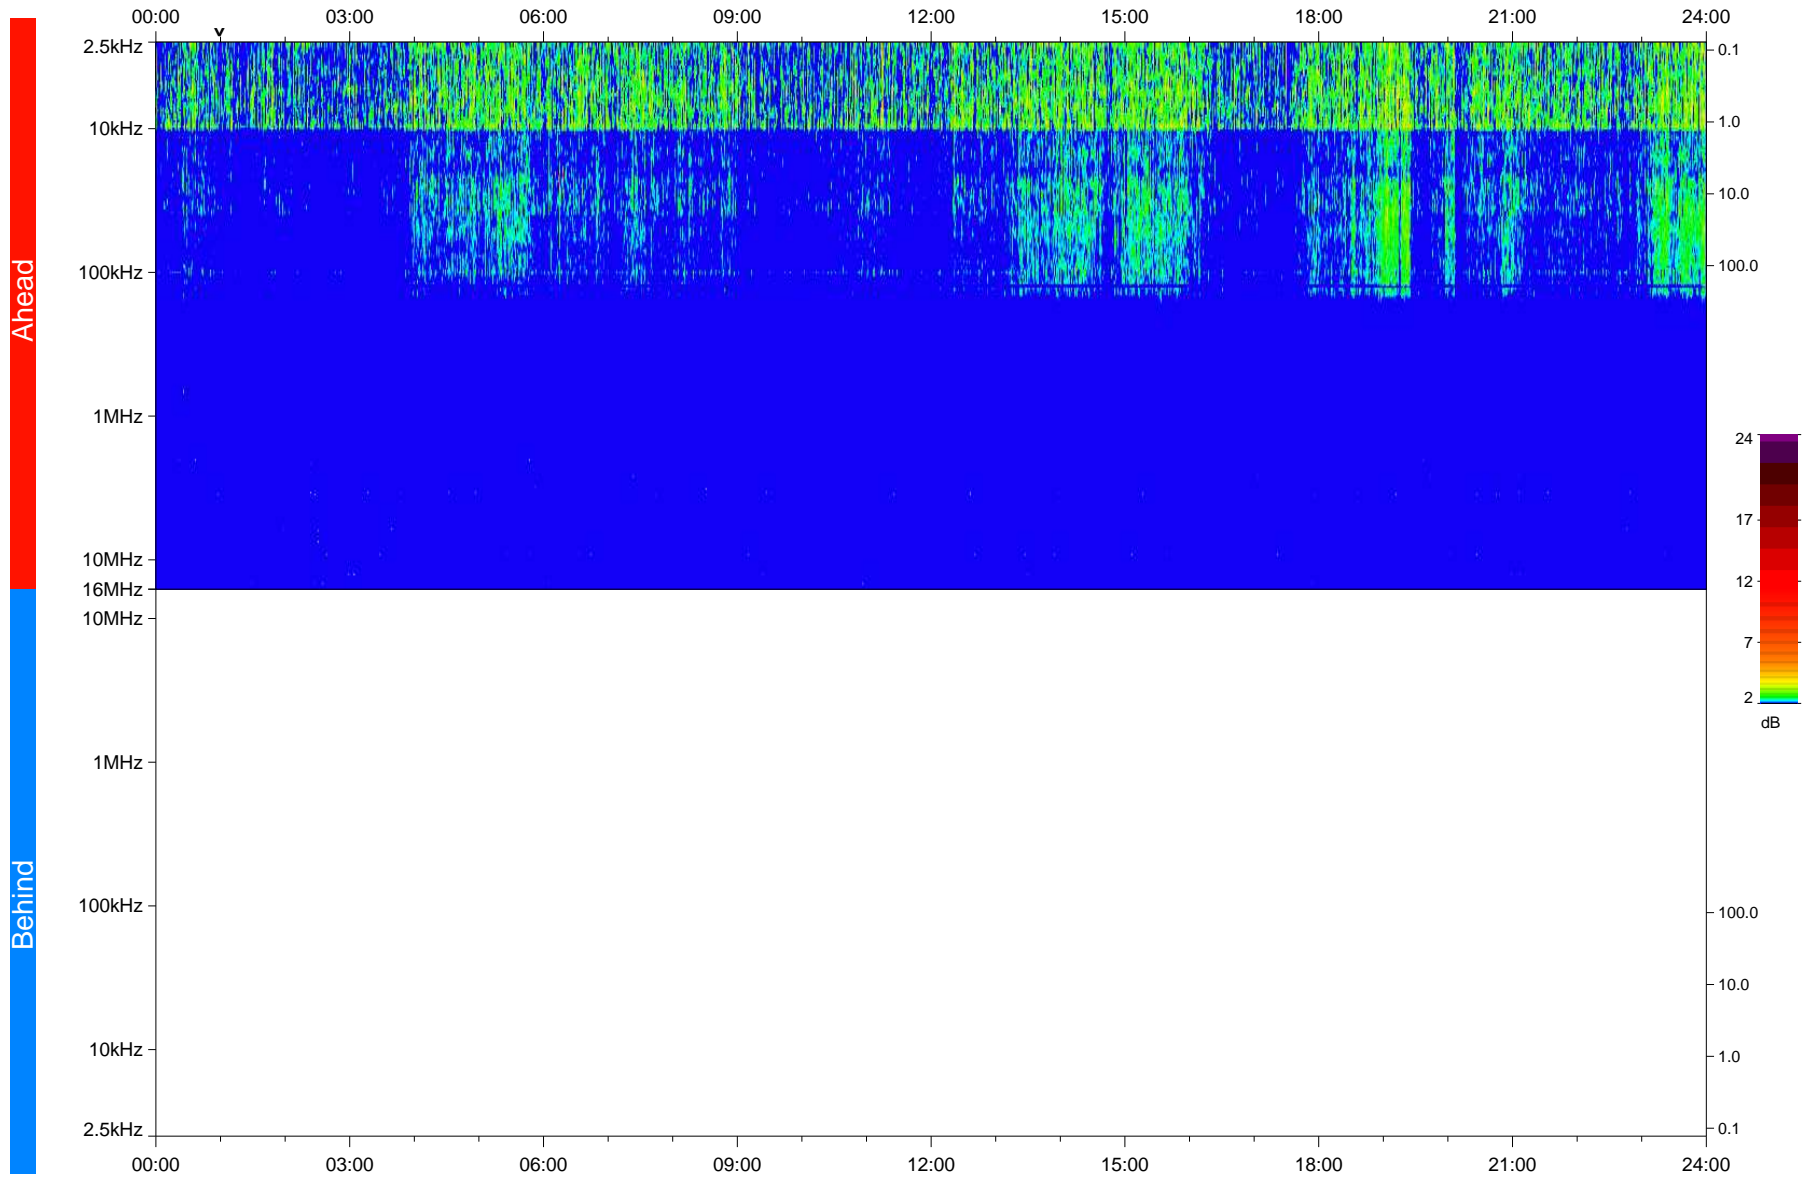

STEREO/WAVES Daily Summary - 27-Apr-2020 (DOY 118)

Ahead source file: swaves_ahead_2020_118_1_05.fin
Ahead PSE Angle: -74.4°

Behind PSE Angle: 69.2°
Behind source file: No STEREO-B data

Time (UTC)

file: stereo_swaves_daily-summary_color_20200427_v03
made by: space.umn.edu on macOS with IDL 8.8.2 on 2022-09-15 13:35:11, with TLib V945 / dynspec V311