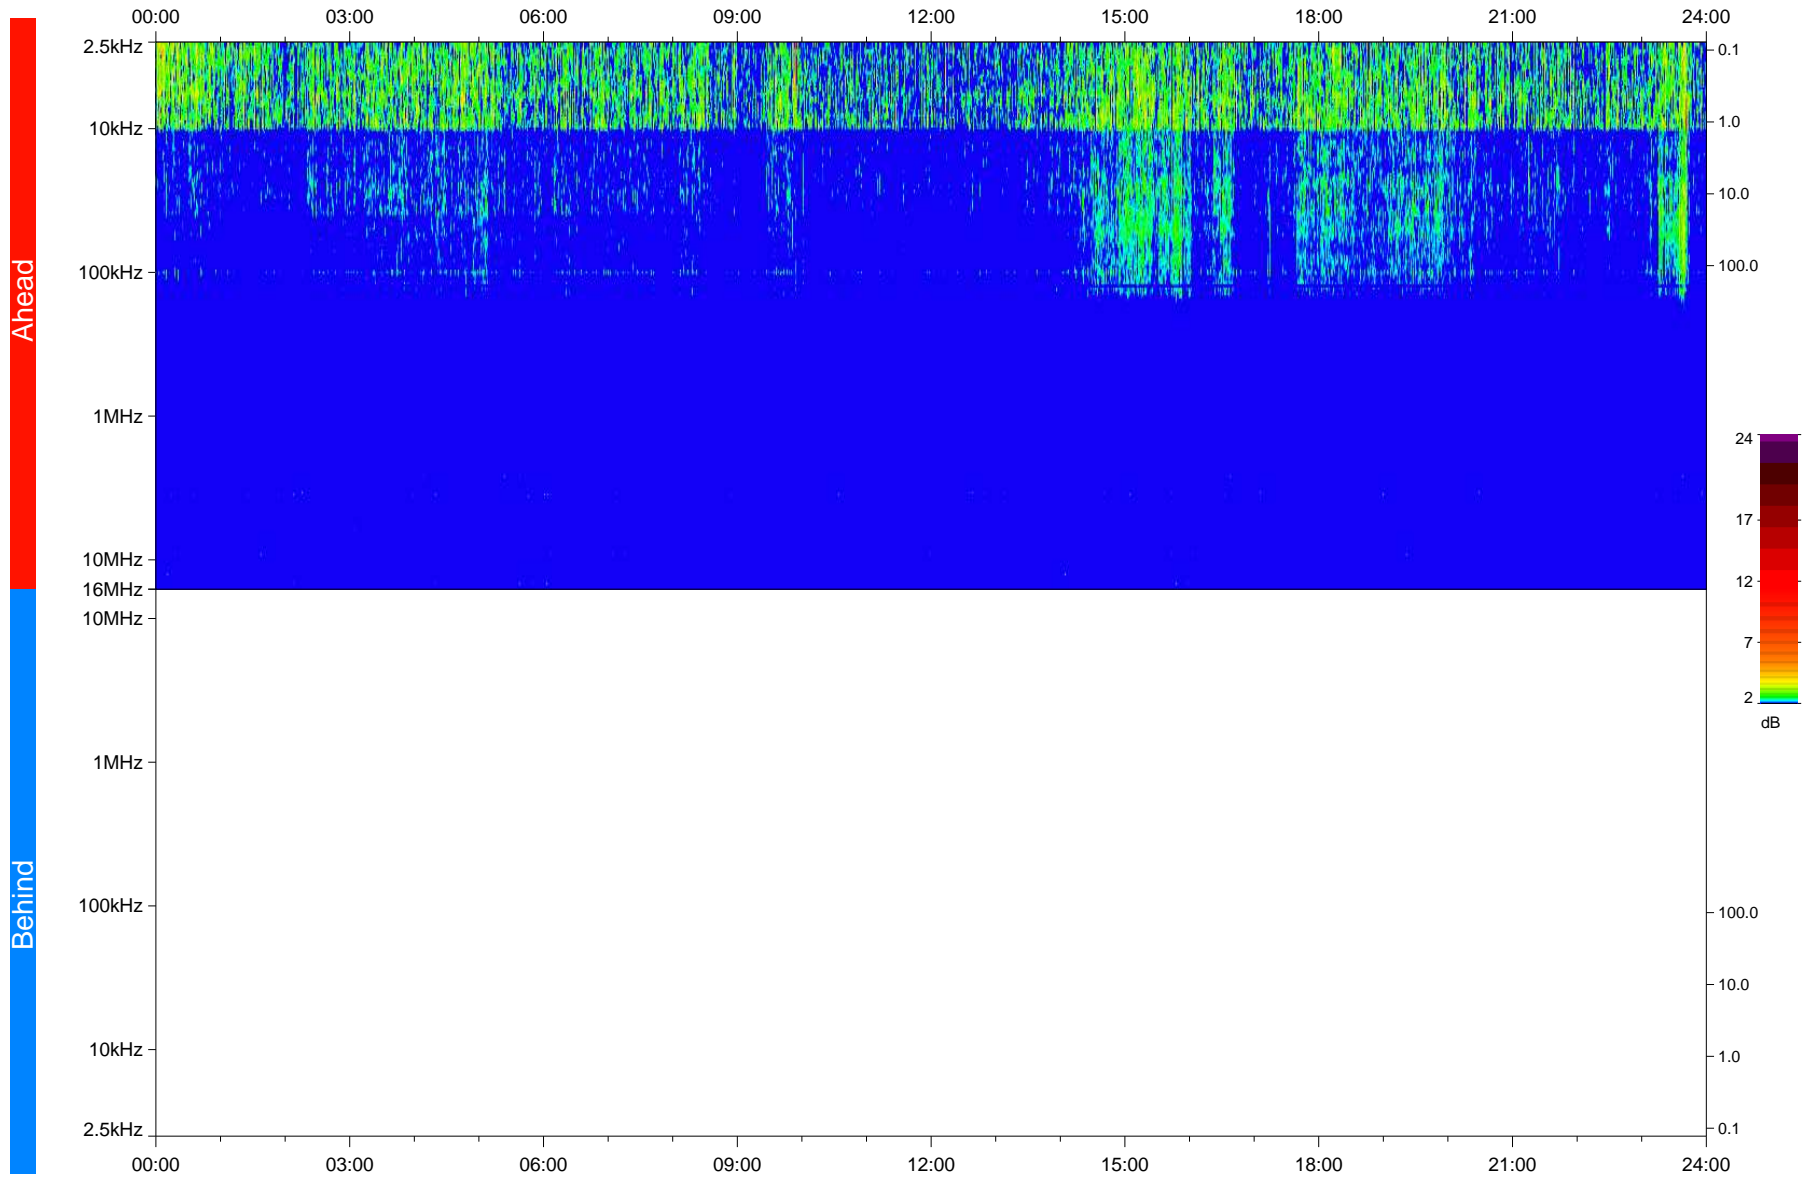

STEREO/WAVES Daily Summary - 26-Apr-2020 (DOY 117)

Ahead source file: swaves_ahead_2020_117_1_05.fin
Ahead PSE Angle: -74.4°

Behind PSE Angle: 69.3°
Behind source file: No STEREO-B data

Time (UTC)

file: stereo_swaves_daily-summary_color_20200426_v04
made by: space.umn.edu on macOS with IDL 8.8.2 on 2022-10-03 14:12:21, with TLib V945 / dynspec V311