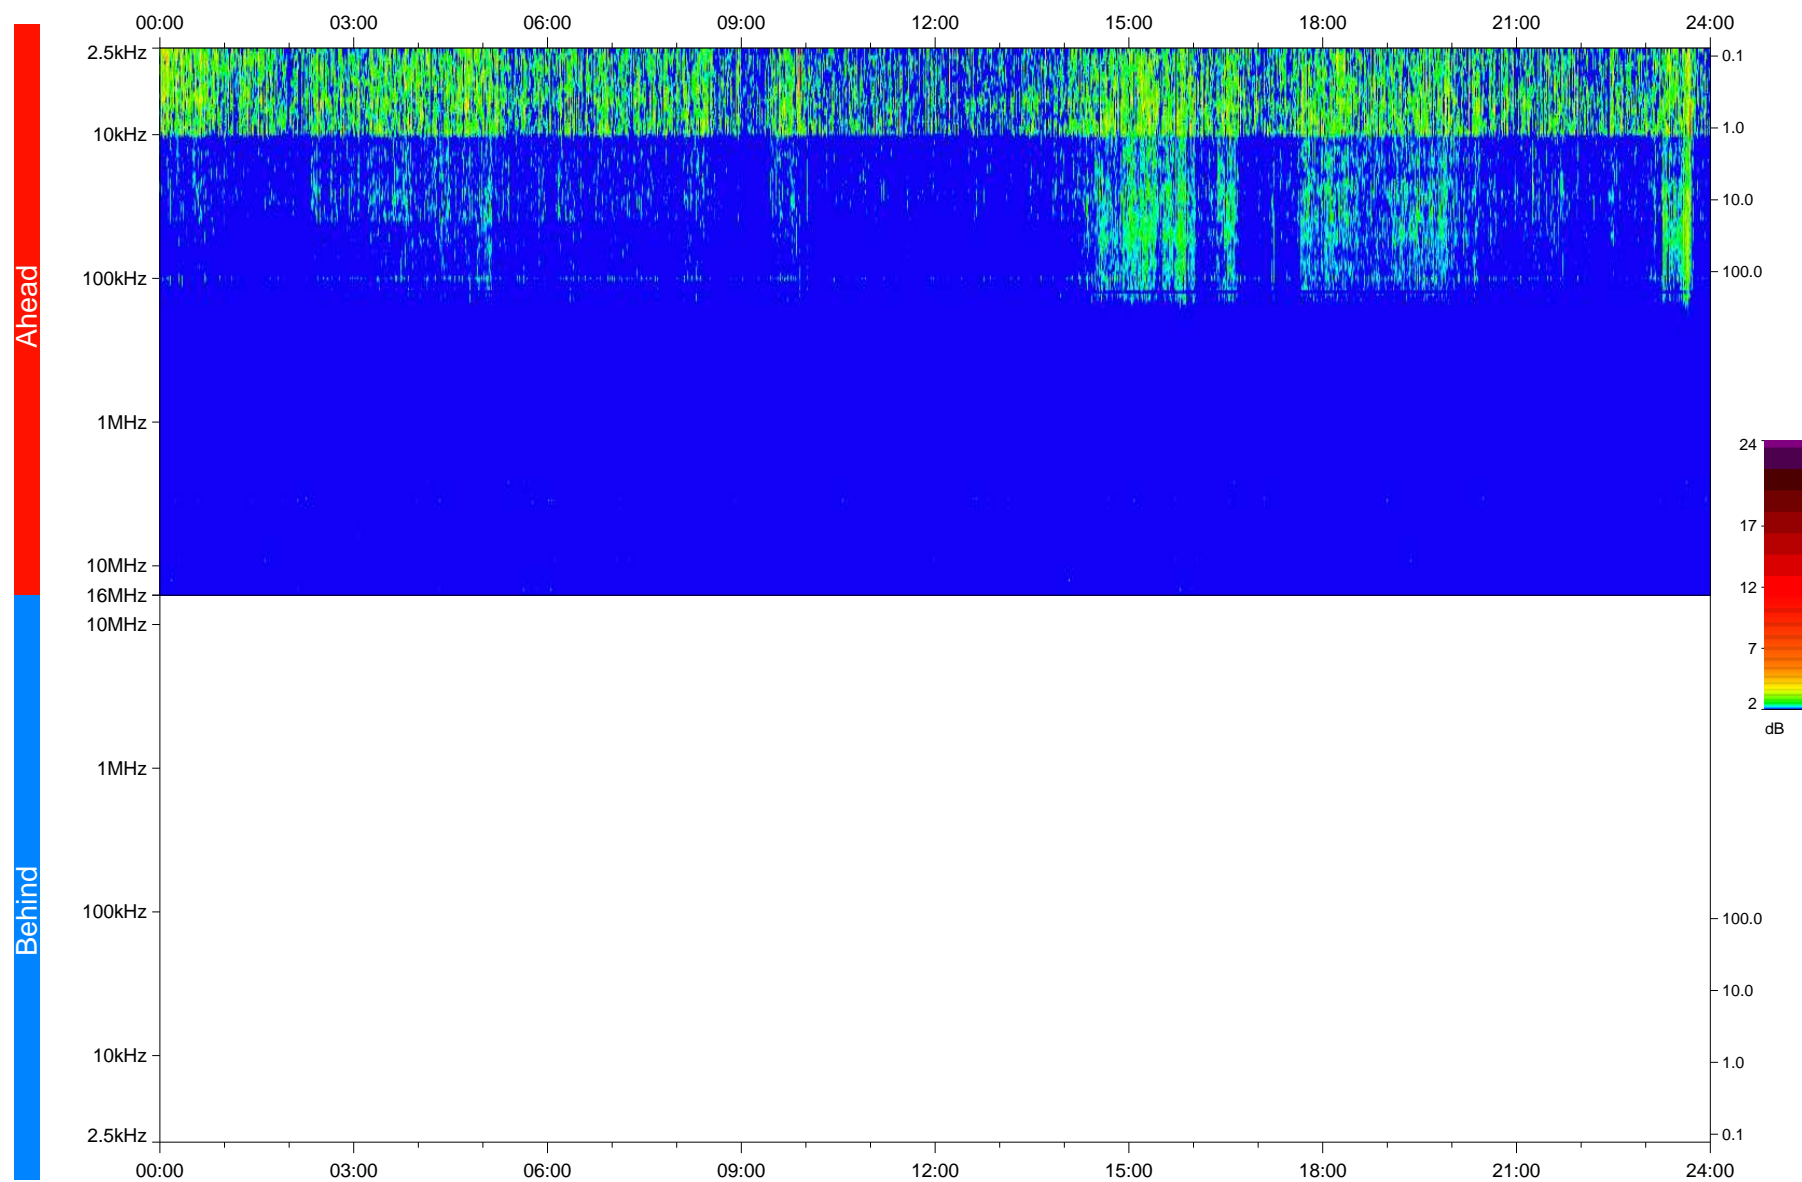

STEREO/WAVES Daily Summary - 26-Apr-2020 (DOY 117)

Ahead source file: swaves_ahead_2020_117_1_05.fin
Ahead PSE Angle: -74.4°

Behind PSE Angle: 69.3°
Behind source file: No STEREO-B data

Time (UTC)

file: stereo_swaves_daily-summary_color_20200426_v03
made by: space.umn.edu on macOS with IDL 8.8.2 on 2022-09-15 13:33:49, with TLib V945 / dynspec V311