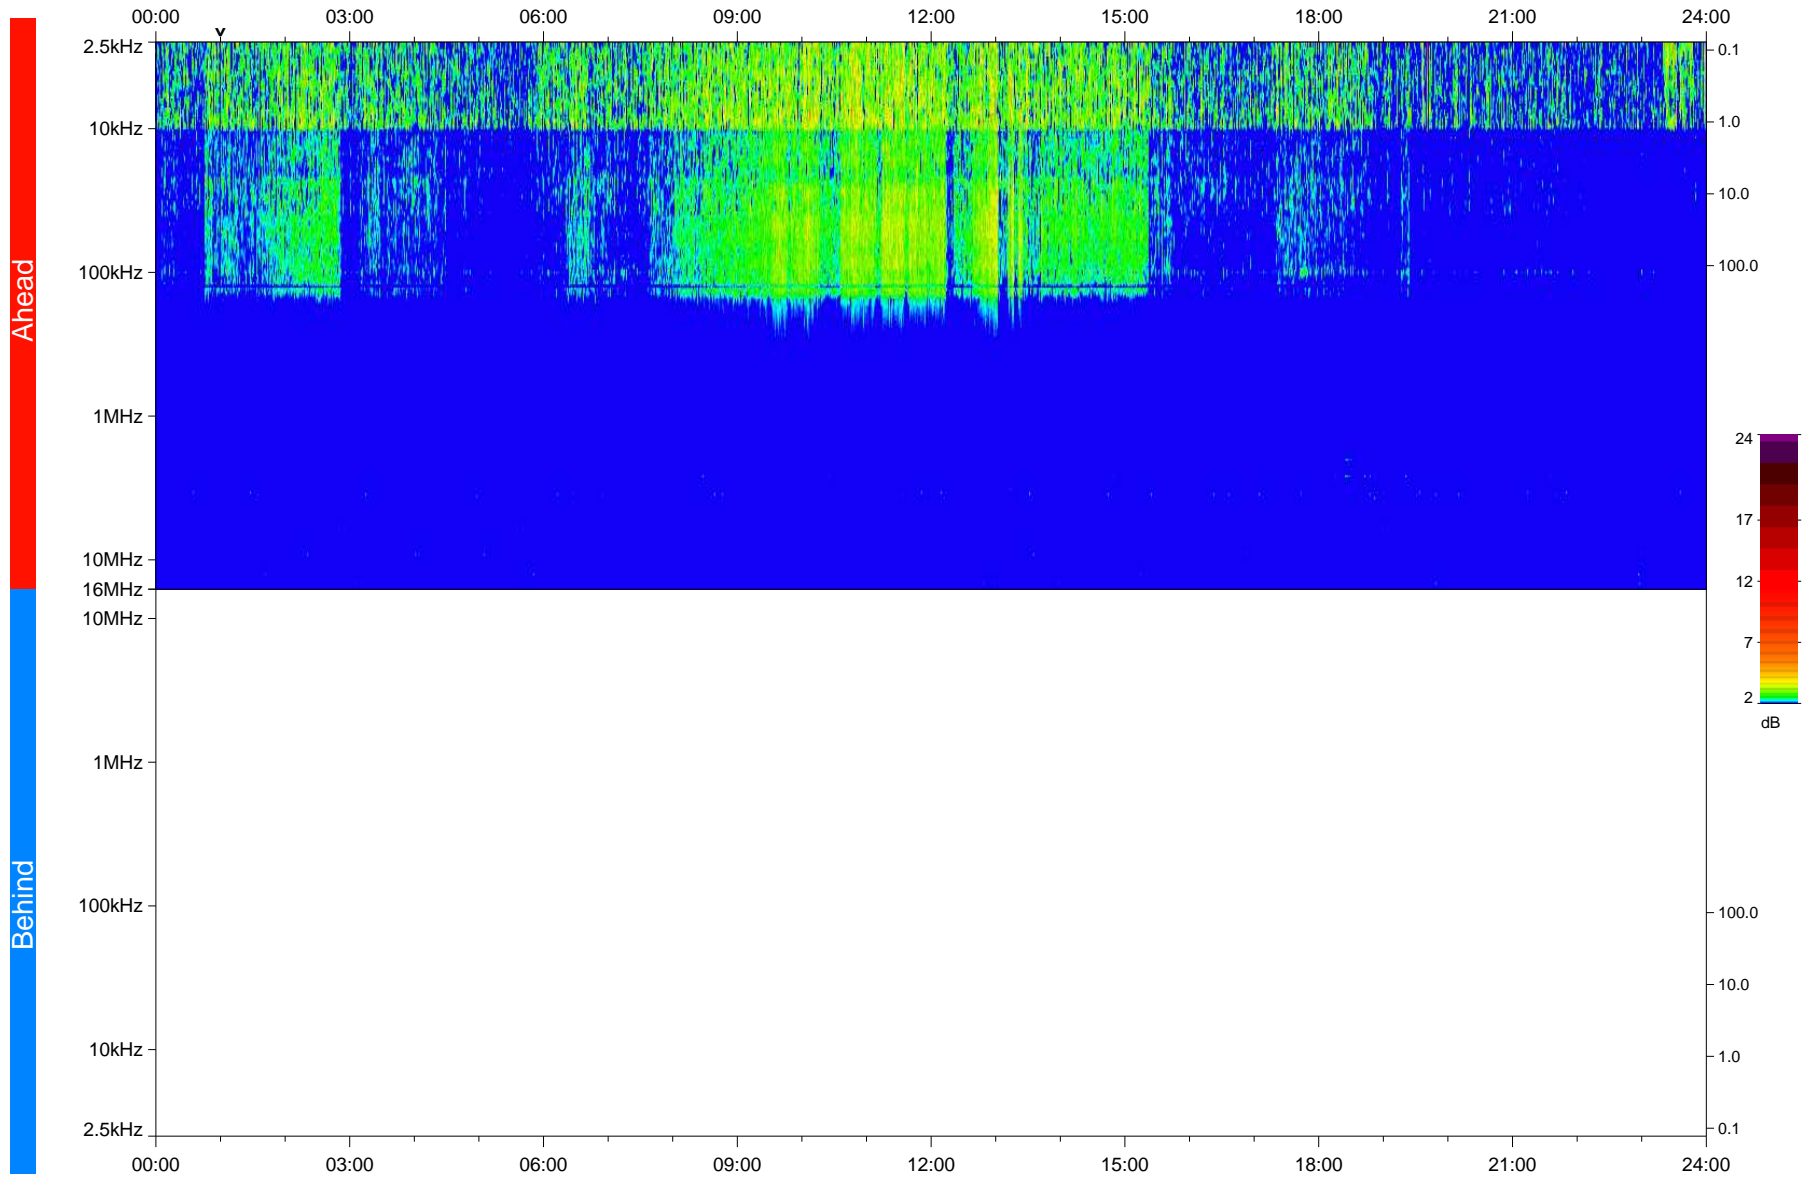

STEREO/WAVES Daily Summary - 25-Apr-2020 (DOY 116)

Ahead source file: swaves_ahead_2020_116_1_05.fin
Ahead PSE Angle: -74.6°

Behind PSE Angle: 69.3°
Behind source file: No STEREO-B data

Time (UTC)

file: stereo_swaves_daily-summary_color_20200425_v04
made by: space.umn.edu on macOS with IDL 8.8.2 on 2022-10-03 14:10:52, with TLib V945 / dynspec V311