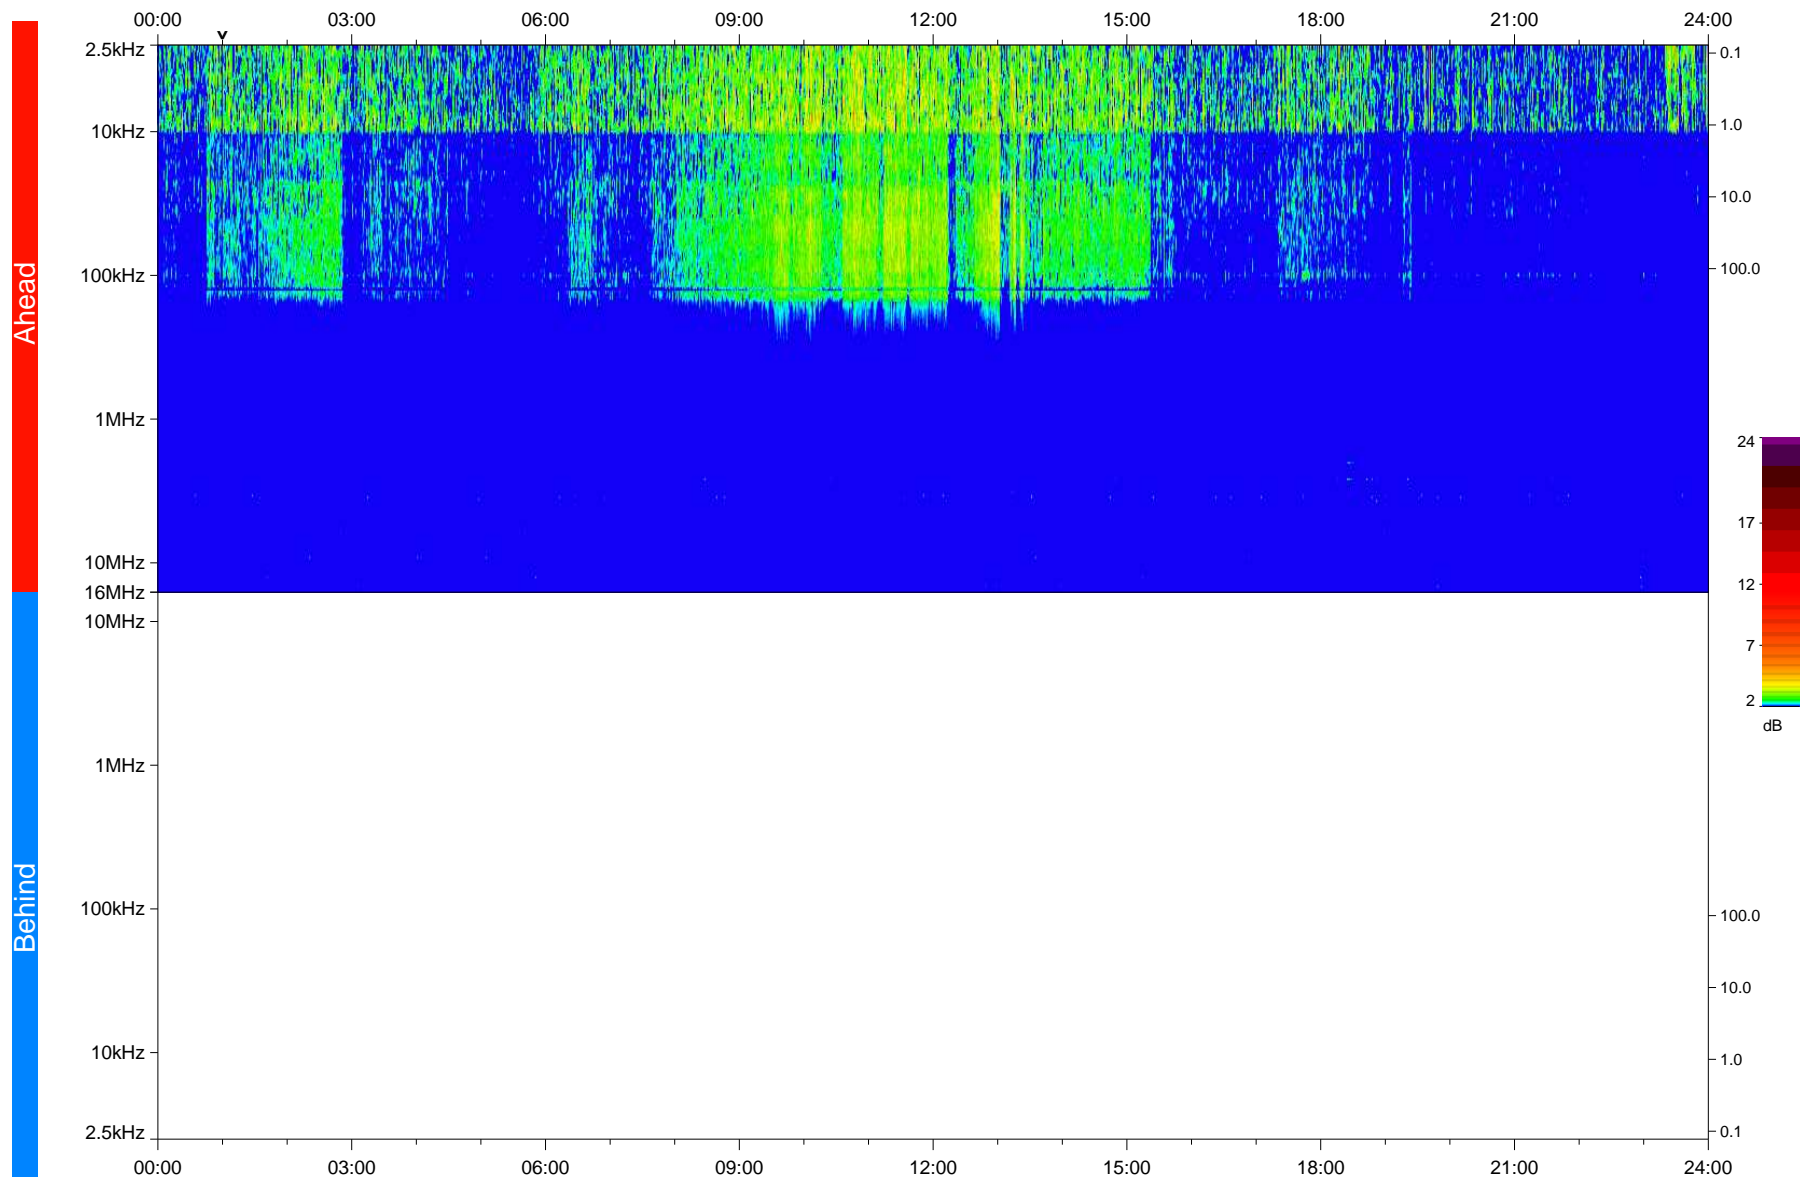

STEREO/WAVES Daily Summary - 25-Apr-2020 (DOY 116)

Ahead source file: swaves_ahead_2020_116_1_05.fin
Ahead PSE Angle: -74.6°

Behind PSE Angle: 69.3°
Behind source file: No STEREO-B data

Time (UTC)

file: stereo_swaves_daily-summary_color_20200425_v03
made by: space.umn.edu on macOS with IDL 8.8.2 on 2022-09-15 13:32:28, with TLib V945 / dynspec V311