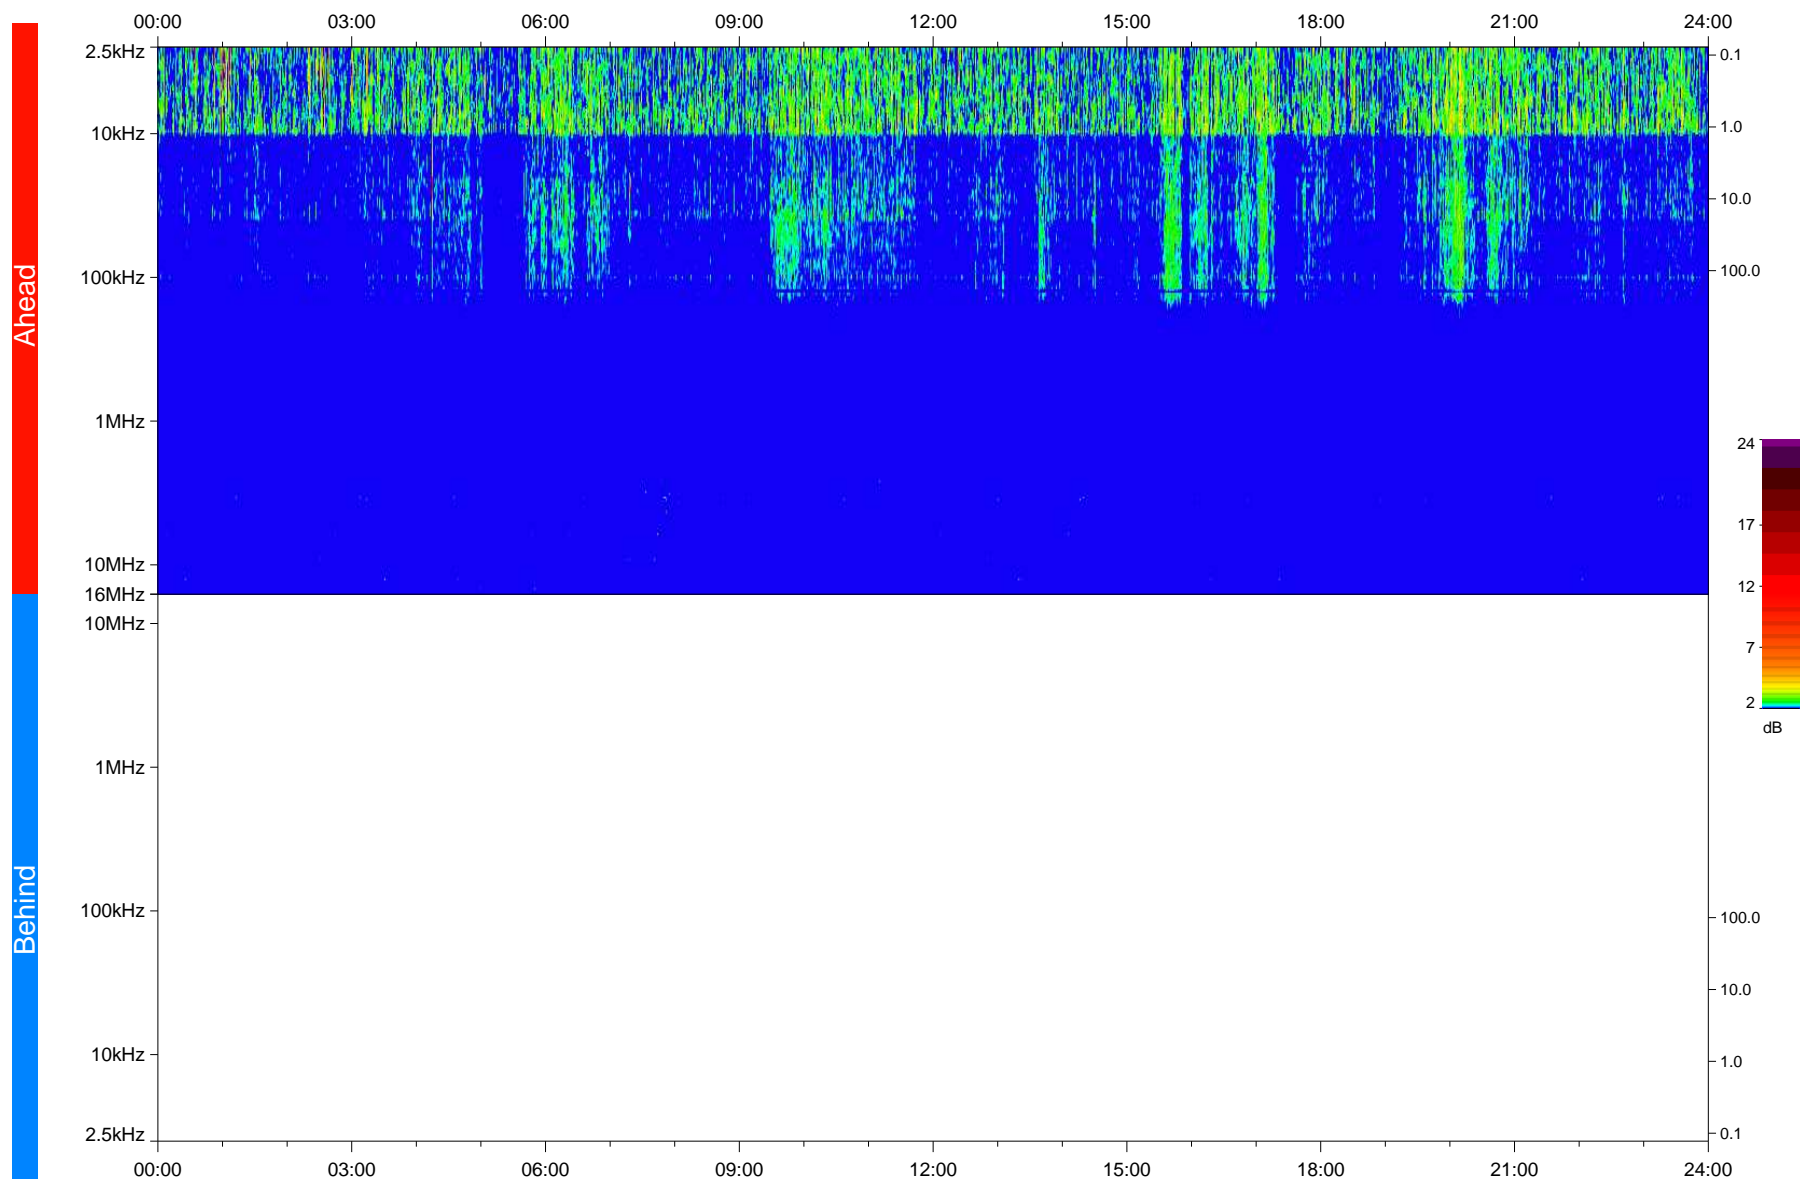

STEREO/WAVES Daily Summary - 24-Apr-2020 (DOY 115)

Ahead source file: swaves_ahead_2020_115_1_05.fin
Ahead PSE Angle: -74.6°

Behind PSE Angle: 69.5°
Behind source file: No STEREO-B data

Time (UTC)

file: stereo_swaves_daily-summary_color_20200424_v04
made by: space.umn.edu on macOS with IDL 8.8.2 on 2022-10-03 14:09:22, with TLib V945 / dynspec V311