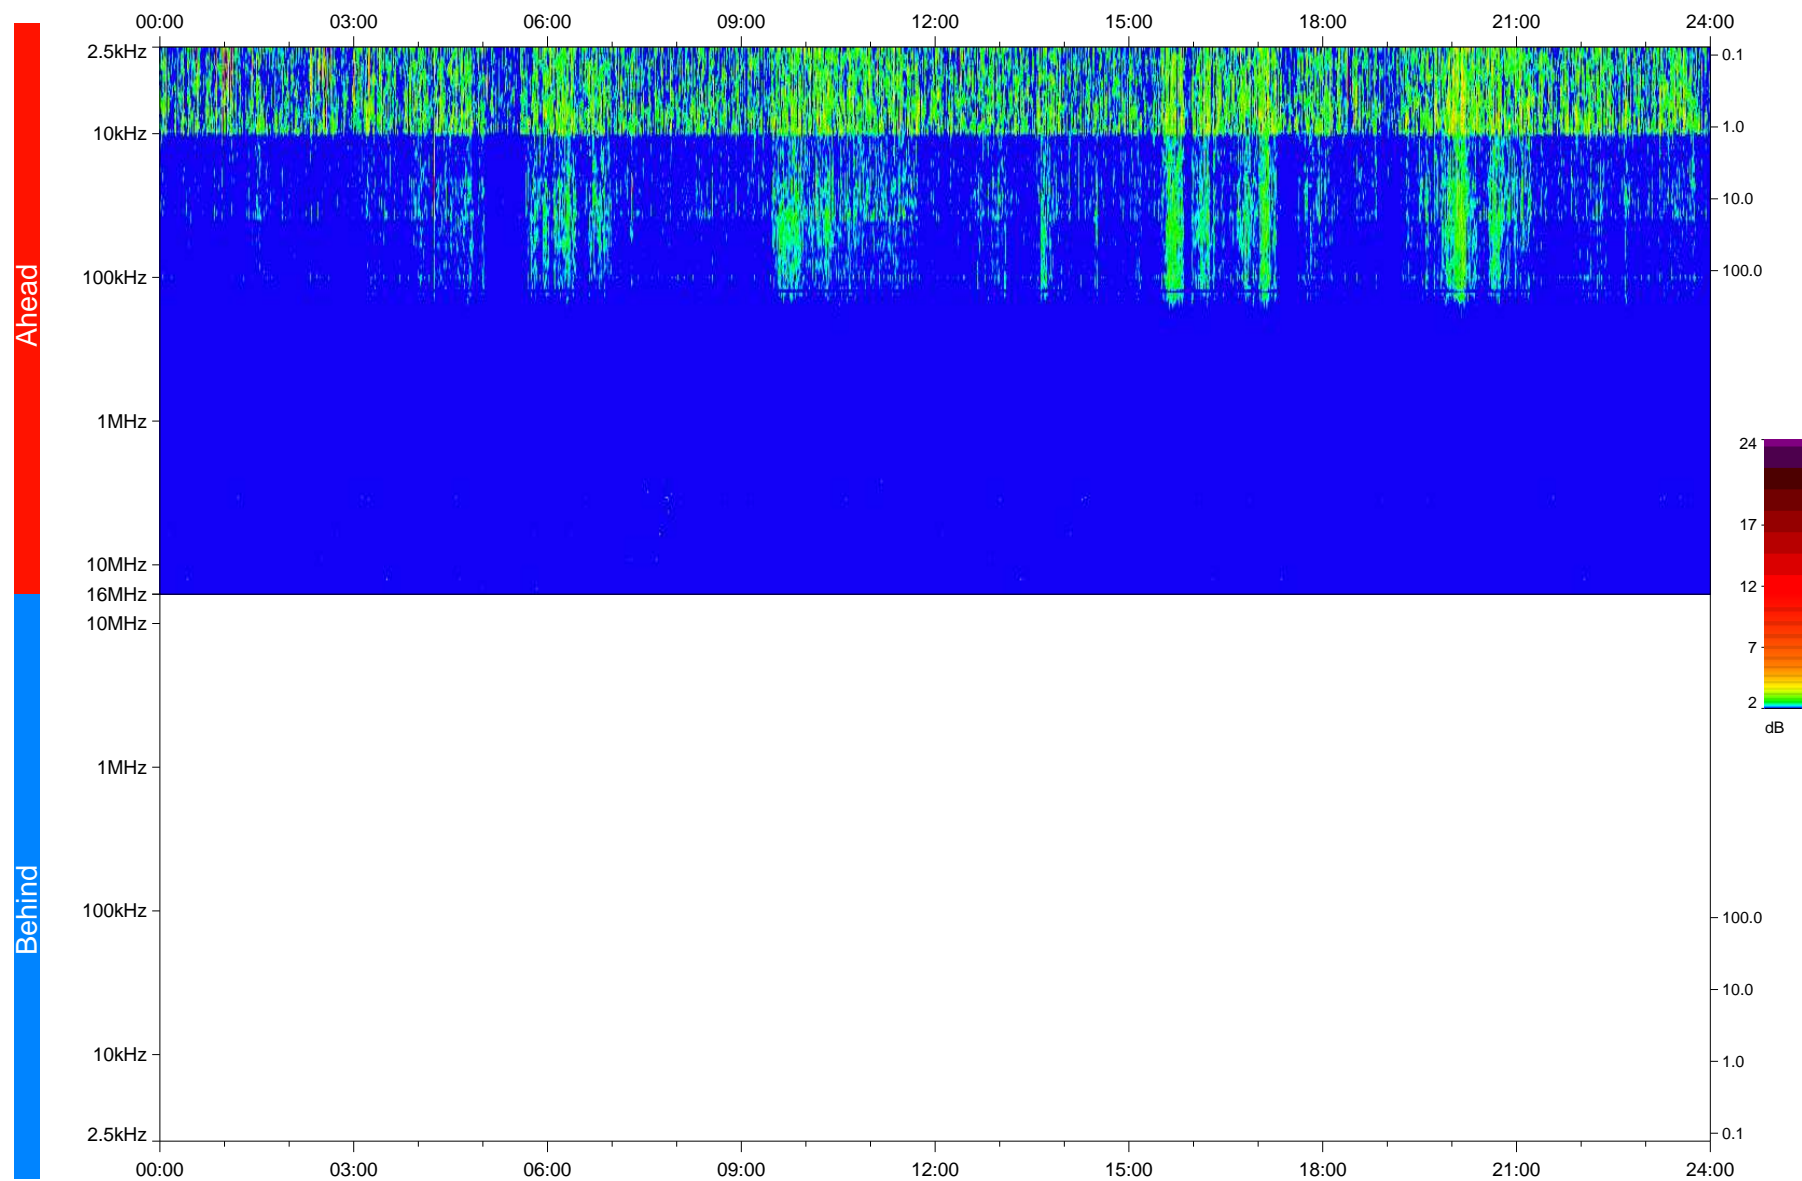

# STEREO/WAVES Daily Summary - 24-Apr-2020 (DOY 115)

Ahead source file: swaves\_ahead\_2020\_115\_1\_05.fin  
Ahead PSE Angle: -74.6°

Behind PSE Angle: 69.5°  
Behind source file: No STEREO-B data

Time (UTC)

file: stereo\_swaves\_daily-summary\_color\_20200424\_v03  
made by: space.umn.edu on macOS with IDL 8.8.2 on 2022-09-15 13:31:06, with TLib V945 / dynspec V311