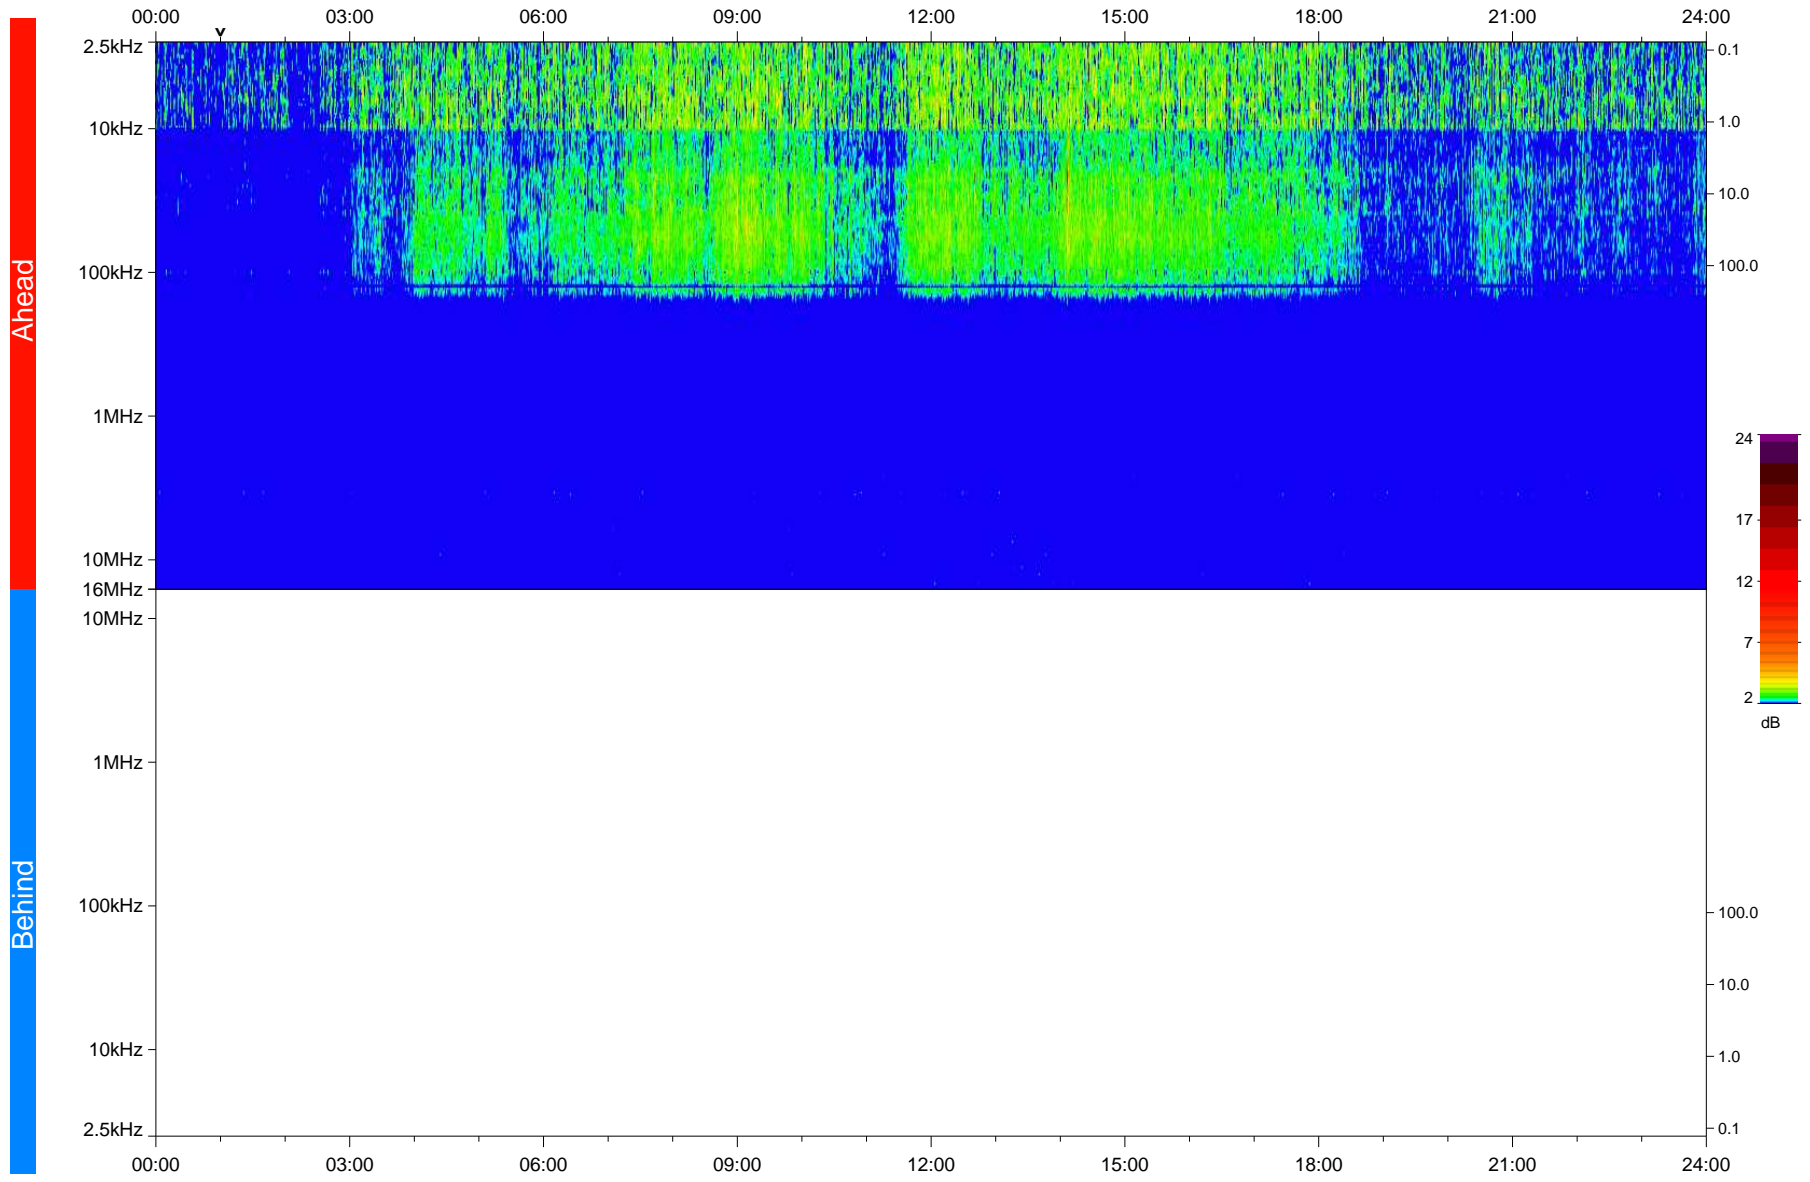

# STEREO/WAVES Daily Summary - 23-Apr-2020 (DOY 114)

Ahead source file: swaves\_ahead\_2020\_114\_1\_05.fin  
Ahead PSE Angle: -74.6°

Behind PSE Angle: 69.6°  
Behind source file: No STEREO-B data

Time (UTC)

file: stereo\_swaves\_daily-summary\_color\_20200423\_v04  
made by: space.umn.edu on macOS with IDL 8.8.2 on 2022-10-03 14:07:52, with TLib V945 / dynspec V311