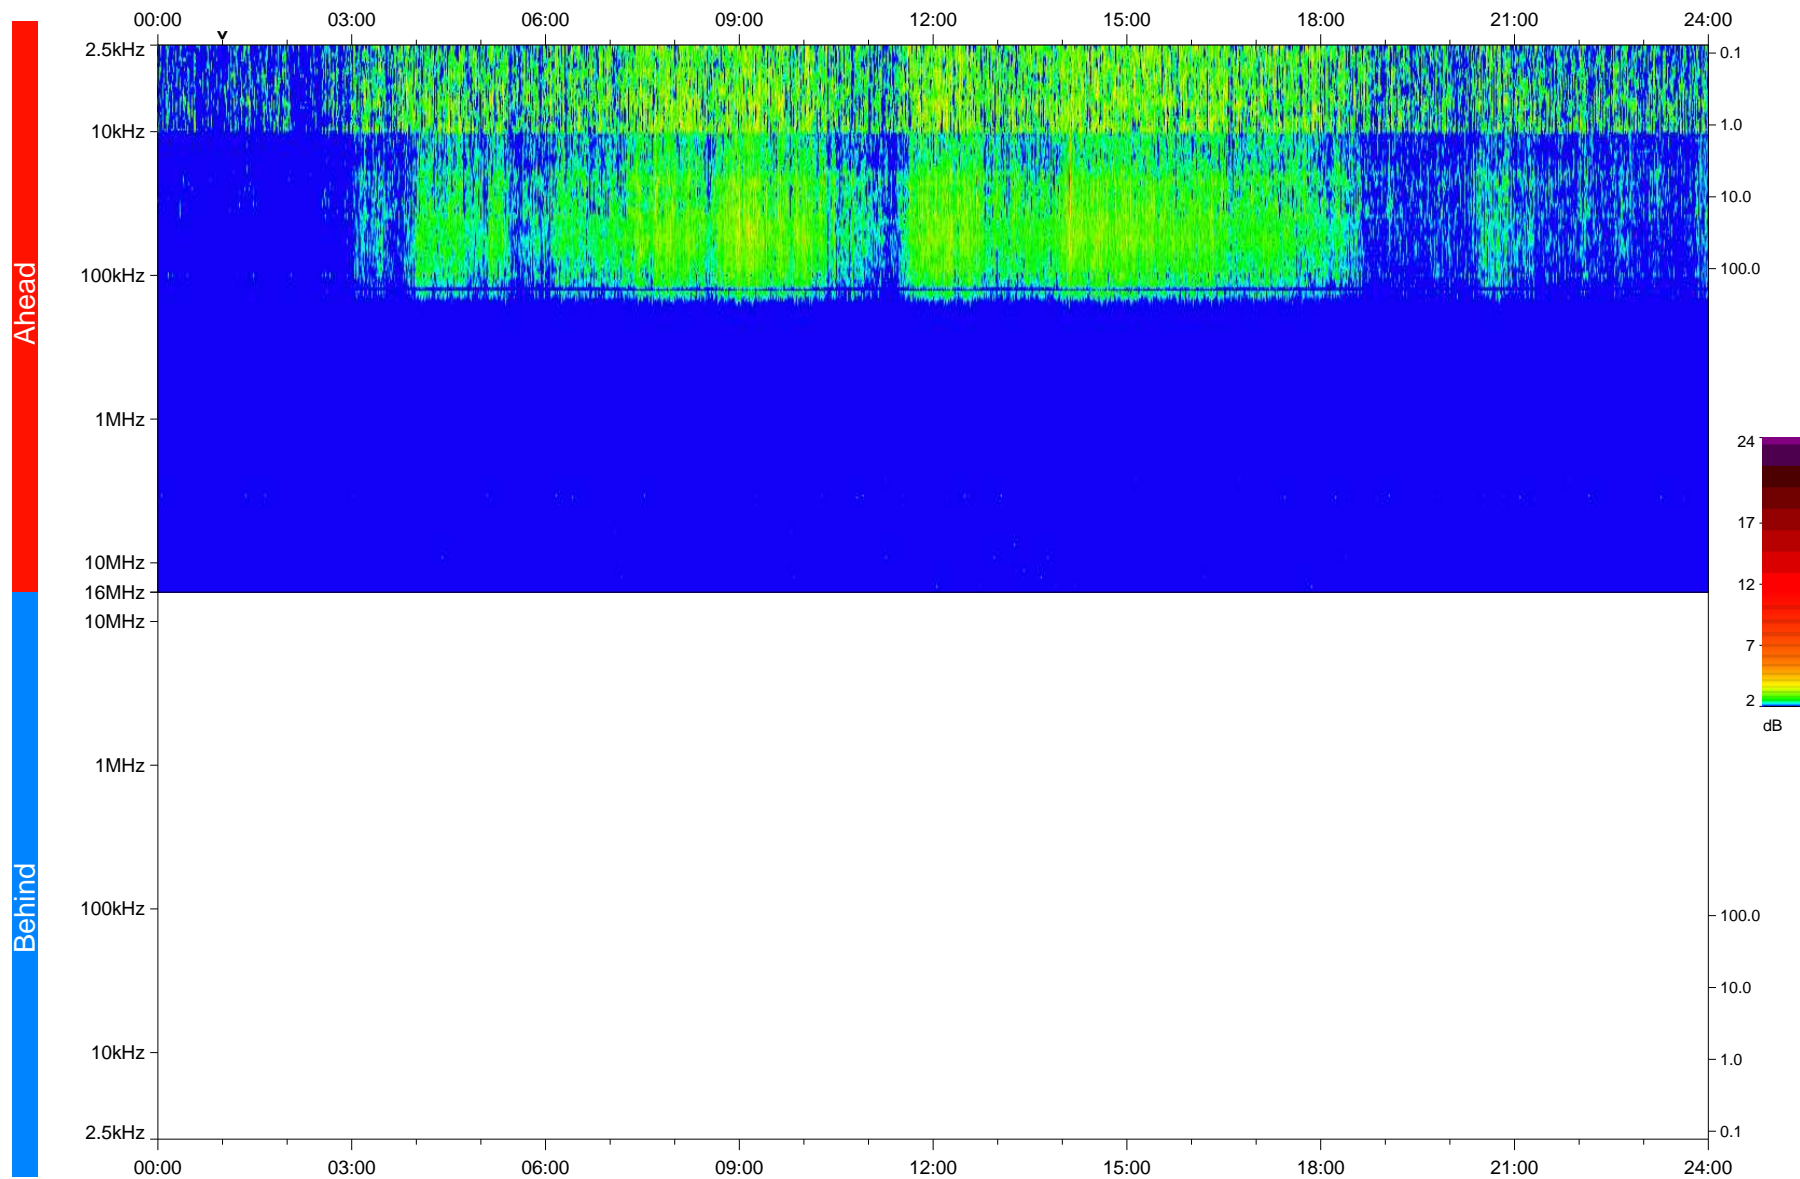

STEREO/WAVES Daily Summary - 23-Apr-2020 (DOY 114)

Ahead source file: swaves_ahead_2020_114_1_05.fin
Ahead PSE Angle: -74.6°

Behind PSE Angle: 69.6°
Behind source file: No STEREO-B data

Time (UTC)

file: stereo_swaves_daily-summary_color_20200423_v03
made by: space.umn.edu on macOS with IDL 8.8.2 on 2022-09-15 13:29:44, with TLib V945 / dynspec V311