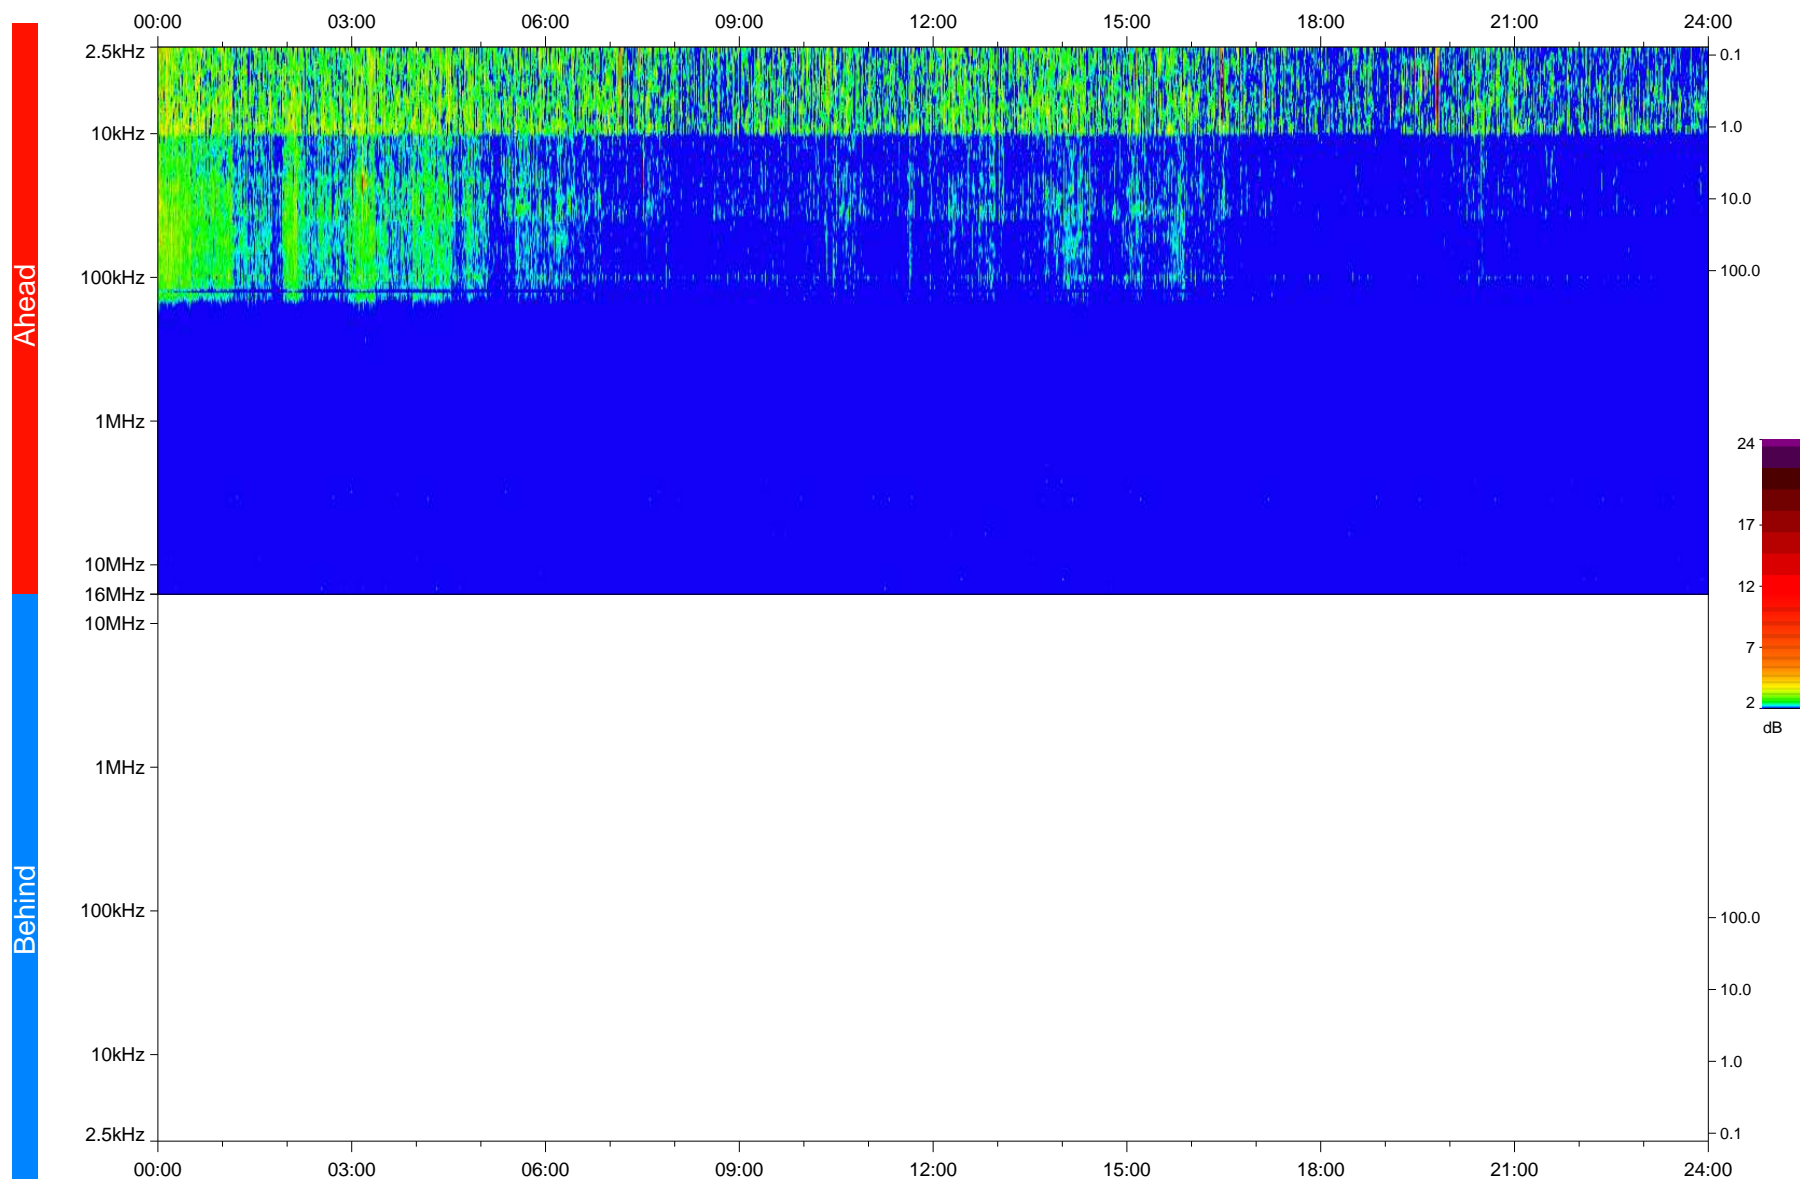

# STEREO/WAVES Daily Summary - 22-Apr-2020 (DOY 113)

Ahead source file: swaves\_ahead\_2020\_113\_1\_05.fin  
Ahead PSE Angle: -74.7°

Behind PSE Angle: 69.8°  
Behind source file: No STEREO-B data

Time (UTC)

file: stereo\_swaves\_daily-summary\_color\_20200422\_v04  
made by: space.umn.edu on macOS with IDL 8.8.2 on 2022-10-03 14:06:22, with TLib V945 / dynspec V311