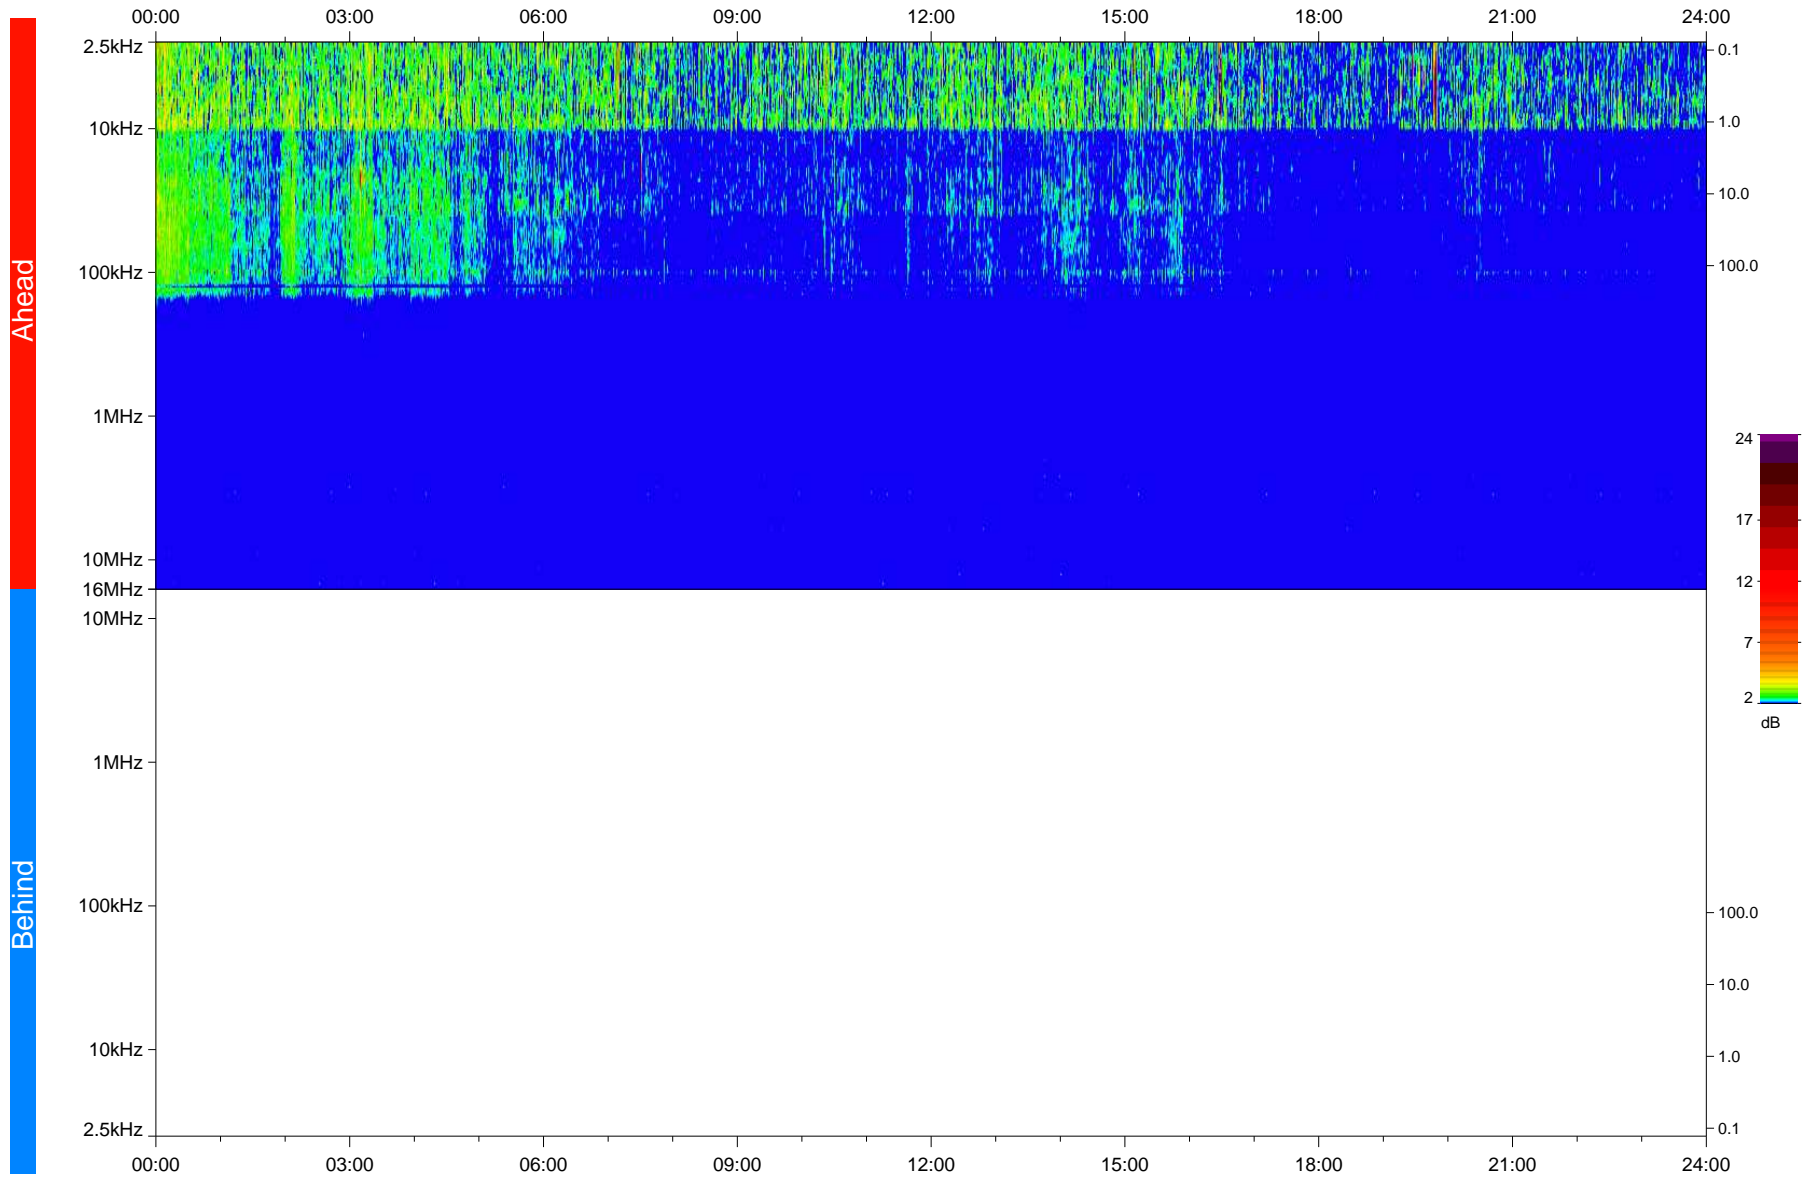

# STEREO/WAVES Daily Summary - 22-Apr-2020 (DOY 113)

Ahead source file: swaves\_ahead\_2020\_113\_1\_05.fin  
Ahead PSE Angle: -74.7°

Behind PSE Angle: 69.8°  
Behind source file: No STEREO-B data

Time (UTC)

file: stereo\_swaves\_daily-summary\_color\_20200422\_v03  
made by: space.umn.edu on macOS with IDL 8.8.2 on 2022-09-15 13:28:22, with TLib V945 / dynspec V311