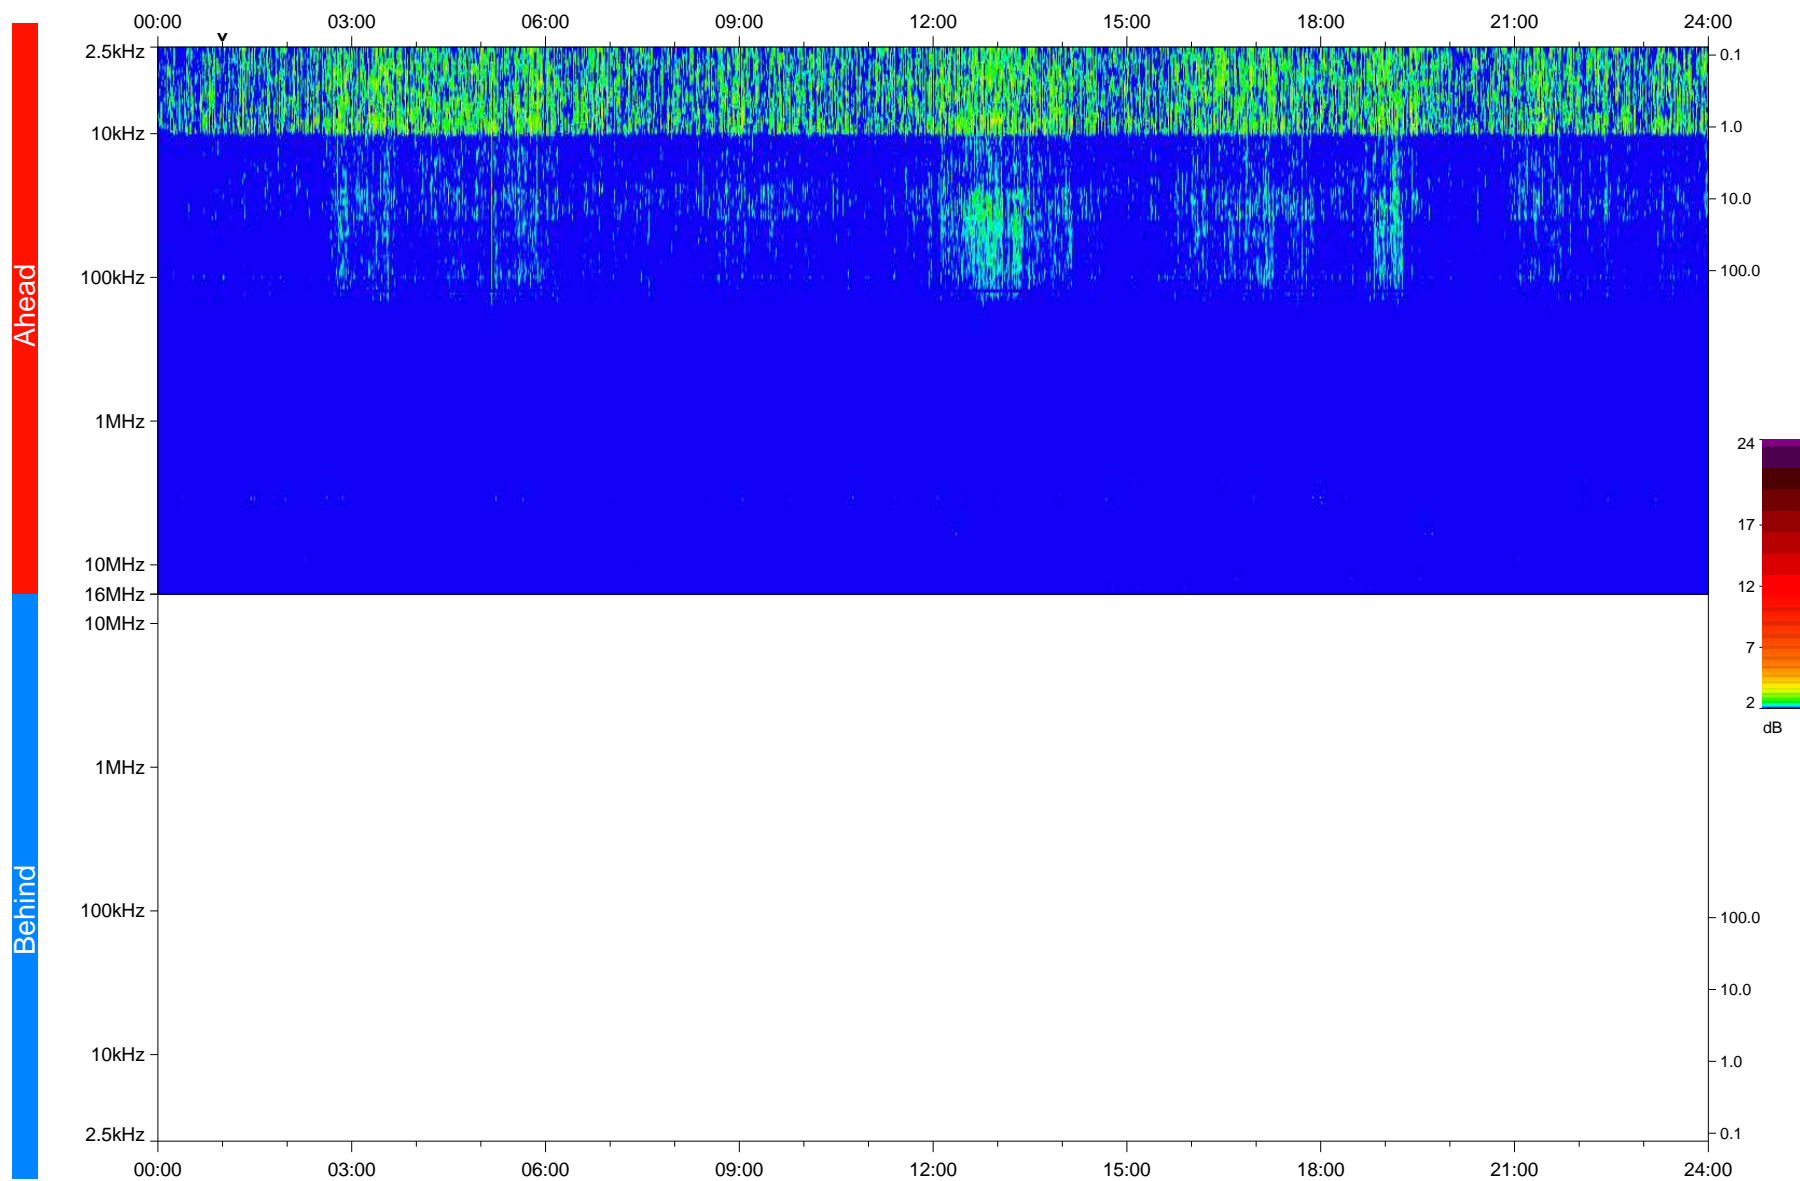

# STEREO/WAVES Daily Summary - 21-Apr-2020 (DOY 112)

Ahead source file: swaves\_ahead\_2020\_112\_1\_05.fin  
Ahead PSE Angle: -74.8°

Behind PSE Angle: 69.8°  
Behind source file: No STEREO-B data

Time (UTC)

file: stereo\_swaves\_daily-summary\_color\_20200421\_v04  
made by: space.umn.edu on macOS with IDL 8.8.2 on 2022-10-03 14:04:51, with TLib V945 / dynspec V311