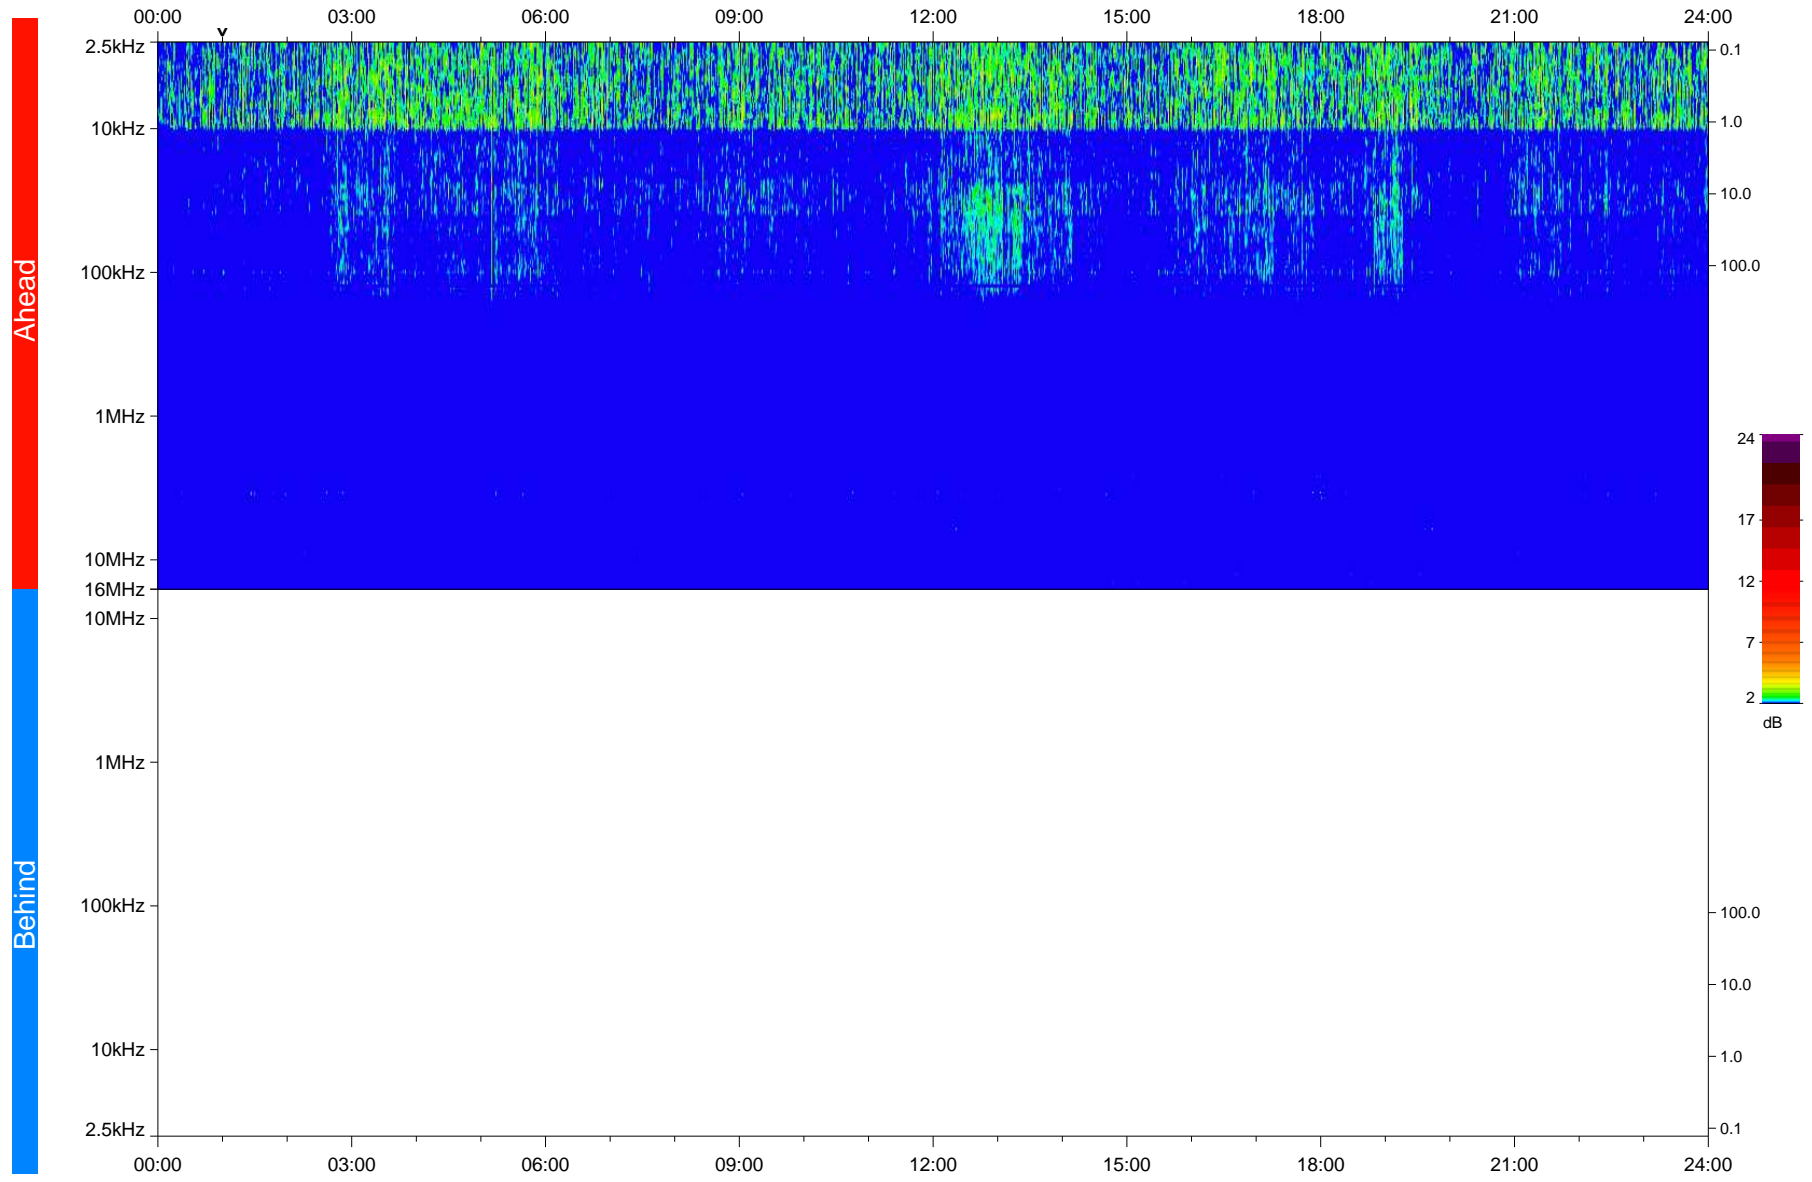

STEREO/WAVES Daily Summary - 21-Apr-2020 (DOY 112)

Ahead source file: swaves_ahead_2020_112_1_05.fin
Ahead PSE Angle: -74.8°

Behind PSE Angle: 69.8°
Behind source file: No STEREO-B data

Time (UTC)

file: stereo_swaves_daily-summary_color_20200421_v03
made by: space.umn.edu on macOS with IDL 8.8.2 on 2022-09-15 13:27:00, with TLib V945 / dynspec V311