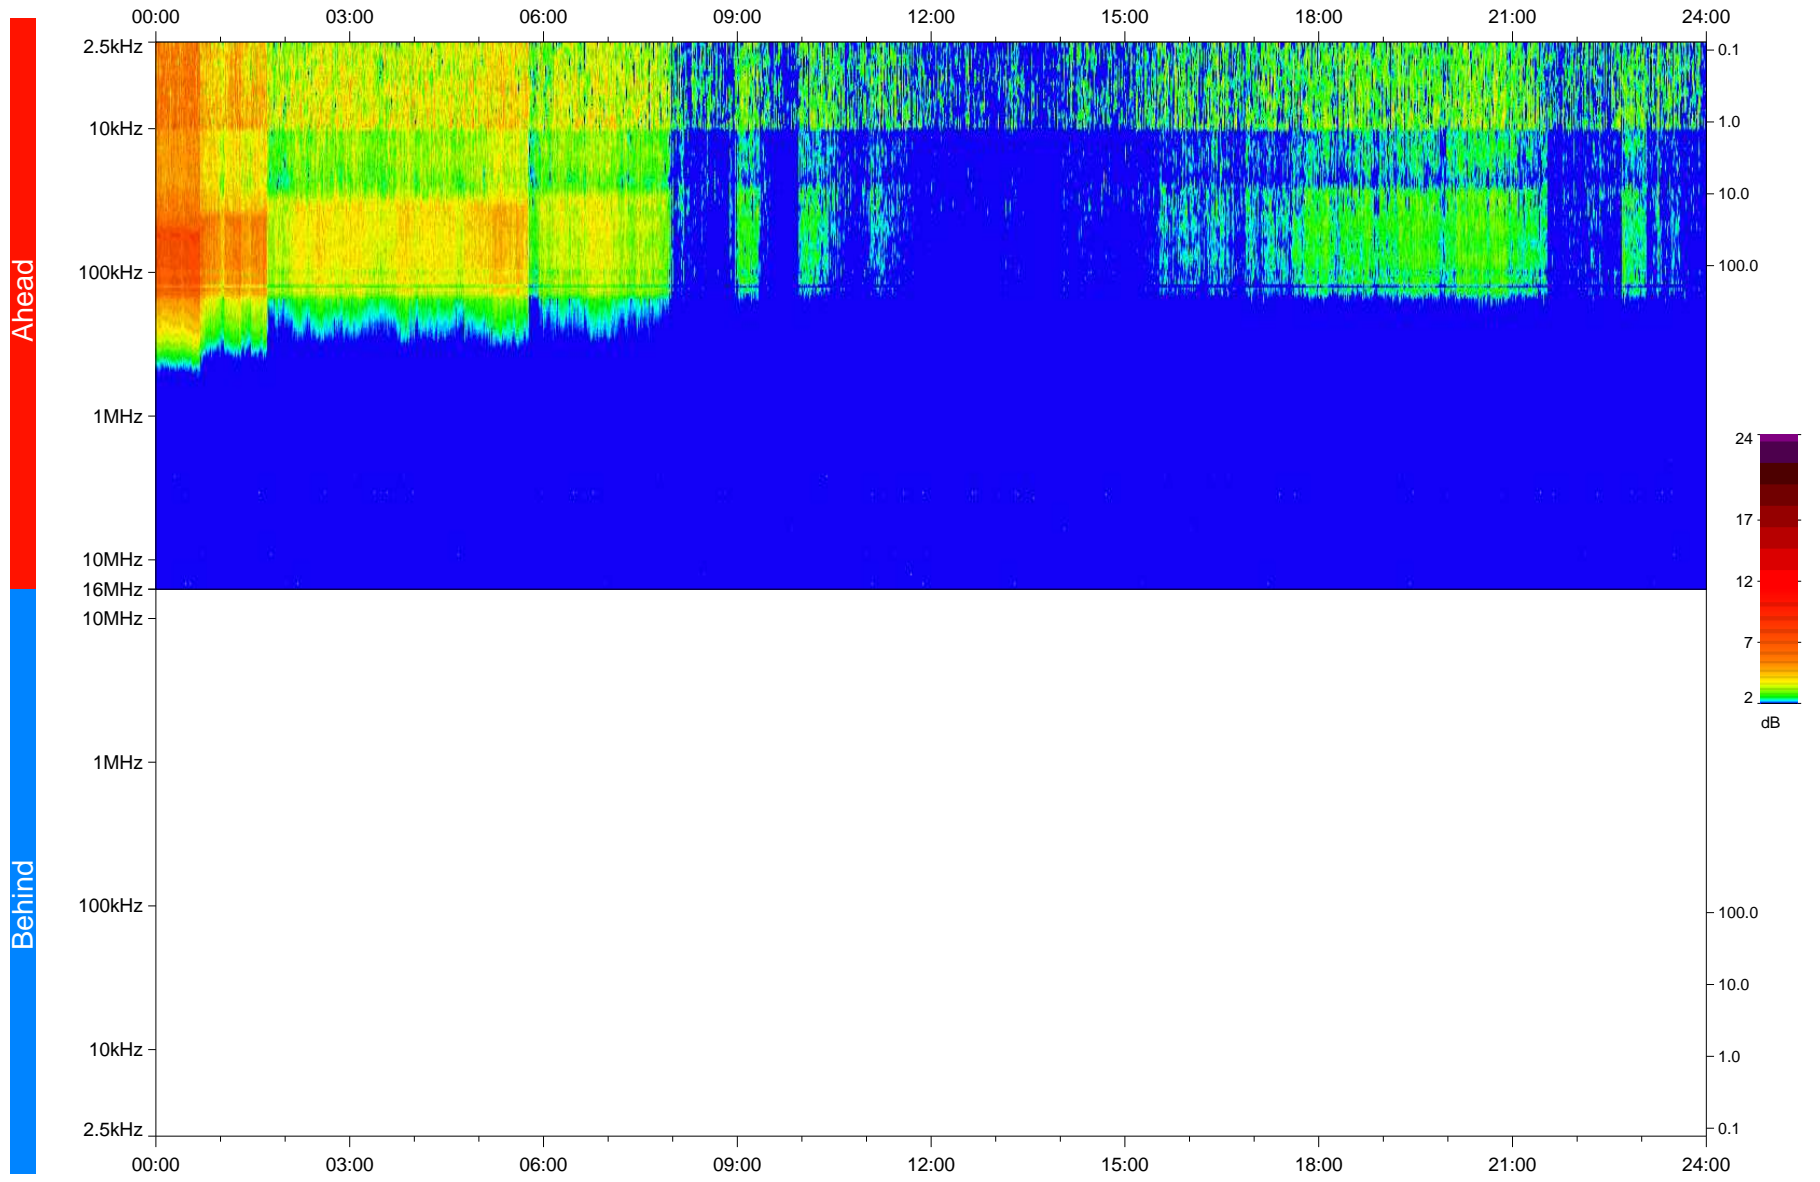

# STEREO/WAVES Daily Summary - 20-Apr-2020 (DOY 111)

Ahead source file: swaves\_ahead\_2020\_111\_1\_05.fin  
Ahead PSE Angle: -74.8°

Behind PSE Angle: 70.0°  
Behind source file: No STEREO-B data

Time (UTC)

file: stereo\_swaves\_daily-summary\_color\_20200420\_v04  
made by: space.umn.edu on macOS with IDL 8.8.2 on 2022-10-03 14:03:21, with TLib V945 / dynspec V311