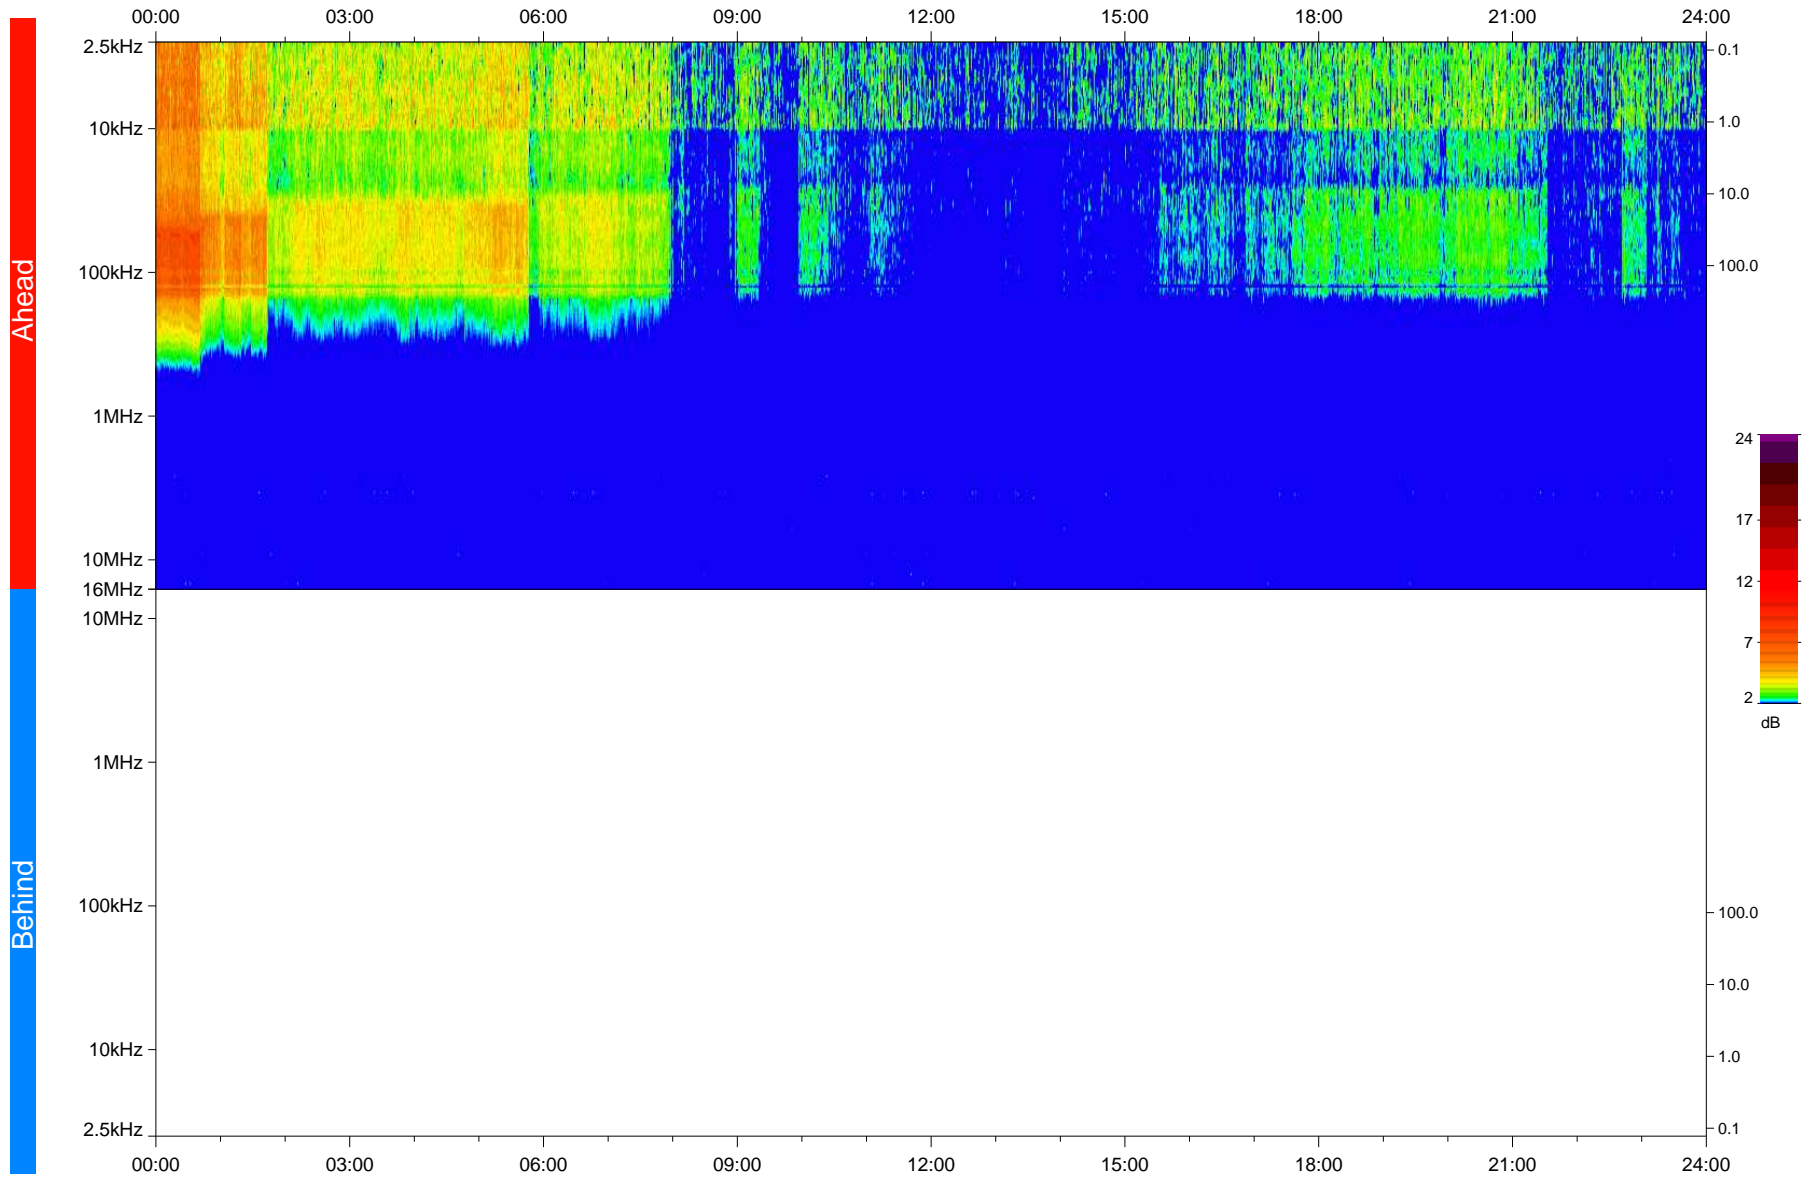

STEREO/WAVES Daily Summary - 20-Apr-2020 (DOY 111)

Ahead source file: swaves_ahead_2020_111_1_05.fin
Ahead PSE Angle: -74.8°

Behind PSE Angle: 70.0°
Behind source file: No STEREO-B data

Time (UTC)

file: stereo_swaves_daily-summary_color_20200420_v03
made by: space.umn.edu on macOS with IDL 8.8.2 on 2022-09-15 13:25:38, with TLib V945 / dynspec V311