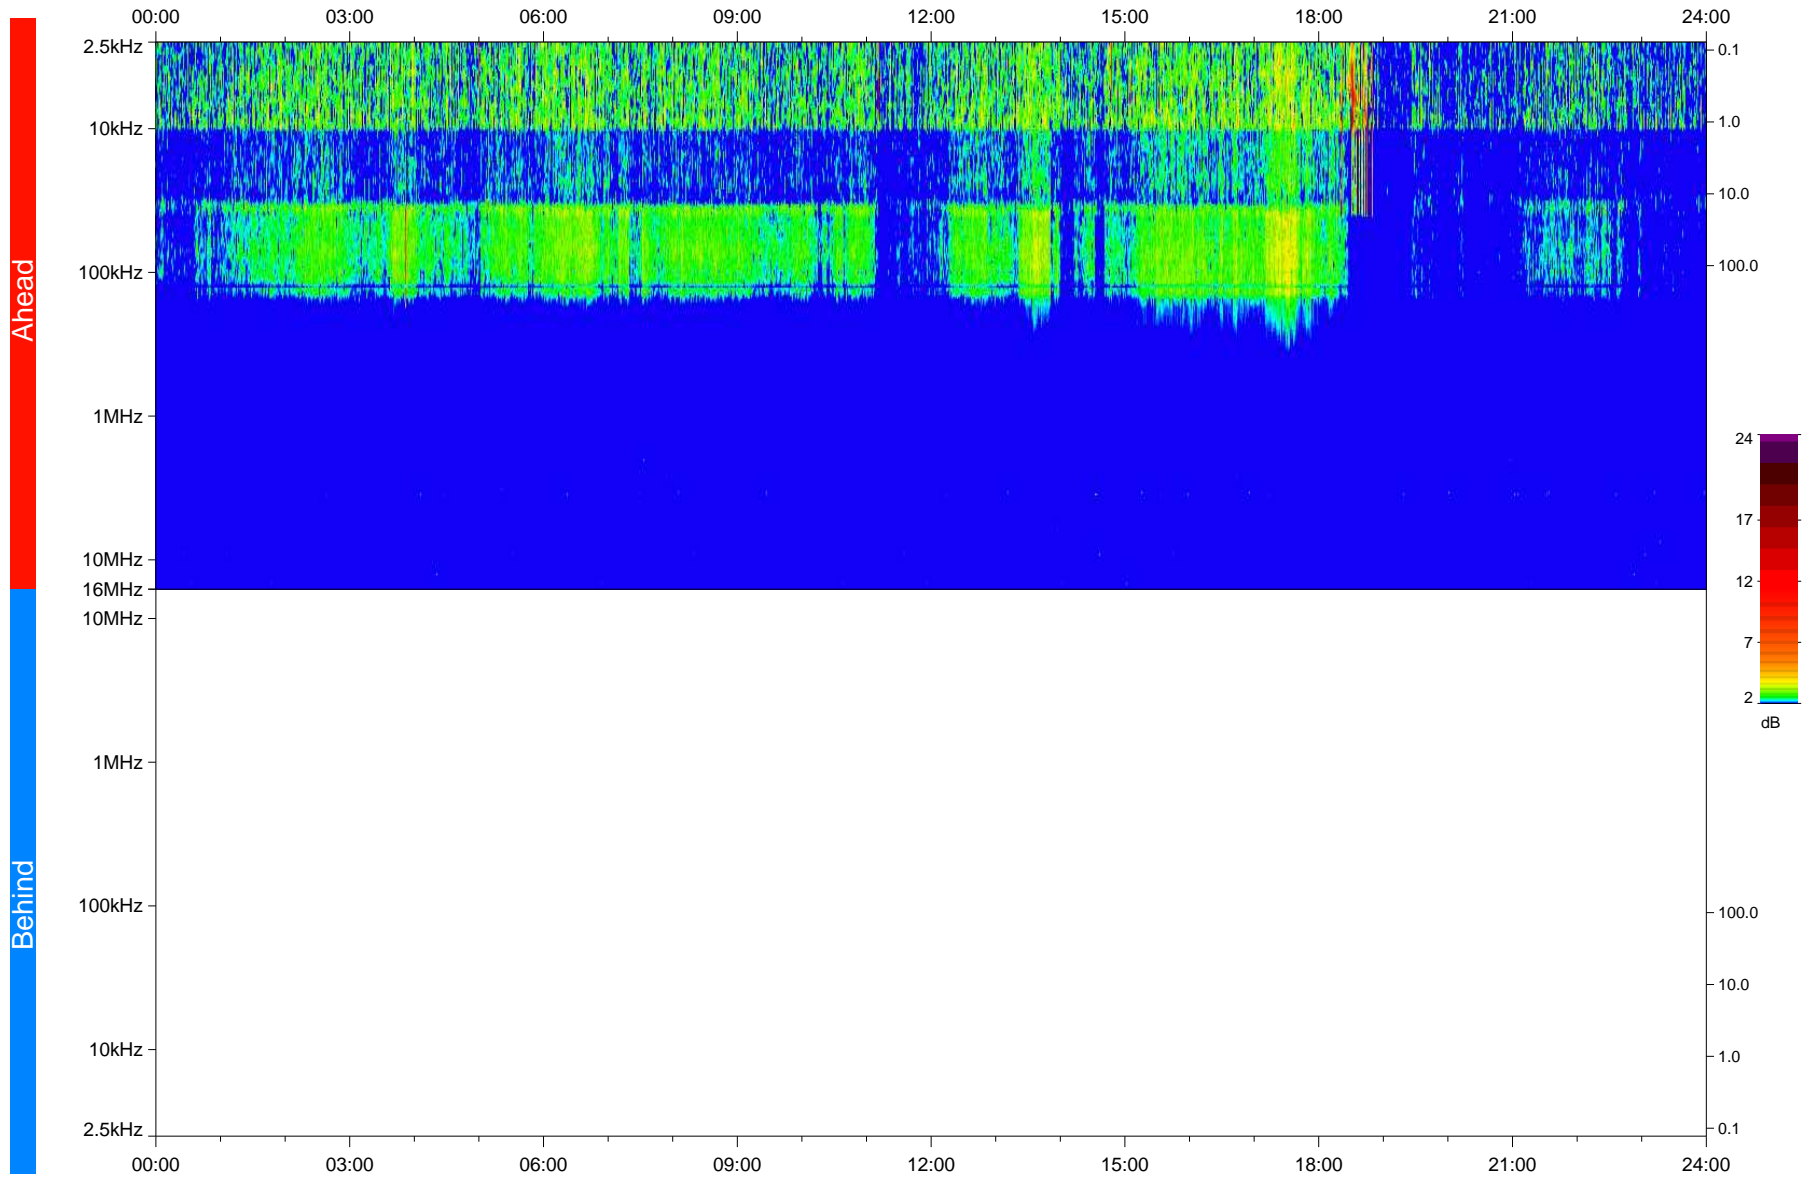

STEREO/WAVES Daily Summary - 18-Apr-2020 (DOY 109)

Ahead source file: swaves_ahead_2020_109_1_05.fin
Ahead PSE Angle: -74.9°

Behind PSE Angle: 70.2°
Behind source file: No STEREO-B data

Time (UTC)

file: stereo_swaves_daily-summary_color_20200418_v04
made by: space.umn.edu on macOS with IDL 8.8.2 on 2022-10-03 14:00:21, with TLib V945 / dynspec V311