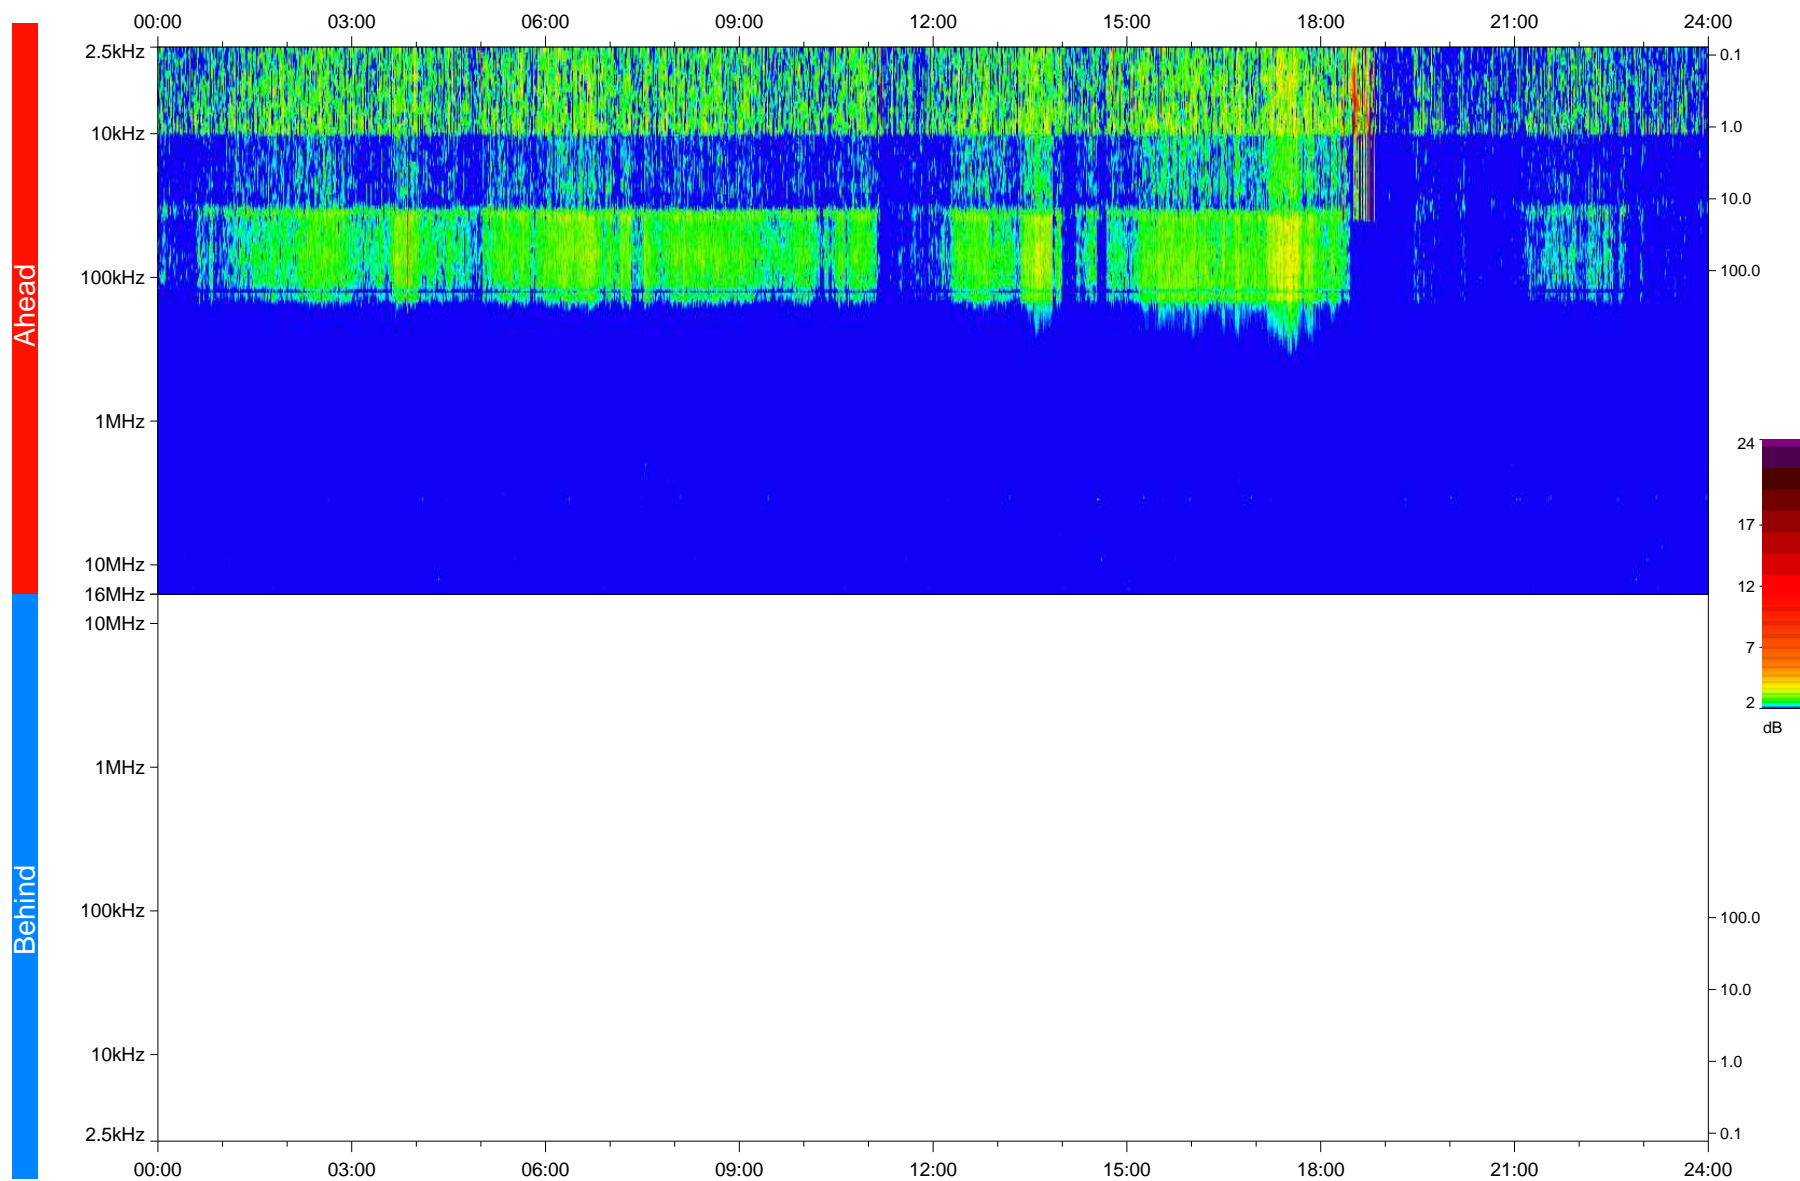

# STEREO/WAVES Daily Summary - 18-Apr-2020 (DOY 109)

Ahead source file: swaves\_ahead\_2020\_109\_1\_05.fin  
Ahead PSE Angle: -74.9°

Behind PSE Angle: 70.2°  
Behind source file: No STEREO-B data

Time (UTC)

file: stereo\_swaves\_daily-summary\_color\_20200418\_v03  
made by: space.umn.edu on macOS with IDL 8.8.2 on 2022-09-15 13:22:55, with TMLib V945 / dynspec V311