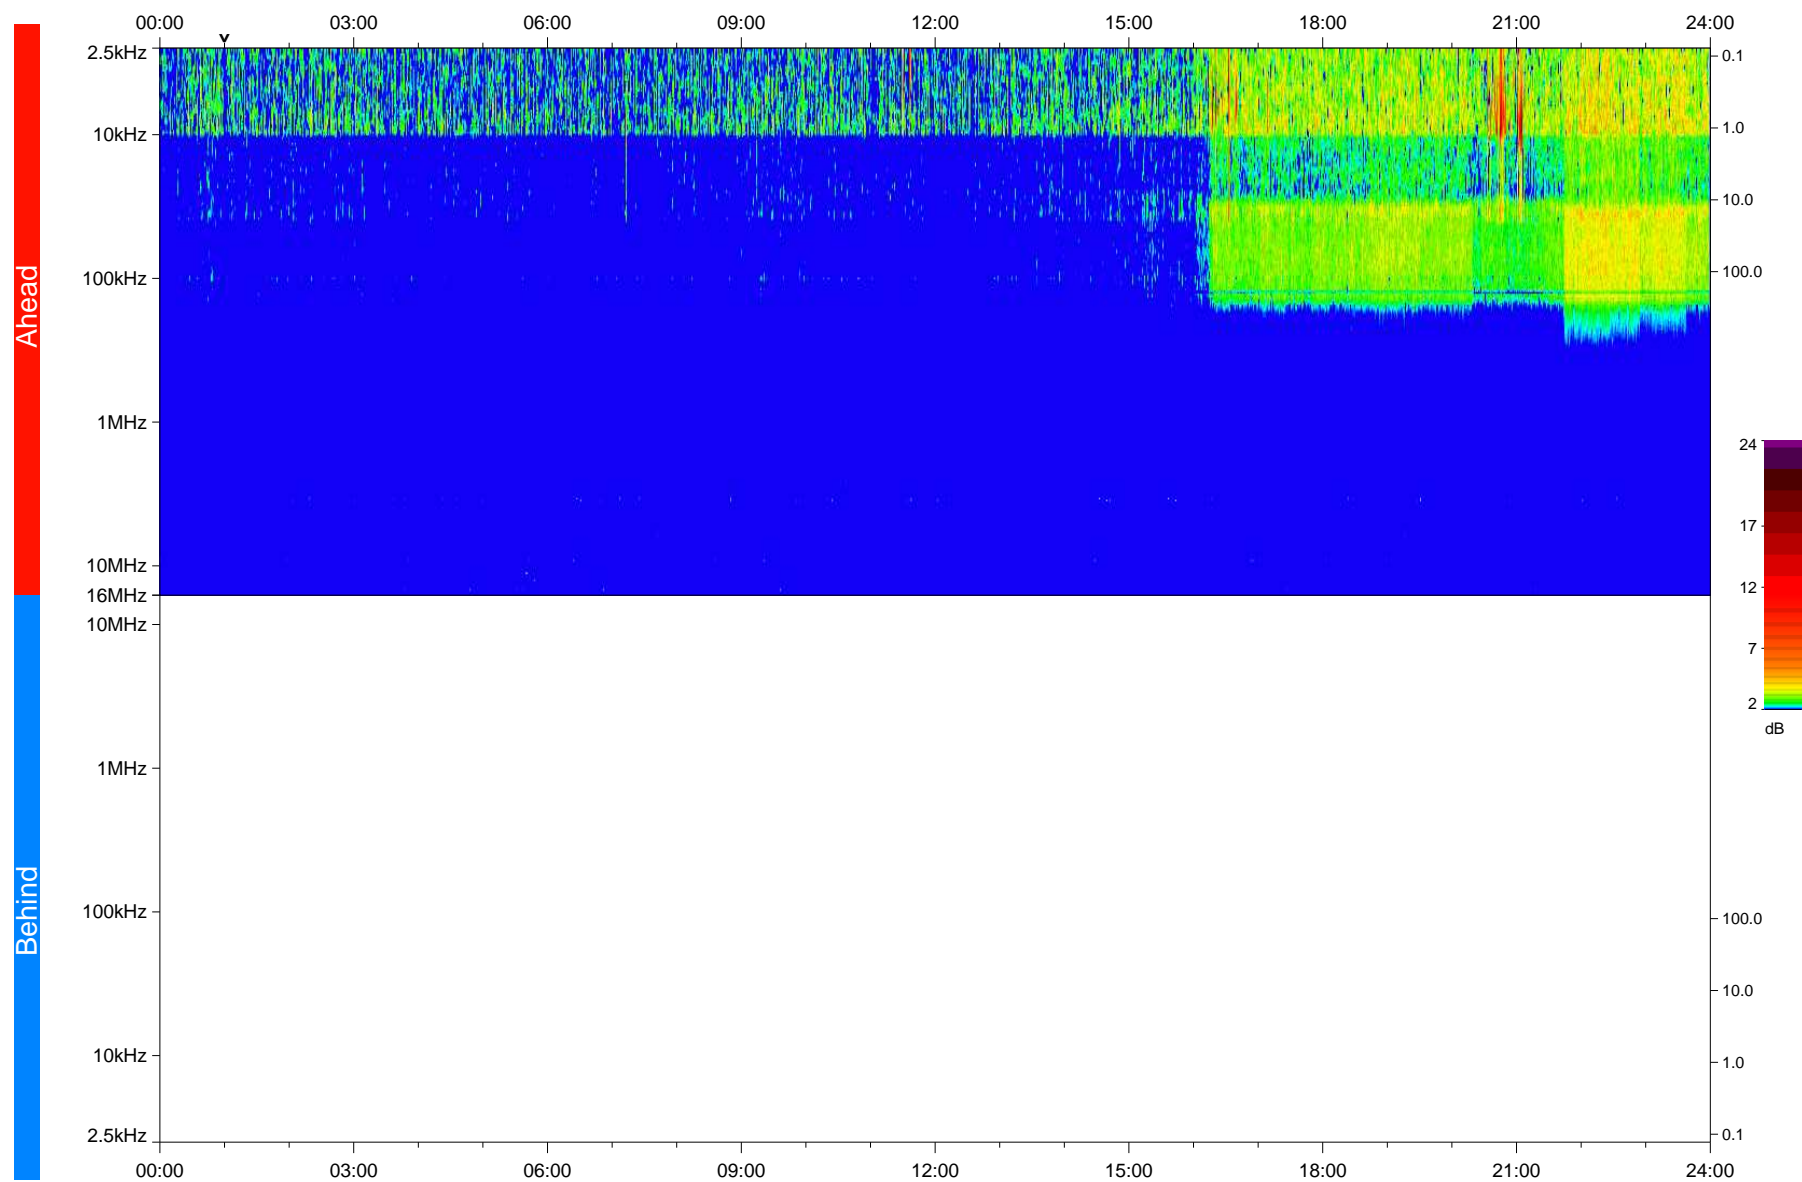

STEREO/WAVES Daily Summary - 17-Apr-2020 (DOY 108)

Ahead source file: swaves_ahead_2020_108_1_05.fin
Ahead PSE Angle: -74.9°

Behind PSE Angle: 70.4°
Behind source file: No STEREO-B data

Time (UTC)

file: stereo_swaves_daily-summary_color_20200417_v04
made by: space.umn.edu on macOS with IDL 8.8.2 on 2022-10-03 13:58:50, with TLib V945 / dynspec V311