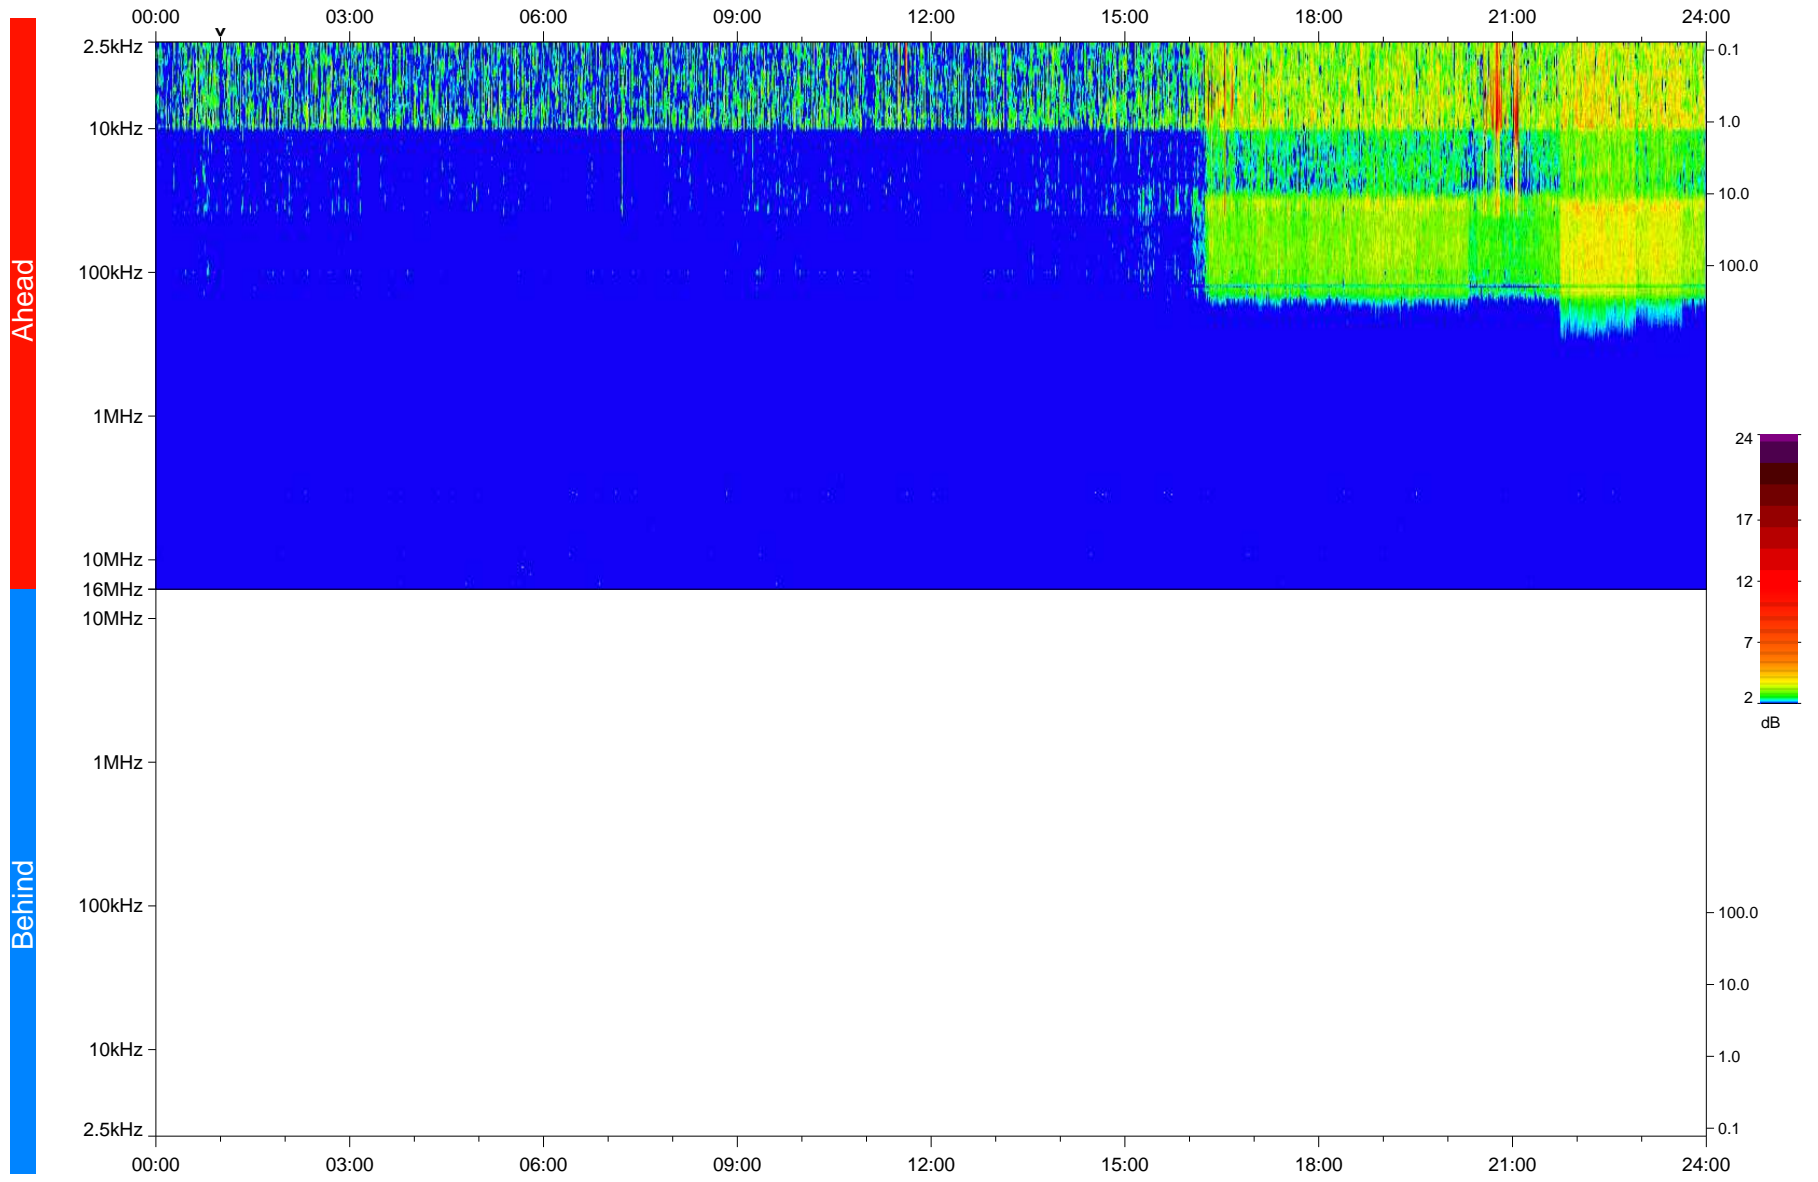

STEREO/WAVES Daily Summary - 17-Apr-2020 (DOY 108)

Ahead source file: swaves_ahead_2020_108_1_05.fin
Ahead PSE Angle: -74.9°

Behind PSE Angle: 70.4°
Behind source file: No STEREO-B data

Time (UTC)

file: stereo_swaves_daily-summary_color_20200417_v03
made by: space.umn.edu on macOS with IDL 8.8.2 on 2022-09-15 13:21:32, with TMLib V945 / dynspec V311