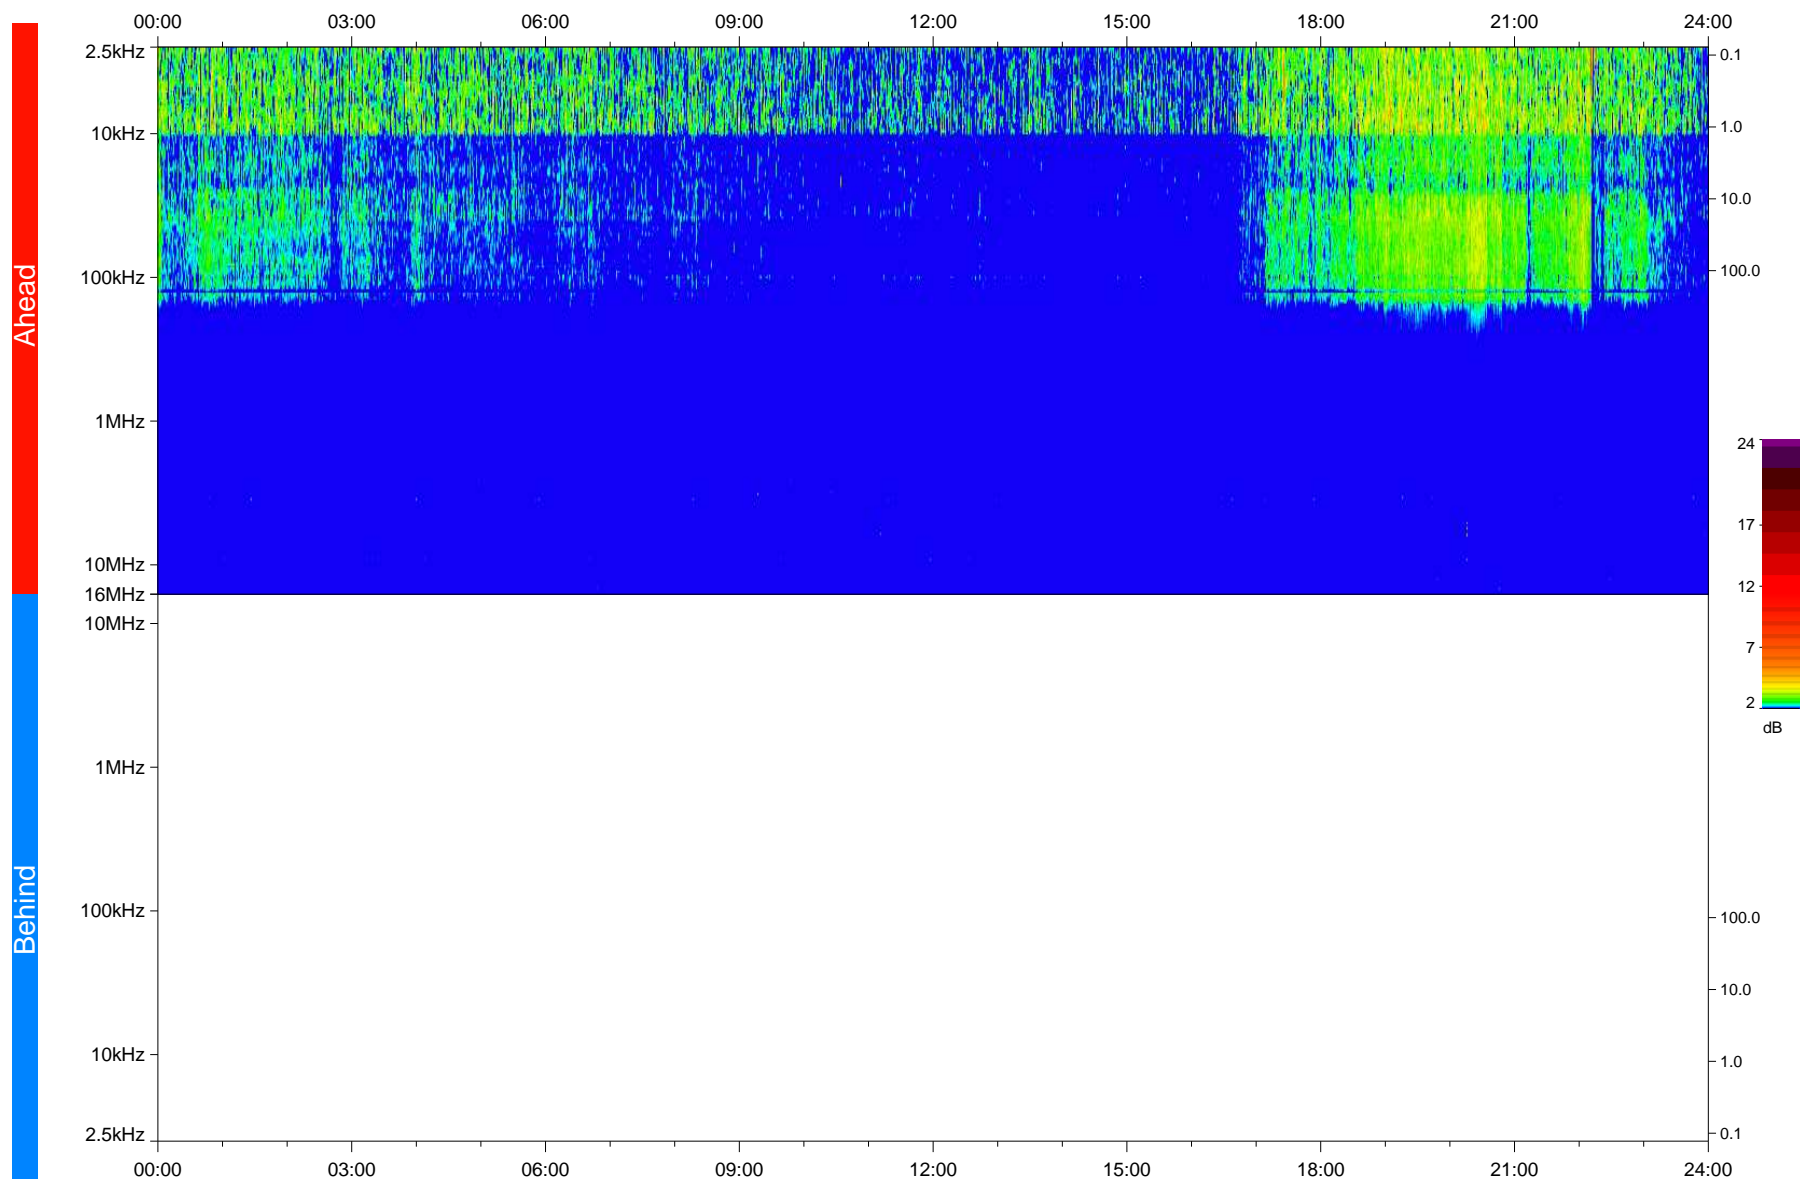

STEREO/WAVES Daily Summary - 16-Apr-2020 (DOY 107)

Ahead source file: swaves_ahead_2020_107_1_05.fin
Ahead PSE Angle: -75.1°

Behind PSE Angle: 70.4°
Behind source file: No STEREO-B data

Time (UTC)

file: stereo_swaves_daily-summary_color_20200416_v04
made by: space.umn.edu on macOS with IDL 8.8.2 on 2022-10-03 13:57:22, with TLib V945 / dynspec V311