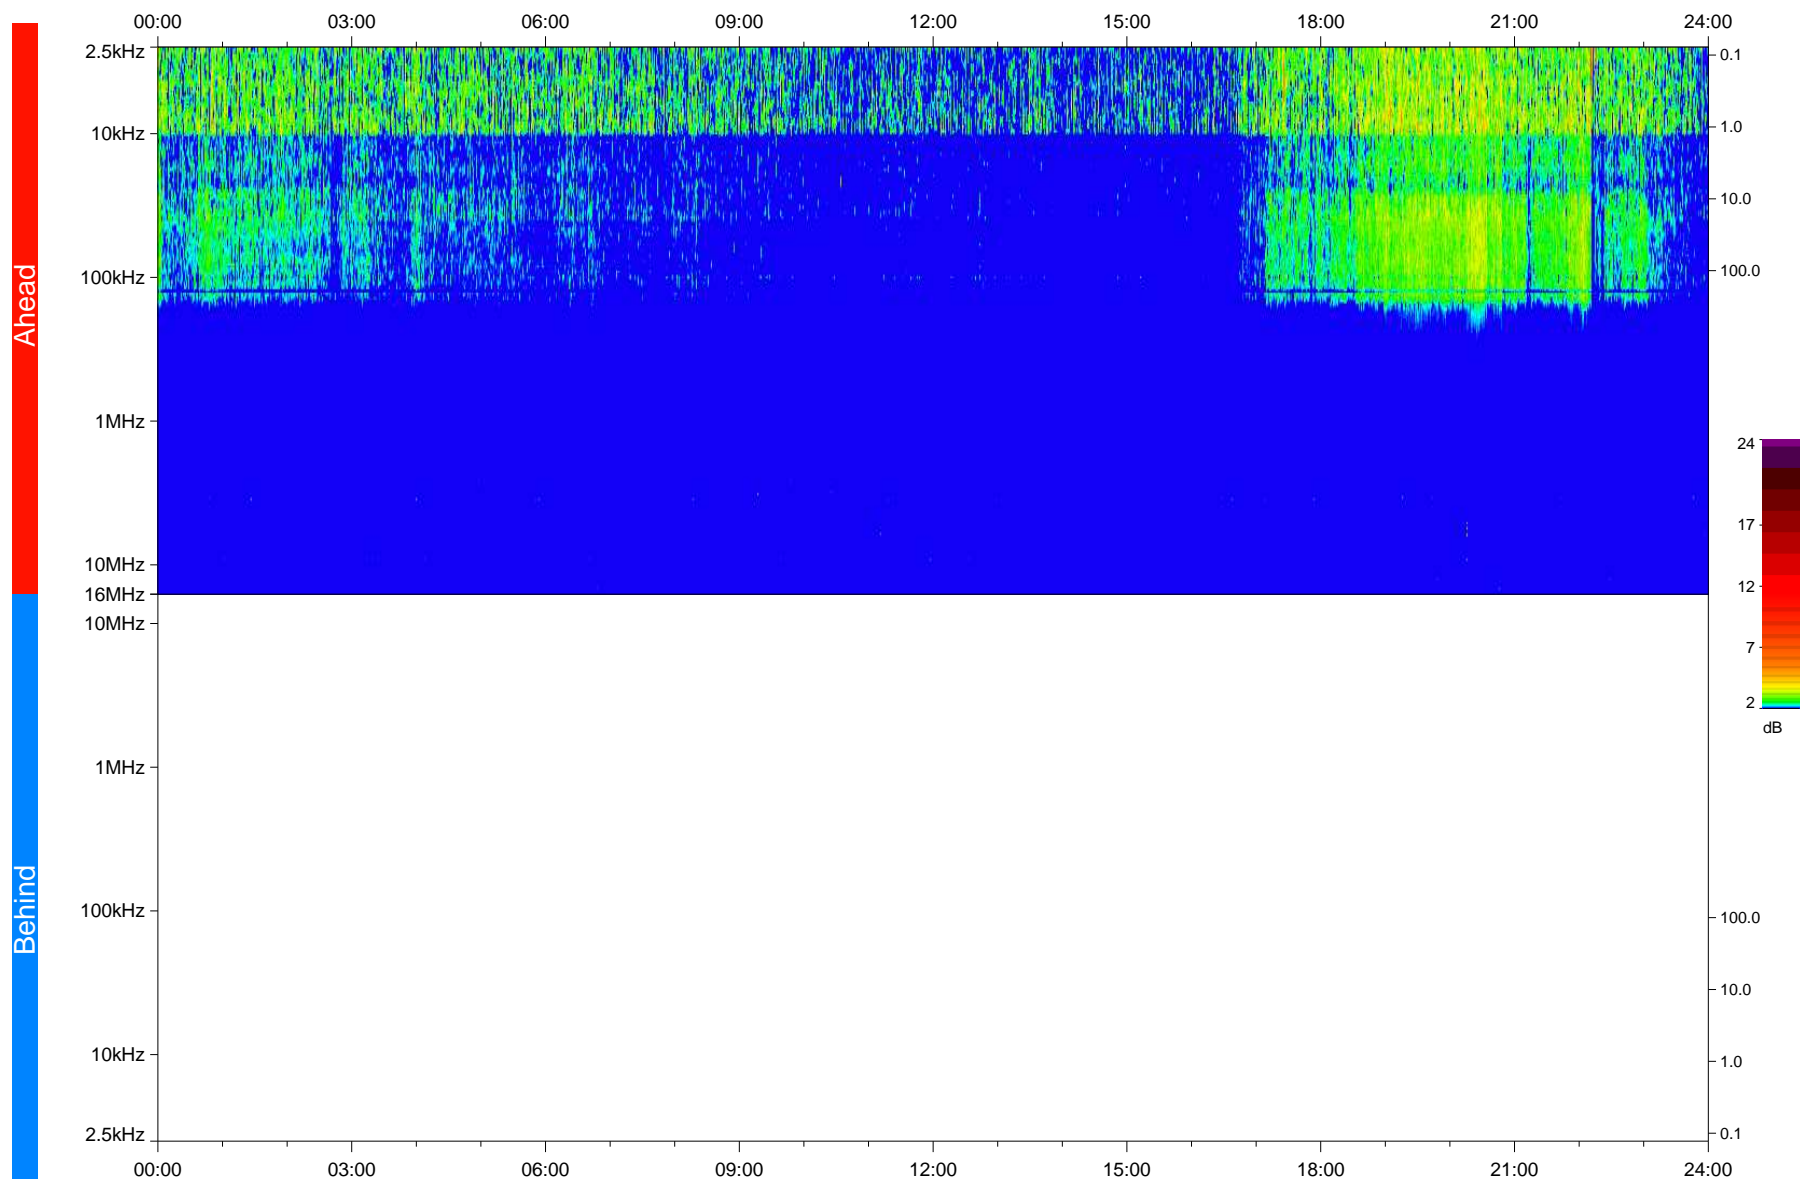

# STEREO/WAVES Daily Summary - 16-Apr-2020 (DOY 107)

Ahead source file: swaves\_ahead\_2020\_107\_1\_05.fin  
Ahead PSE Angle: -75.1°

Behind PSE Angle: 70.4°  
Behind source file: No STEREO-B data

Time (UTC)

file: stereo\_swaves\_daily-summary\_color\_20200416\_v03  
made by: space.umn.edu on macOS with IDL 8.8.2 on 2022-09-15 13:20:12, with TLib V945 / dynspec V311