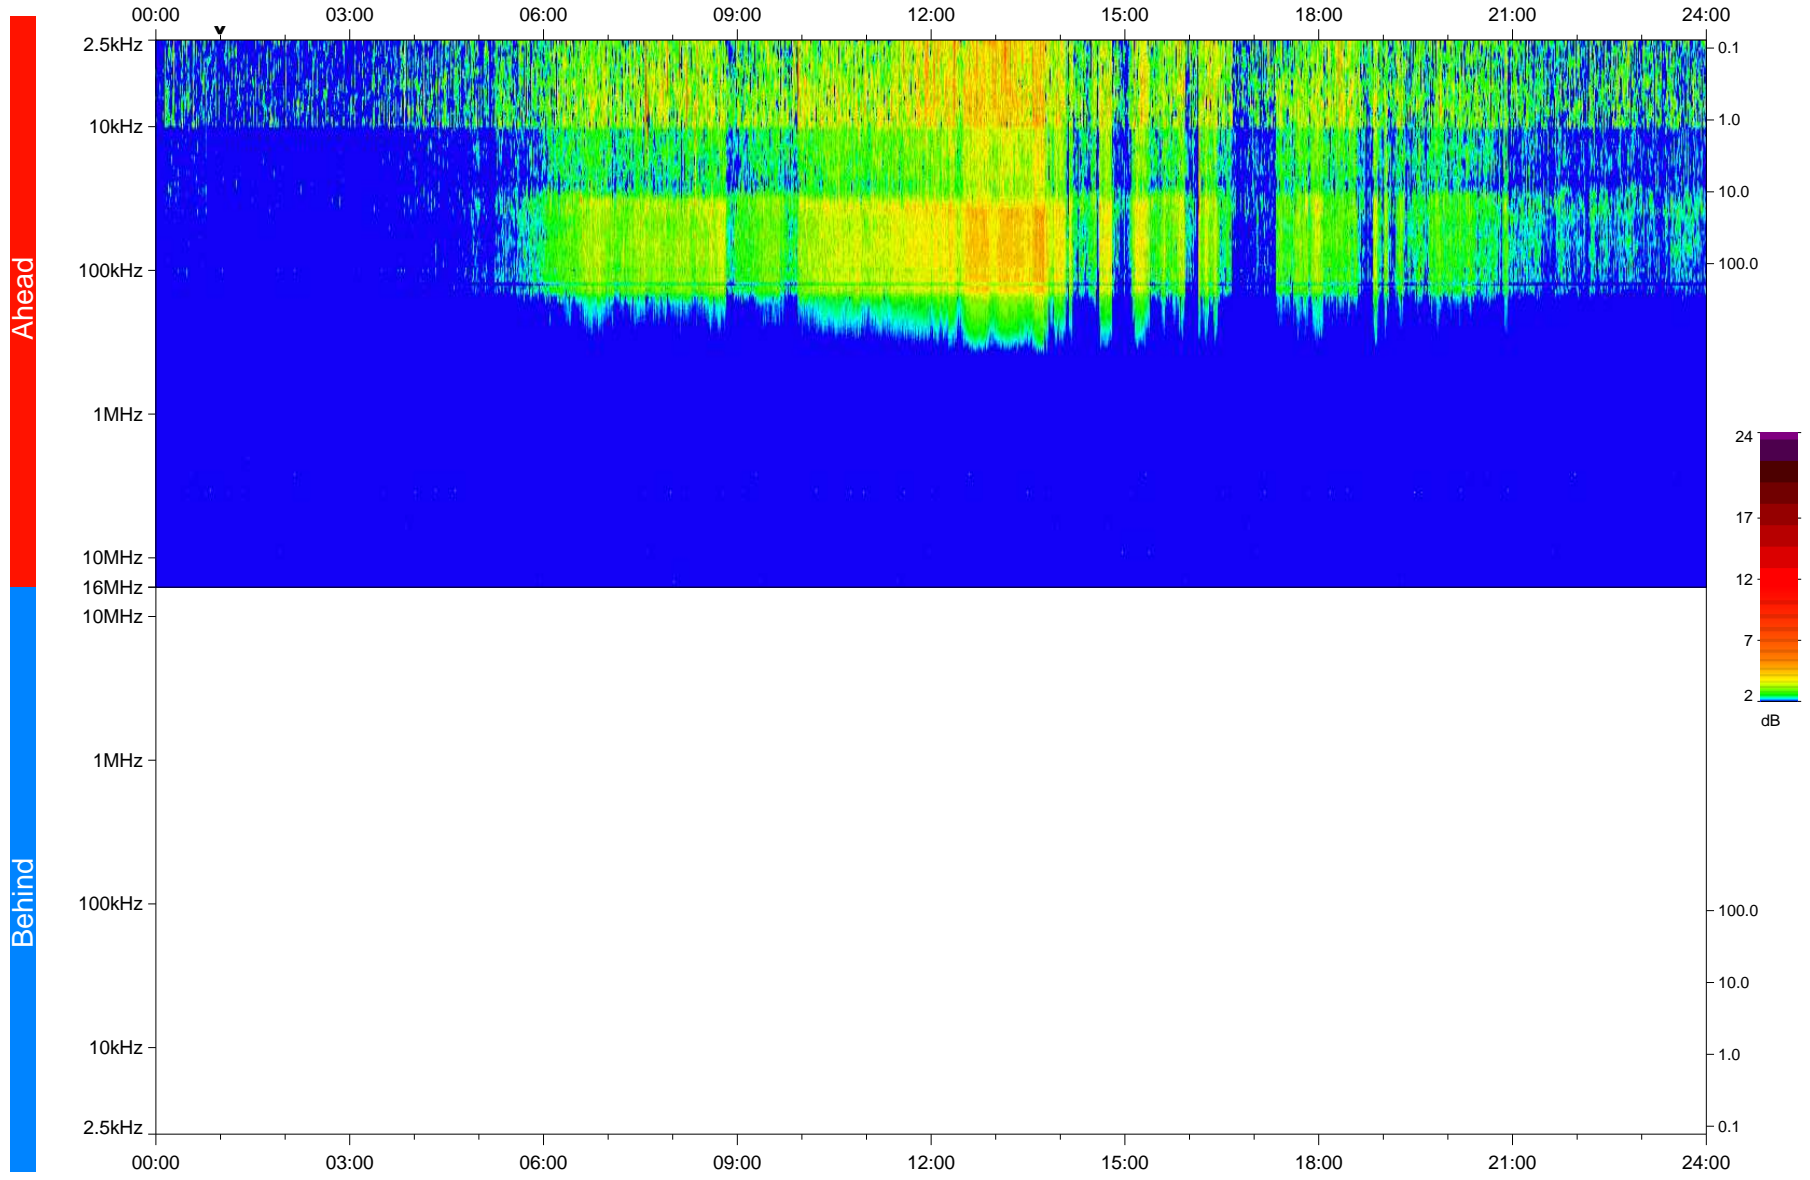

# STEREO/WAVES Daily Summary - 15-Apr-2020 (DOY 106)

Ahead source file: swaves\_ahead\_2020\_106\_1\_05.fin  
Ahead PSE Angle: -75.1°

Behind PSE Angle: 70.6°  
Behind source file: No STEREO-B data

Time (UTC)

file: stereo\_swaves\_daily-summary\_color\_20200415\_v04  
made by: space.umn.edu on macOS with IDL 8.8.2 on 2022-10-03 13:55:52, with TLib V945 / dynspec V311