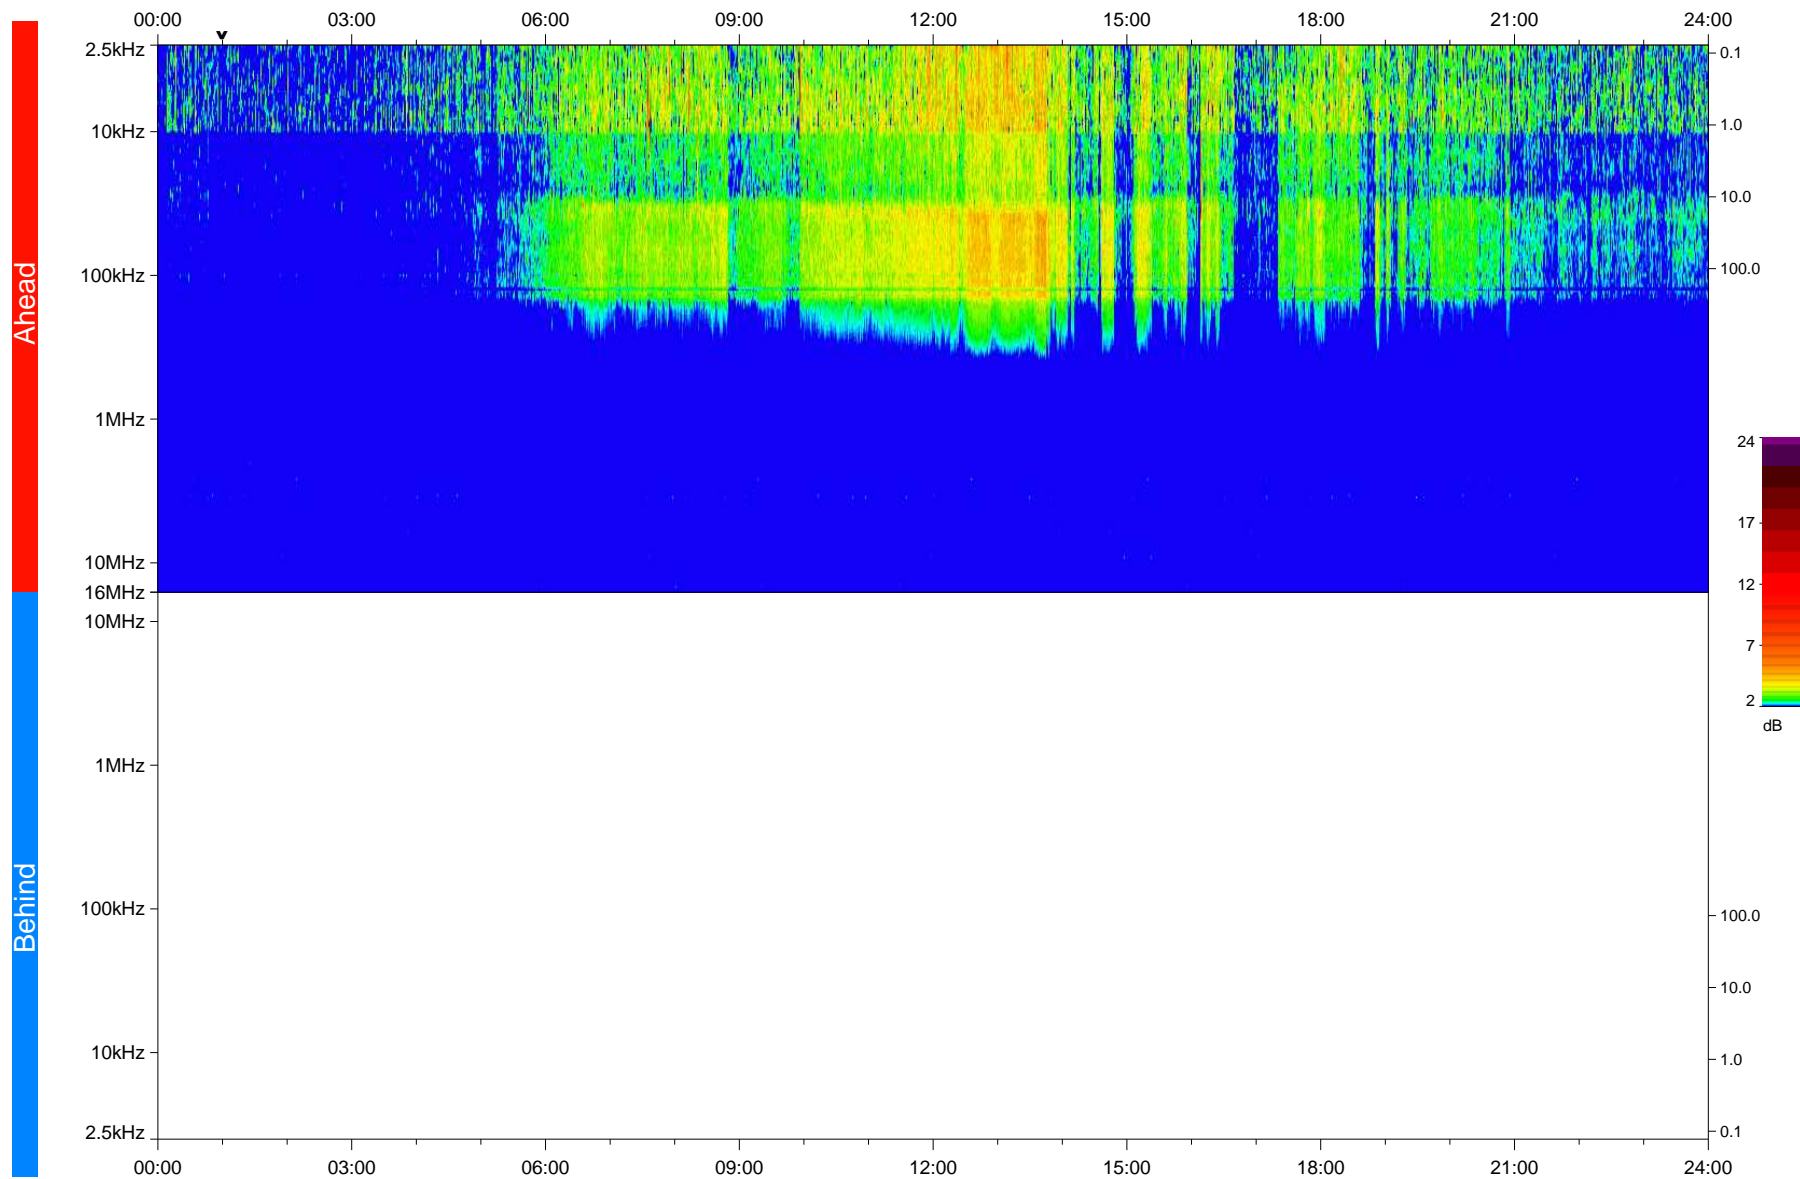

STEREO/WAVES Daily Summary - 15-Apr-2020 (DOY 106)

Ahead source file: swaves_ahead_2020_106_1_05.fin
Ahead PSE Angle: -75.1°

Behind PSE Angle: 70.6°
Behind source file: No STEREO-B data

Time (UTC)

file: stereo_swaves_daily-summary_color_20200415_v03
made by: space.umn.edu on macOS with IDL 8.8.2 on 2022-09-15 13:18:50, with TLib V945 / dynspec V311