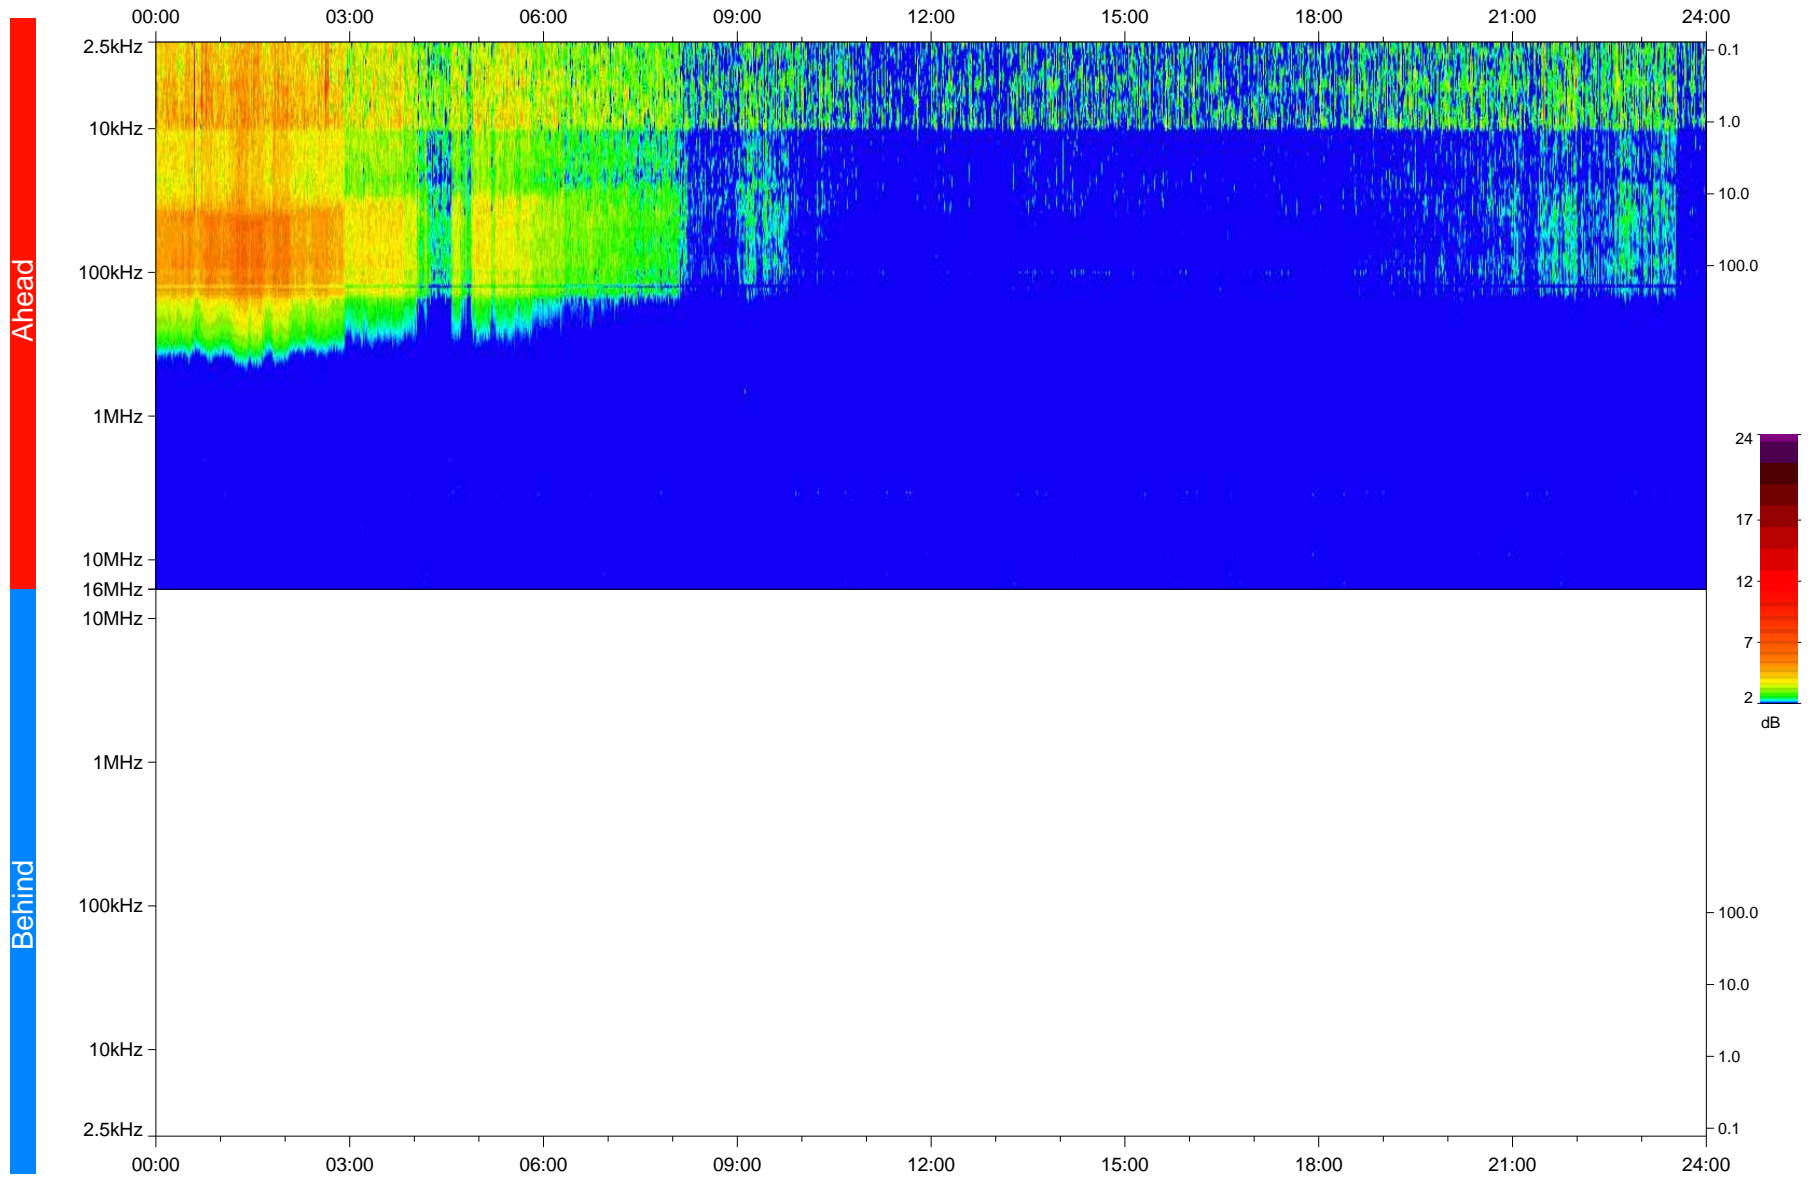

STEREO/WAVES Daily Summary - 14-Apr-2020 (DOY 105)

Ahead source file: swaves_ahead_2020_105_1_05.fin
Ahead PSE Angle: -75.1°

Behind PSE Angle: 70.7°
Behind source file: No STEREO-B data

Time (UTC)

file: stereo_swaves_daily-summary_color_20200414_v04
made by: space.umn.edu on macOS with IDL 8.8.2 on 2022-10-03 13:54:20, with TLib V945 / dynspec V311