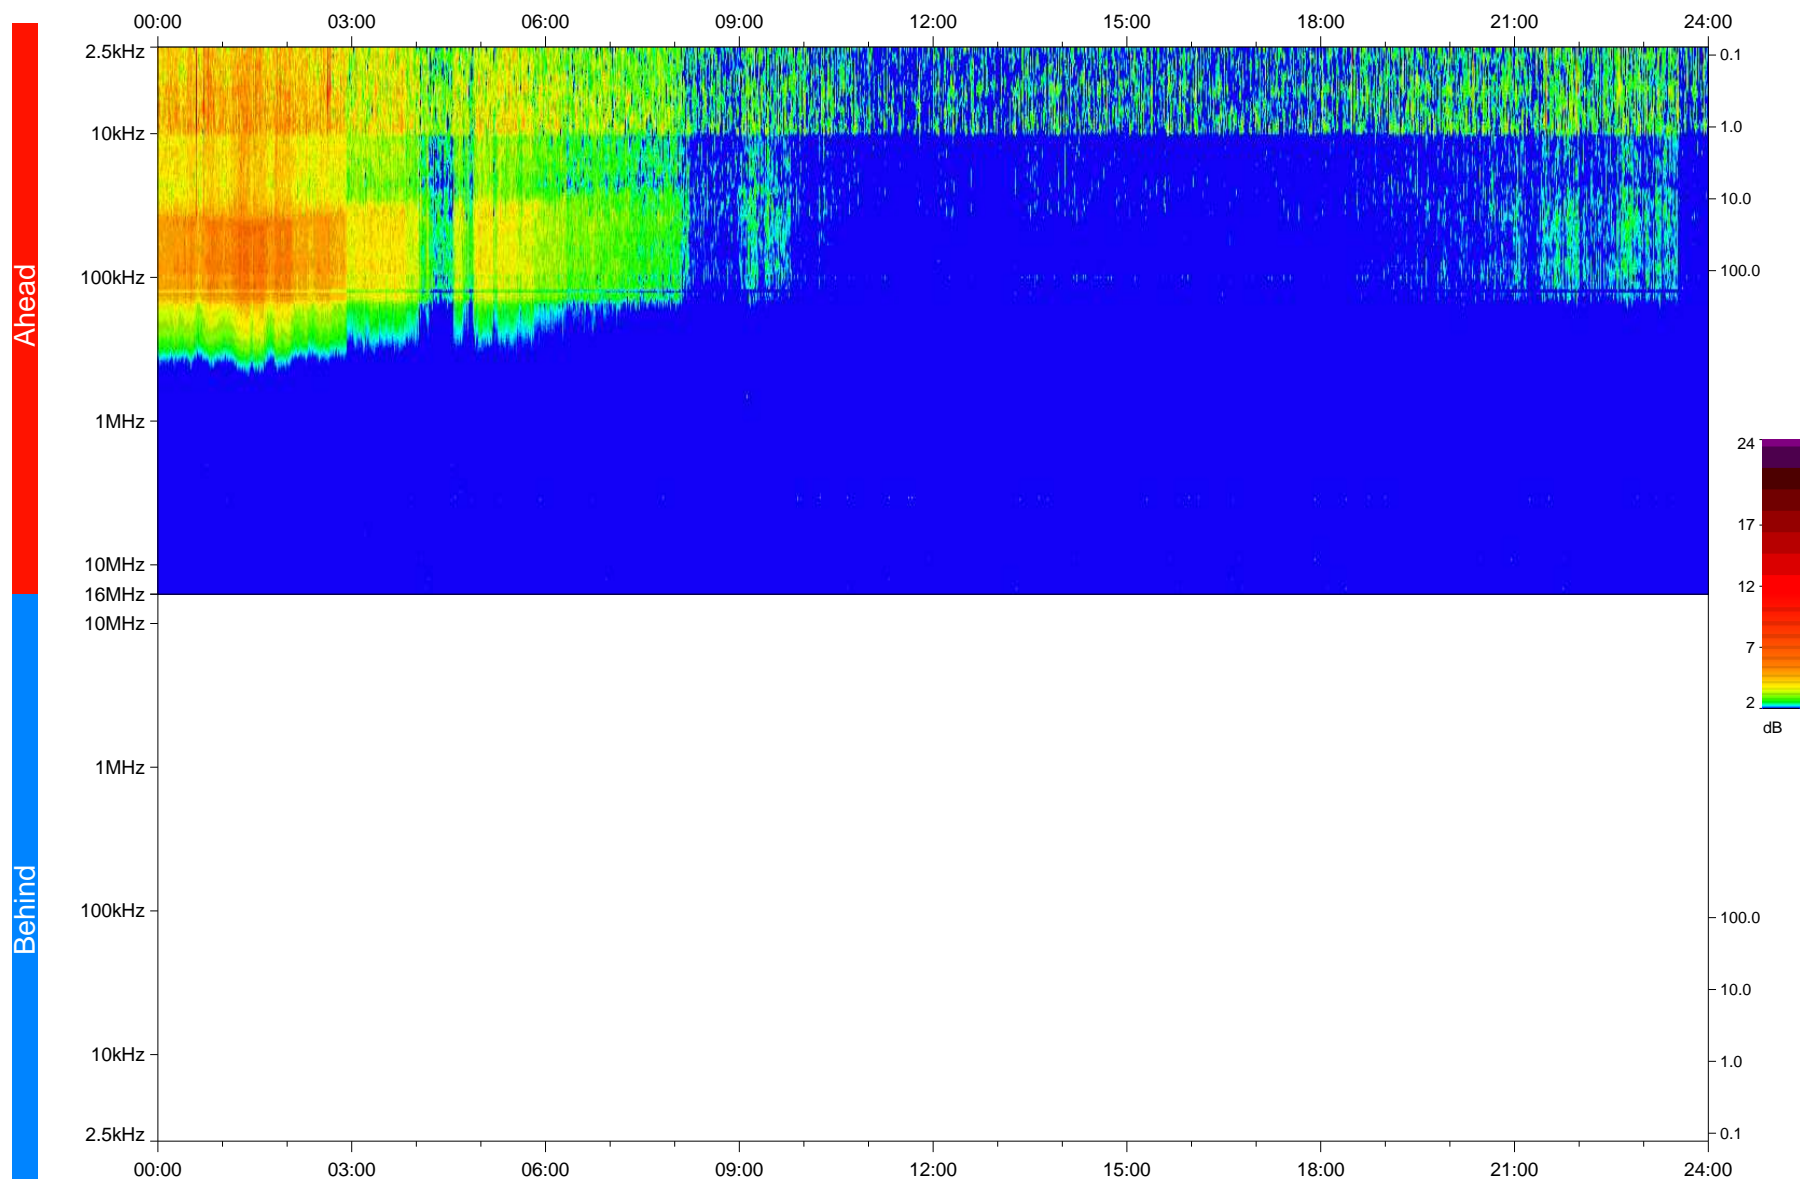

# STEREO/WAVES Daily Summary - 14-Apr-2020 (DOY 105)

Ahead source file: swaves\_ahead\_2020\_105\_1\_05.fin  
Ahead PSE Angle: -75.1°

Behind PSE Angle: 70.7°  
Behind source file: No STEREO-B data

Time (UTC)

file: stereo\_swaves\_daily-summary\_color\_20200414\_v03  
made by: space.umn.edu on macOS with IDL 8.8.2 on 2022-09-15 13:17:26, with TLib V945 / dynspec V311