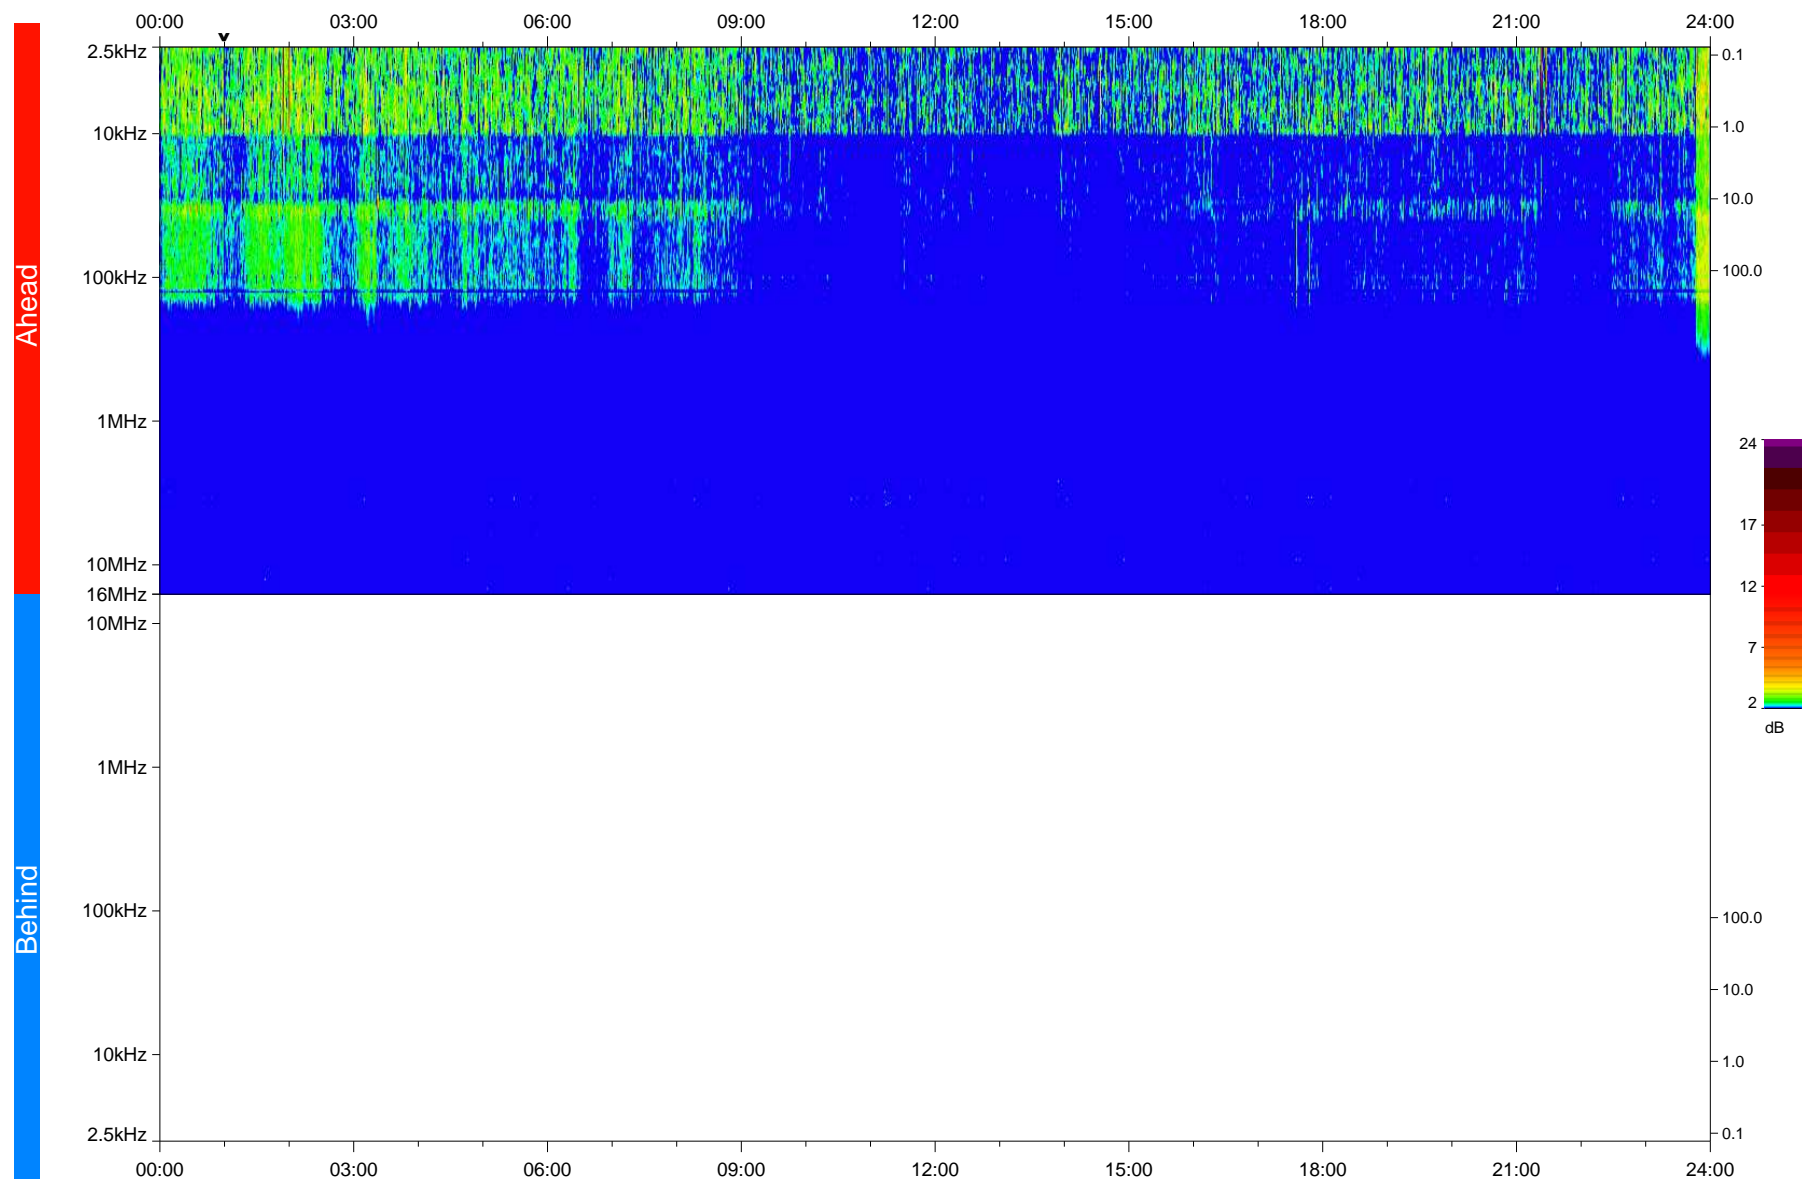

STEREO/WAVES Daily Summary - 13-Apr-2020 (DOY 104)

Ahead source file: swaves_ahead_2020_104_1_05.fin
Ahead PSE Angle: -75.2°

Behind PSE Angle: 70.8°
Behind source file: No STEREO-B data

Time (UTC)

file: stereo_swaves_daily-summary_color_20200413_v04
made by: space.umn.edu on macOS with IDL 8.8.2 on 2022-10-03 13:52:51, with TLib V945 / dynspec V311