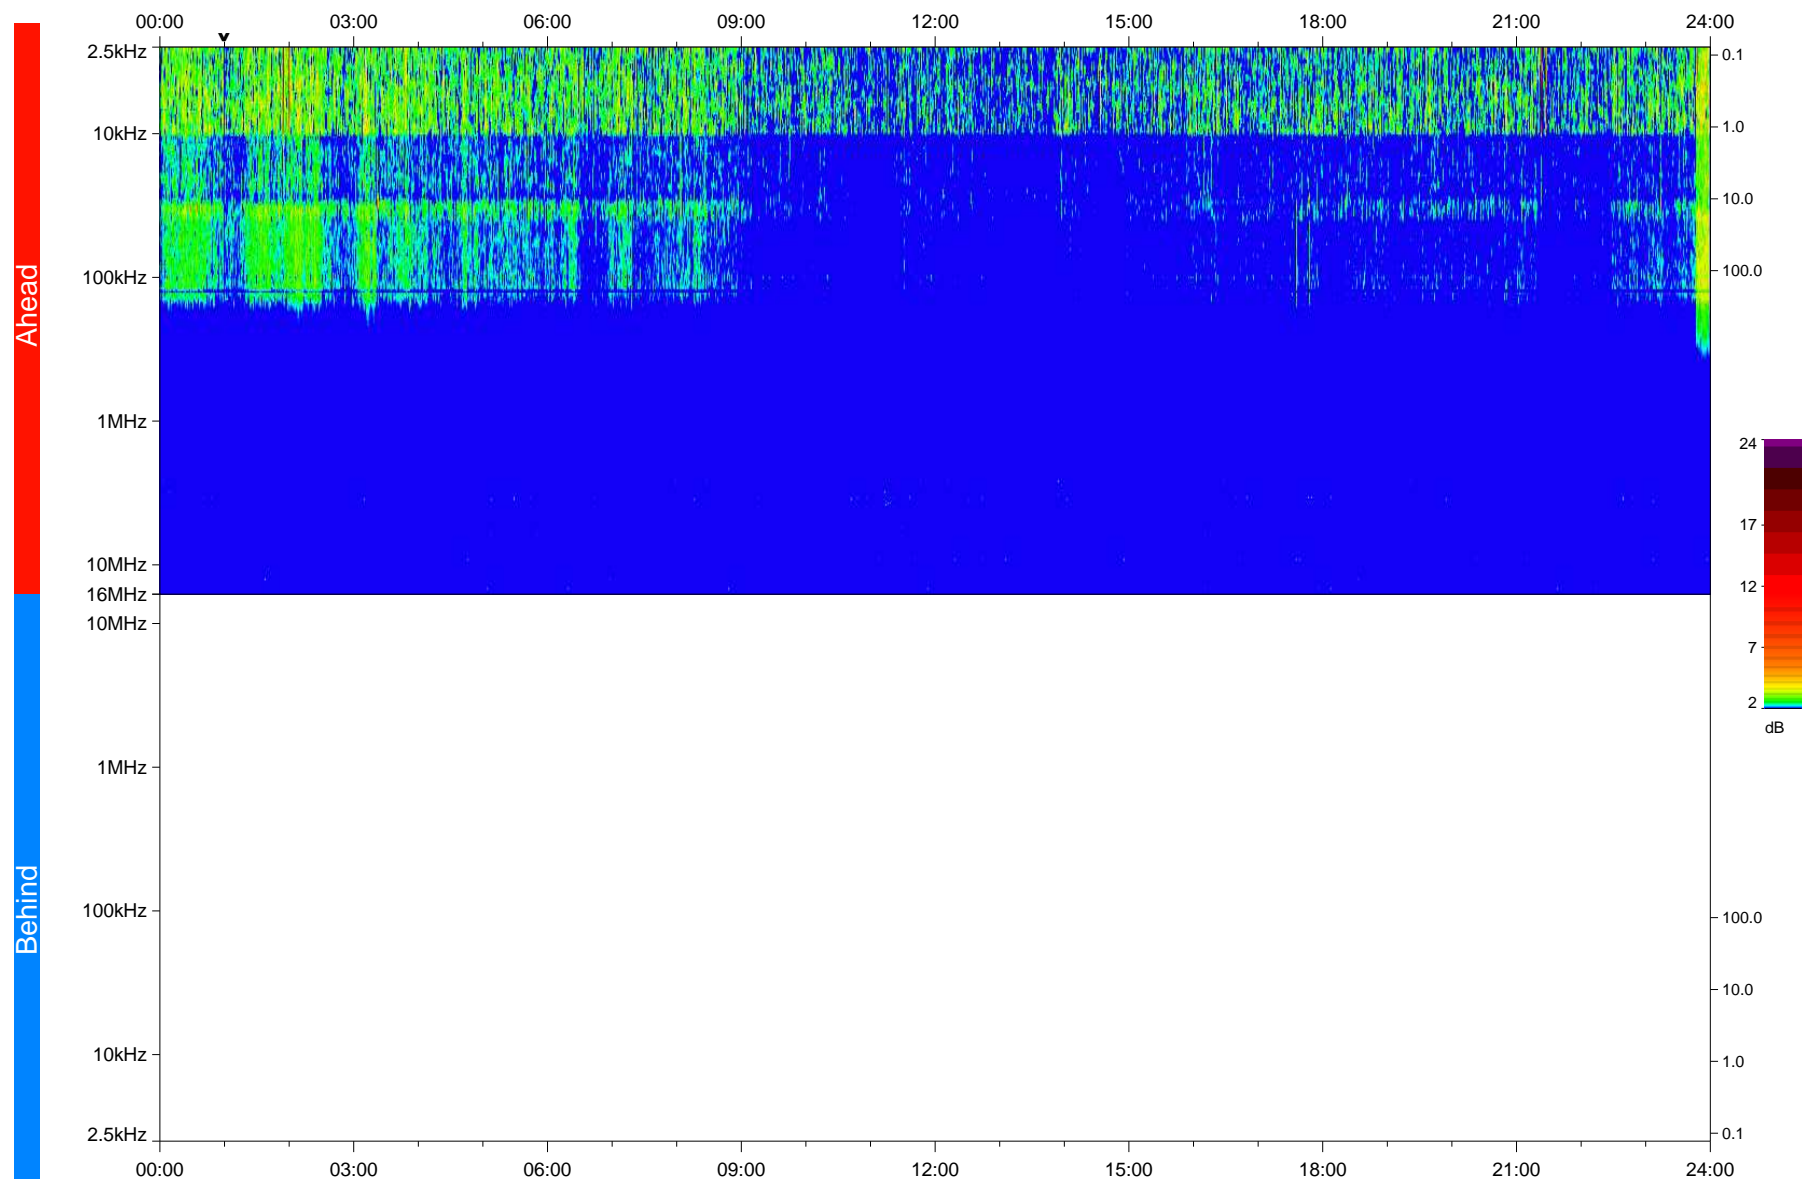

STEREO/WAVES Daily Summary - 13-Apr-2020 (DOY 104)

Ahead source file: swaves_ahead_2020_104_1_05.fin
Ahead PSE Angle: -75.2°

Behind PSE Angle: 70.8°
Behind source file: No STEREO-B data

Time (UTC)

file: stereo_swaves_daily-summary_color_20200413_v03
made by: space.umn.edu on macOS with IDL 8.8.2 on 2022-09-15 13:16:04, with TLib V945 / dynspec V311