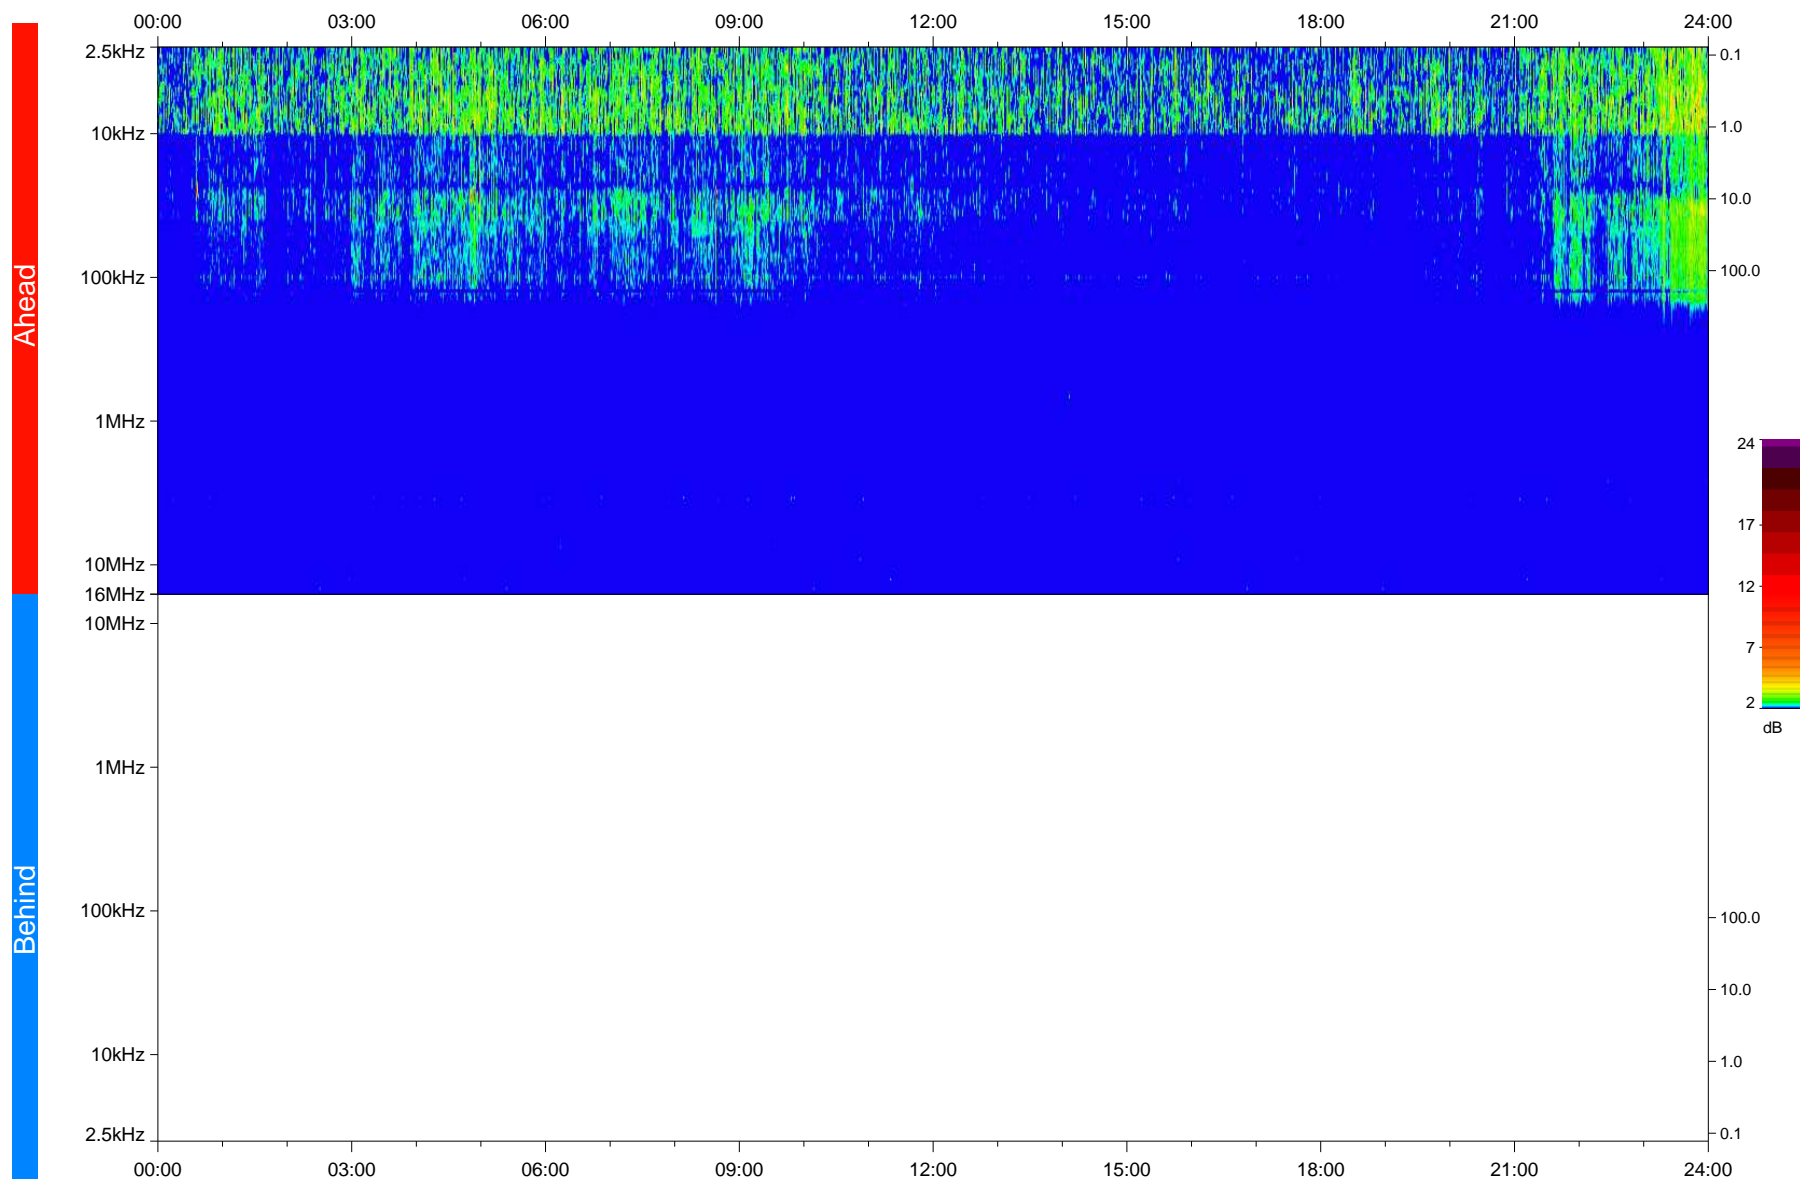

STEREO/WAVES Daily Summary - 12-Apr-2020 (DOY 103)

Ahead source file: swaves_ahead_2020_103_1_05.fin
Ahead PSE Angle: -75.2°

Behind PSE Angle: 71.0°
Behind source file: No STEREO-B data

Time (UTC)

file: stereo_swaves_daily-summary_color_20200412_v04
made by: space.umn.edu on macOS with IDL 8.8.2 on 2022-10-03 13:51:21, with TLib V945 / dynspec V311