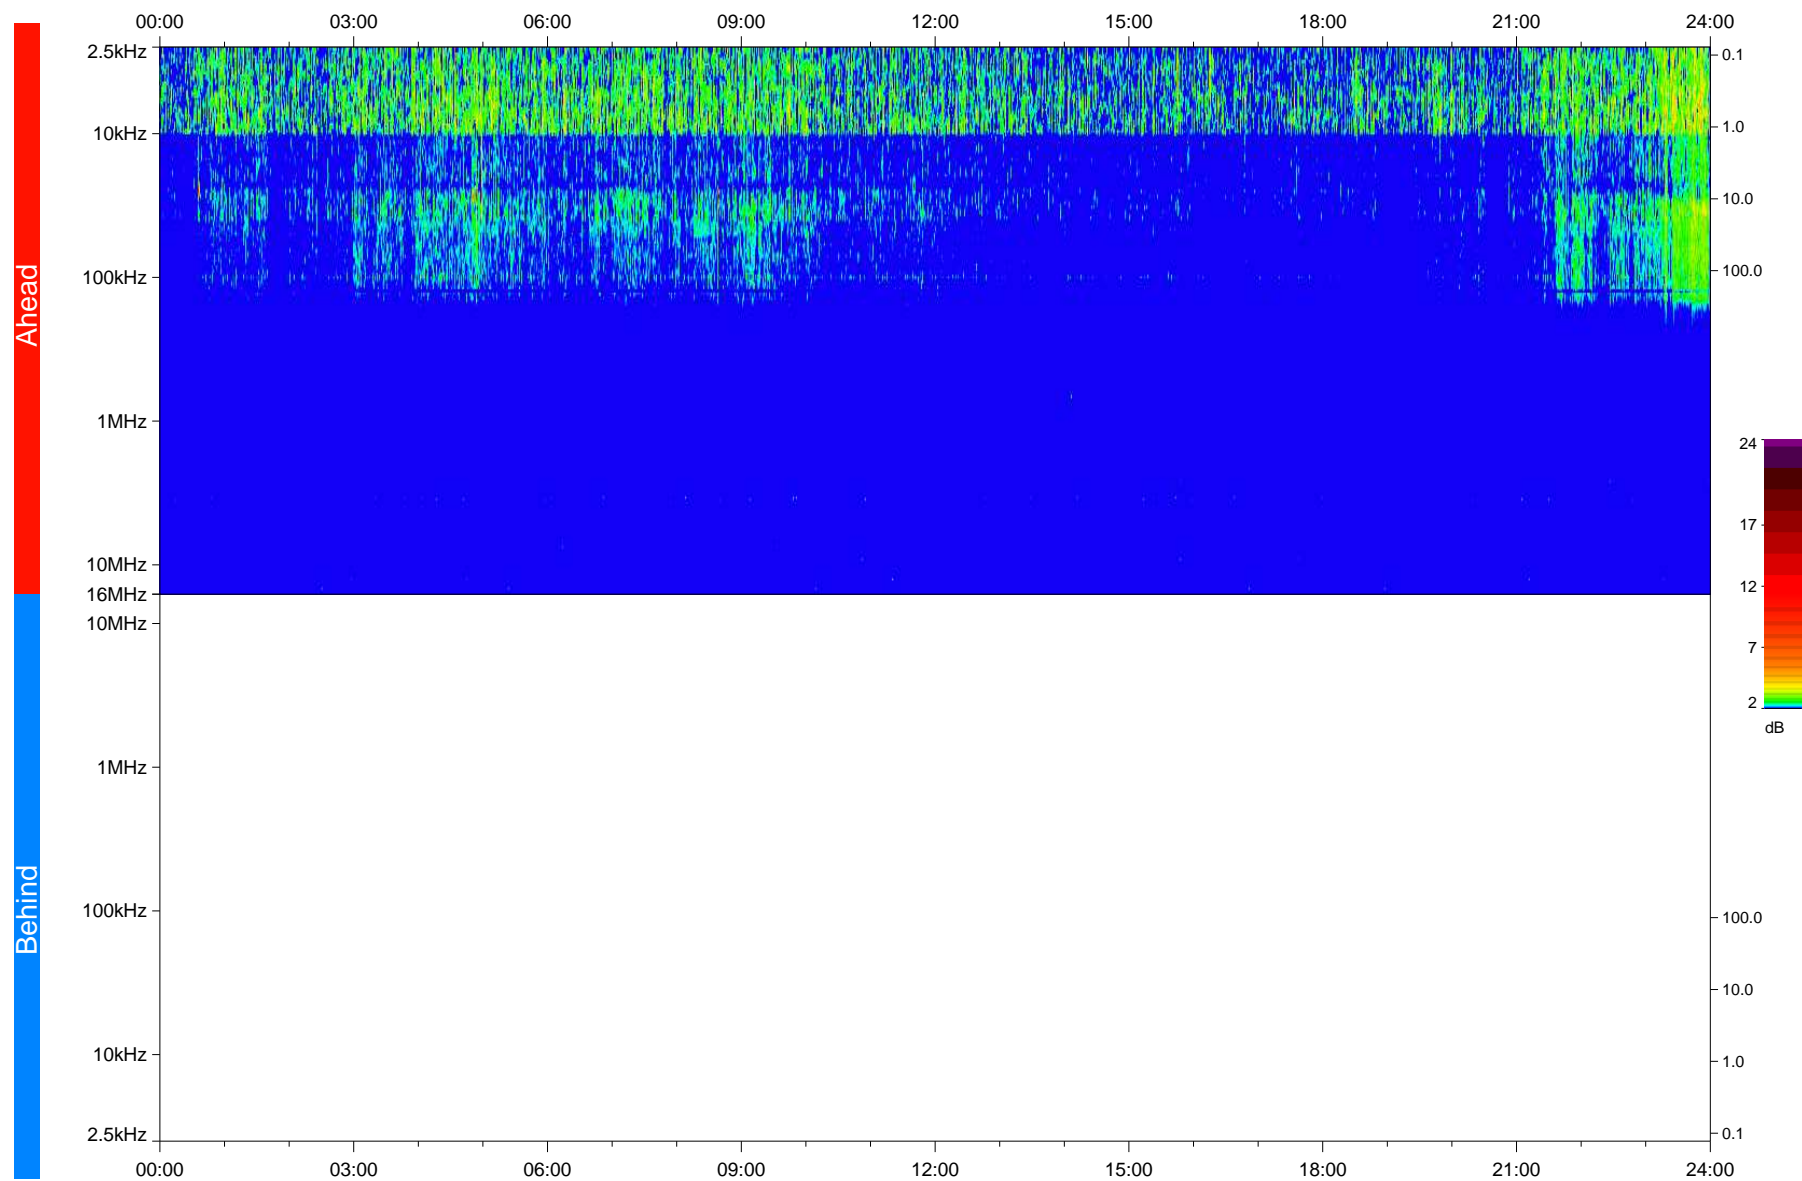

# STEREO/WAVES Daily Summary - 12-Apr-2020 (DOY 103)

Ahead source file: swaves\_ahead\_2020\_103\_1\_05.fin  
Ahead PSE Angle: -75.2°

Behind PSE Angle: 71.0°  
Behind source file: No STEREO-B data

Time (UTC)

file: stereo\_swaves\_daily-summary\_color\_20200412\_v03  
made by: space.umn.edu on macOS with IDL 8.8.2 on 2022-09-15 13:14:42, with TLib V945 / dynspec V311