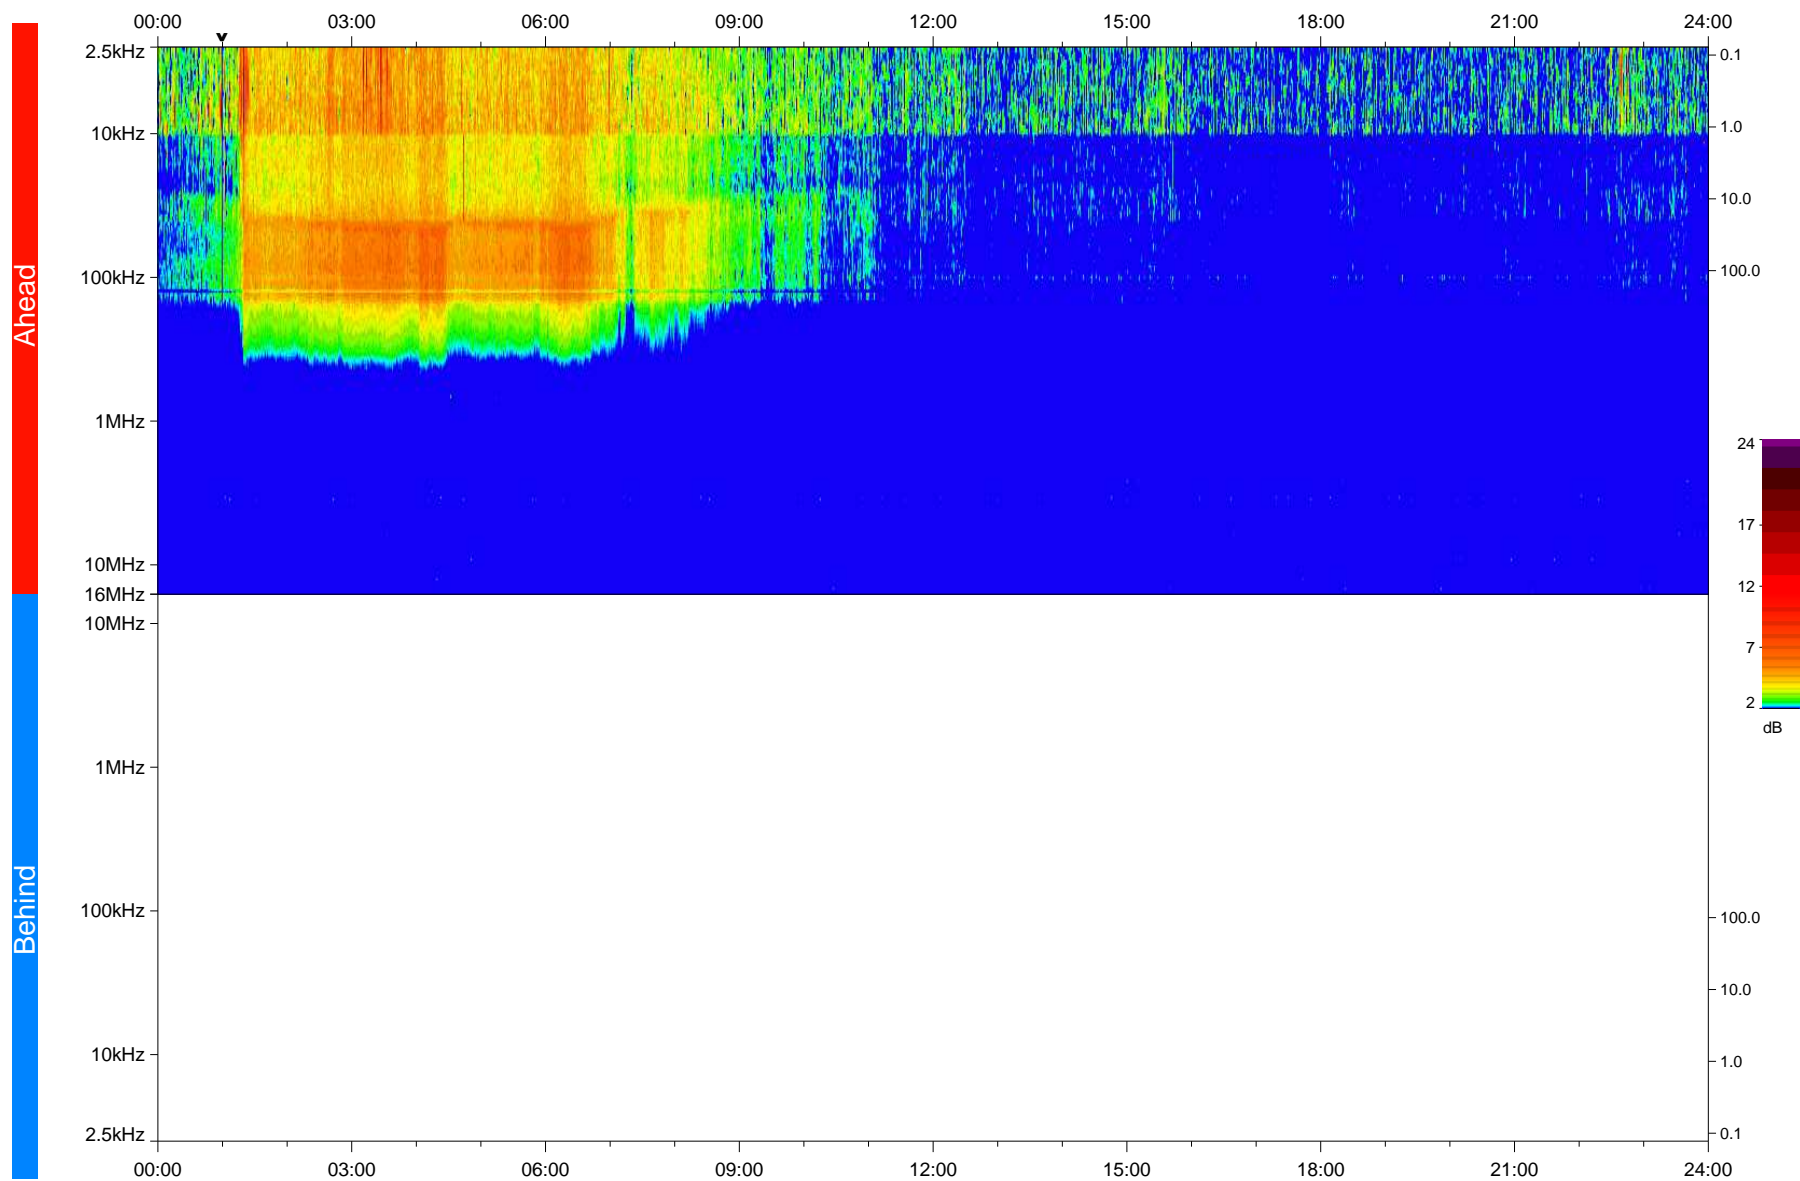

STEREO/WAVES Daily Summary - 11-Apr-2020 (DOY 102)

Ahead source file: swaves_ahead_2020_102_1_05.fin
Ahead PSE Angle: -75.3°

Behind PSE Angle: 71.0°
Behind source file: No STEREO-B data

Time (UTC)

file: stereo_swaves_daily-summary_color_20200411_v04
made by: space.umn.edu on macOS with IDL 8.8.2 on 2022-10-03 13:49:53, with TMLib V945 / dynspec V311