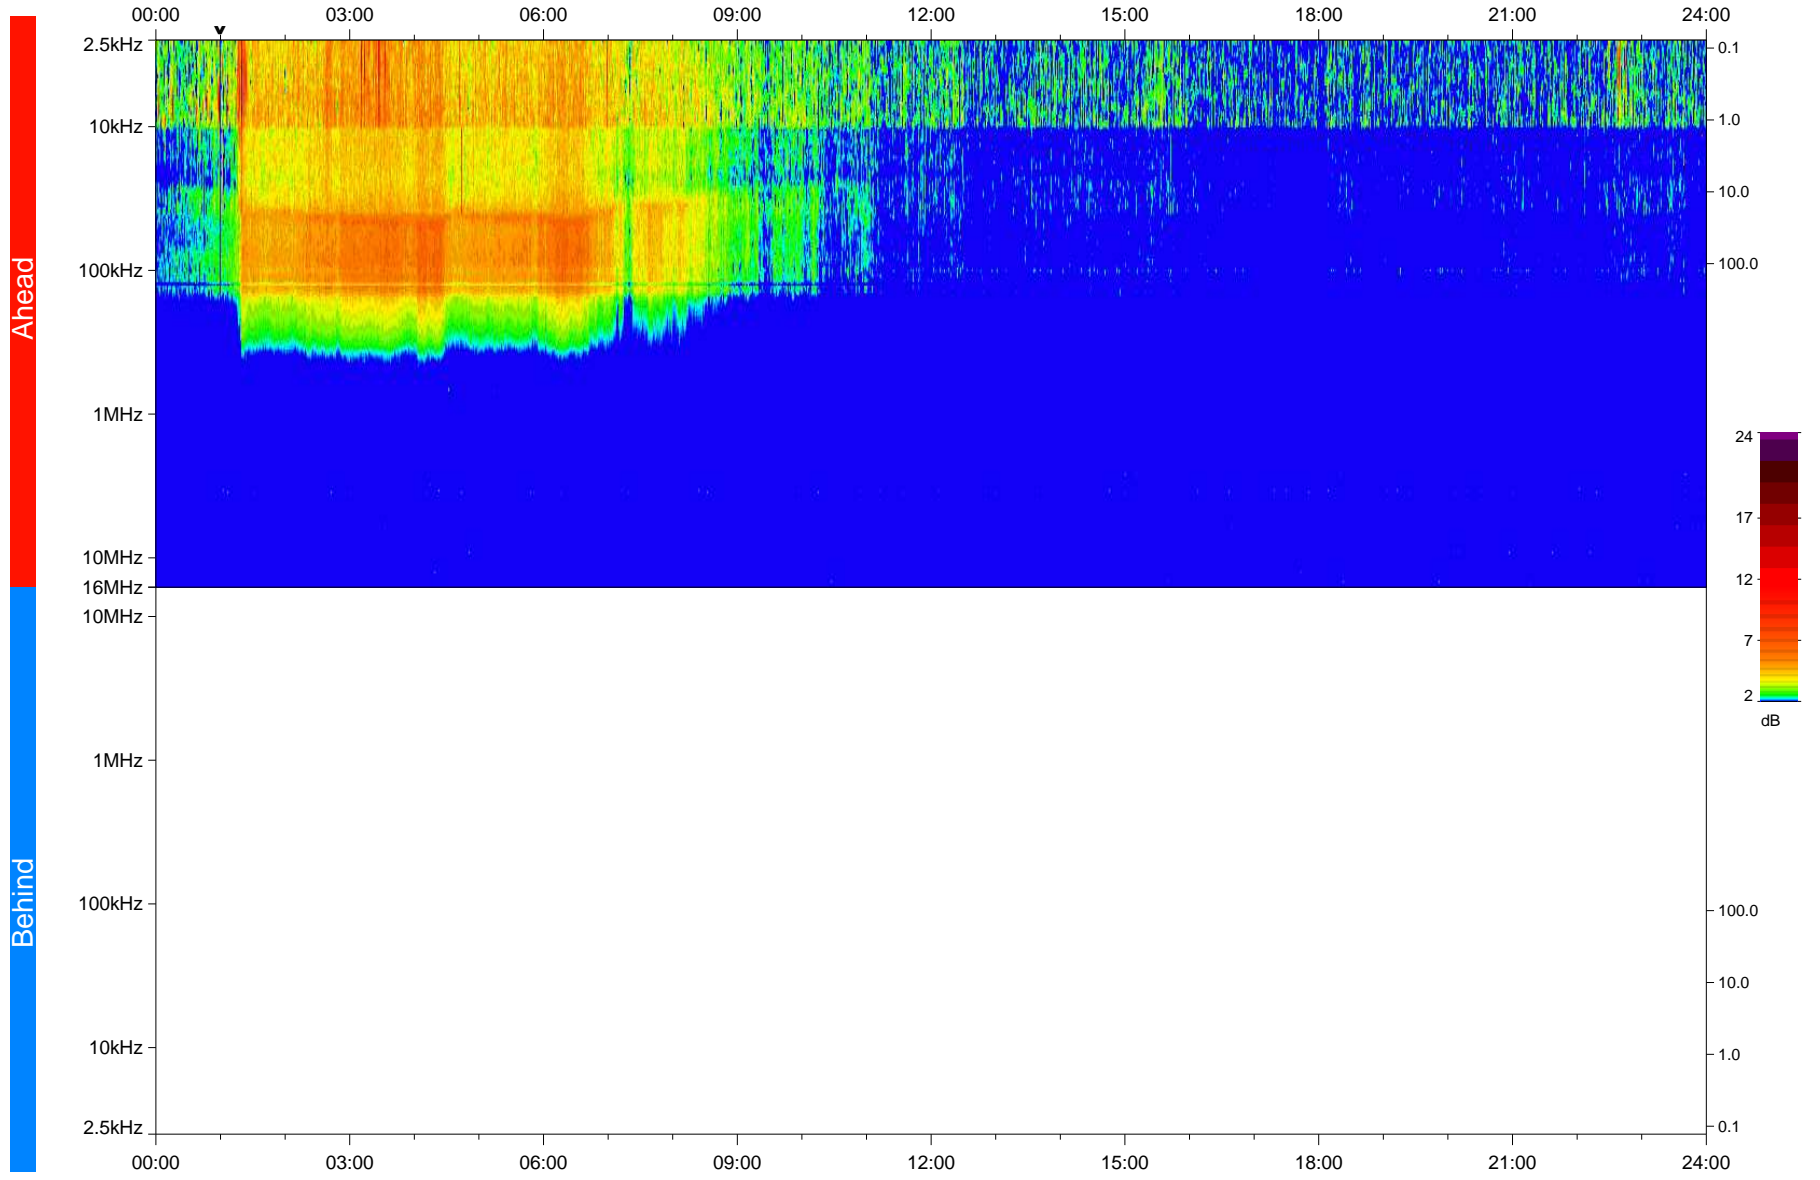

STEREO/WAVES Daily Summary - 11-Apr-2020 (DOY 102)

Ahead source file: swaves_ahead_2020_102_1_05.fin
Ahead PSE Angle: -75.3°

Behind PSE Angle: 71.0°
Behind source file: No STEREO-B data

Time (UTC)

file: stereo_swaves_daily-summary_color_20200411_v03
made by: space.umn.edu on macOS with IDL 8.8.2 on 2022-09-15 13:13:22, with TLib V945 / dynspec V311