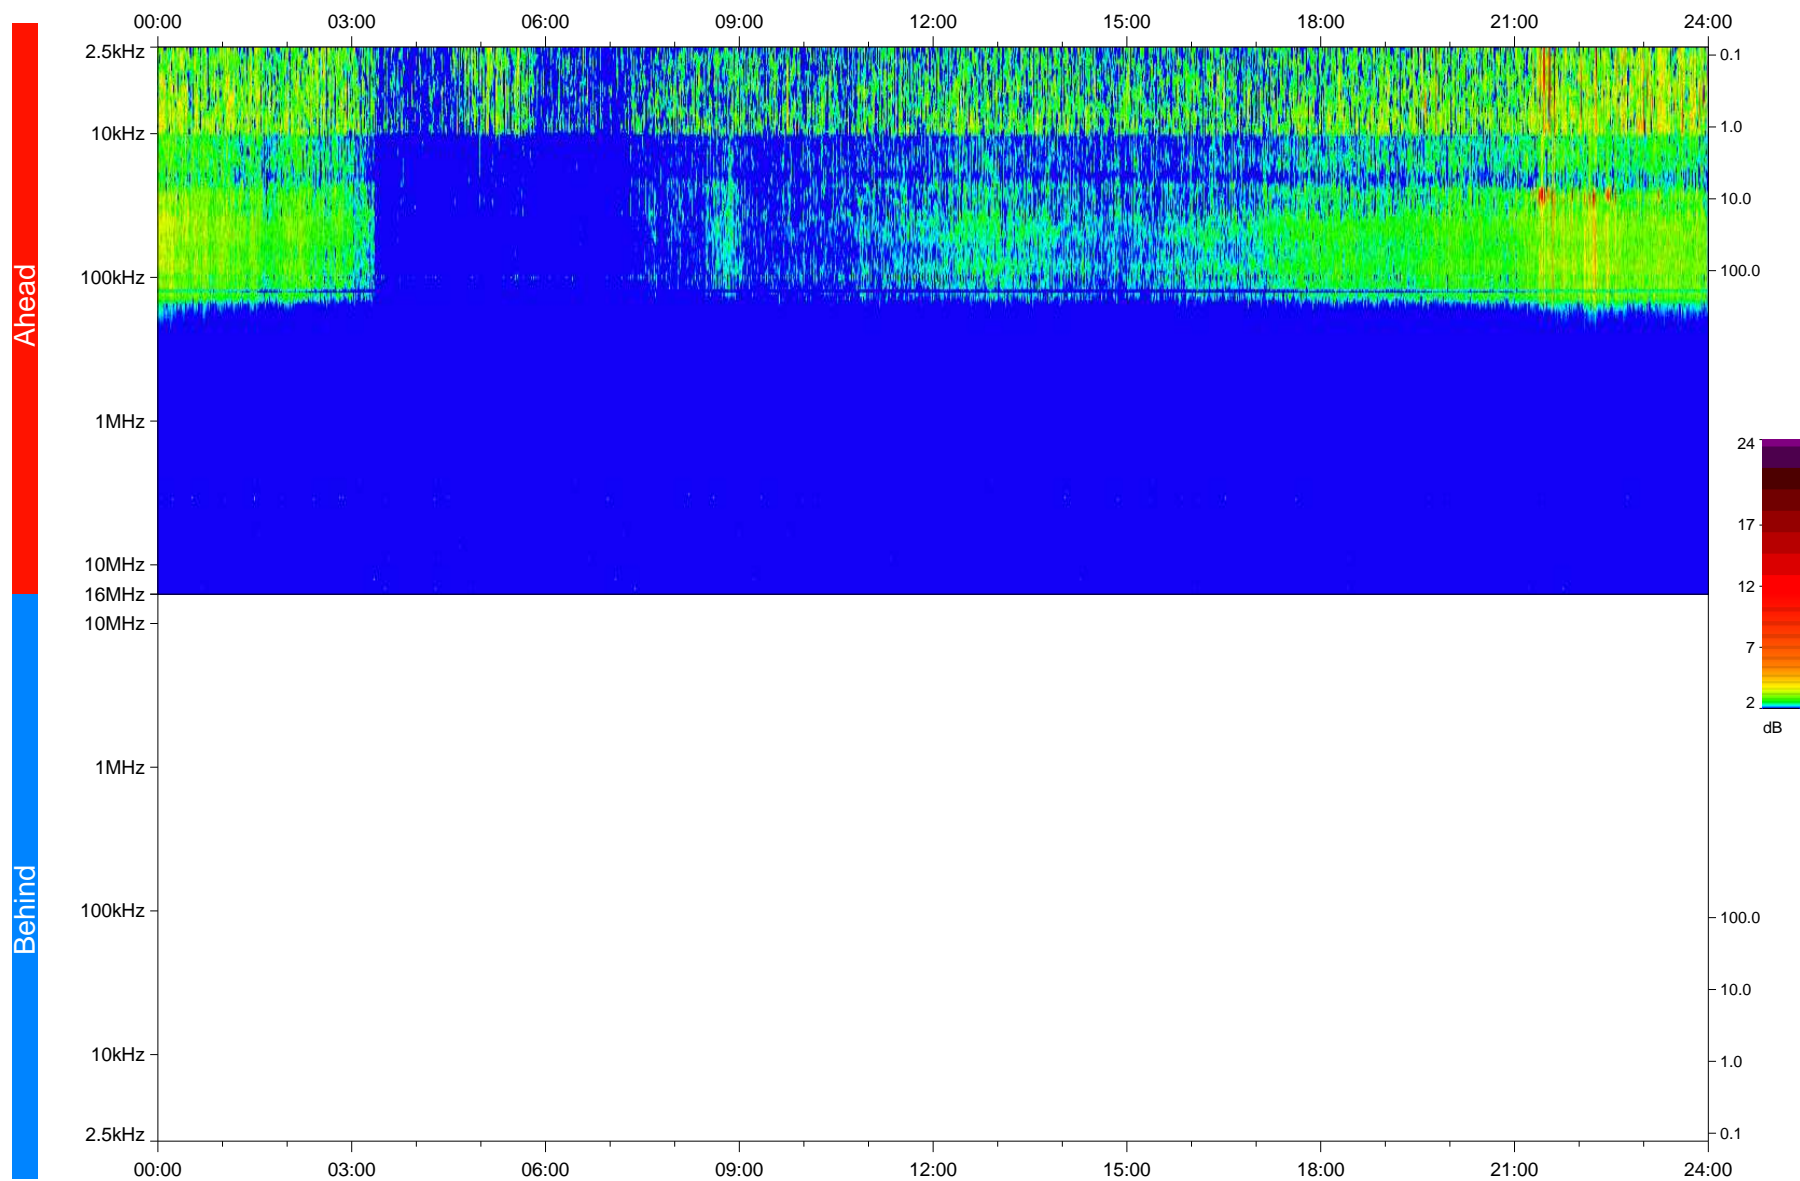

STEREO/WAVES Daily Summary - 10-Apr-2020 (DOY 101)

Ahead source file: swaves_ahead_2020_101_1_05.fin
Ahead PSE Angle: -75.4°

Behind PSE Angle: 71.1°
Behind source file: No STEREO-B data

Time (UTC)

file: stereo_swaves_daily-summary_color_20200410_v04
made by: space.umn.edu on macOS with IDL 8.8.2 on 2022-10-03 13:48:21, with TLib V945 / dynspec V311