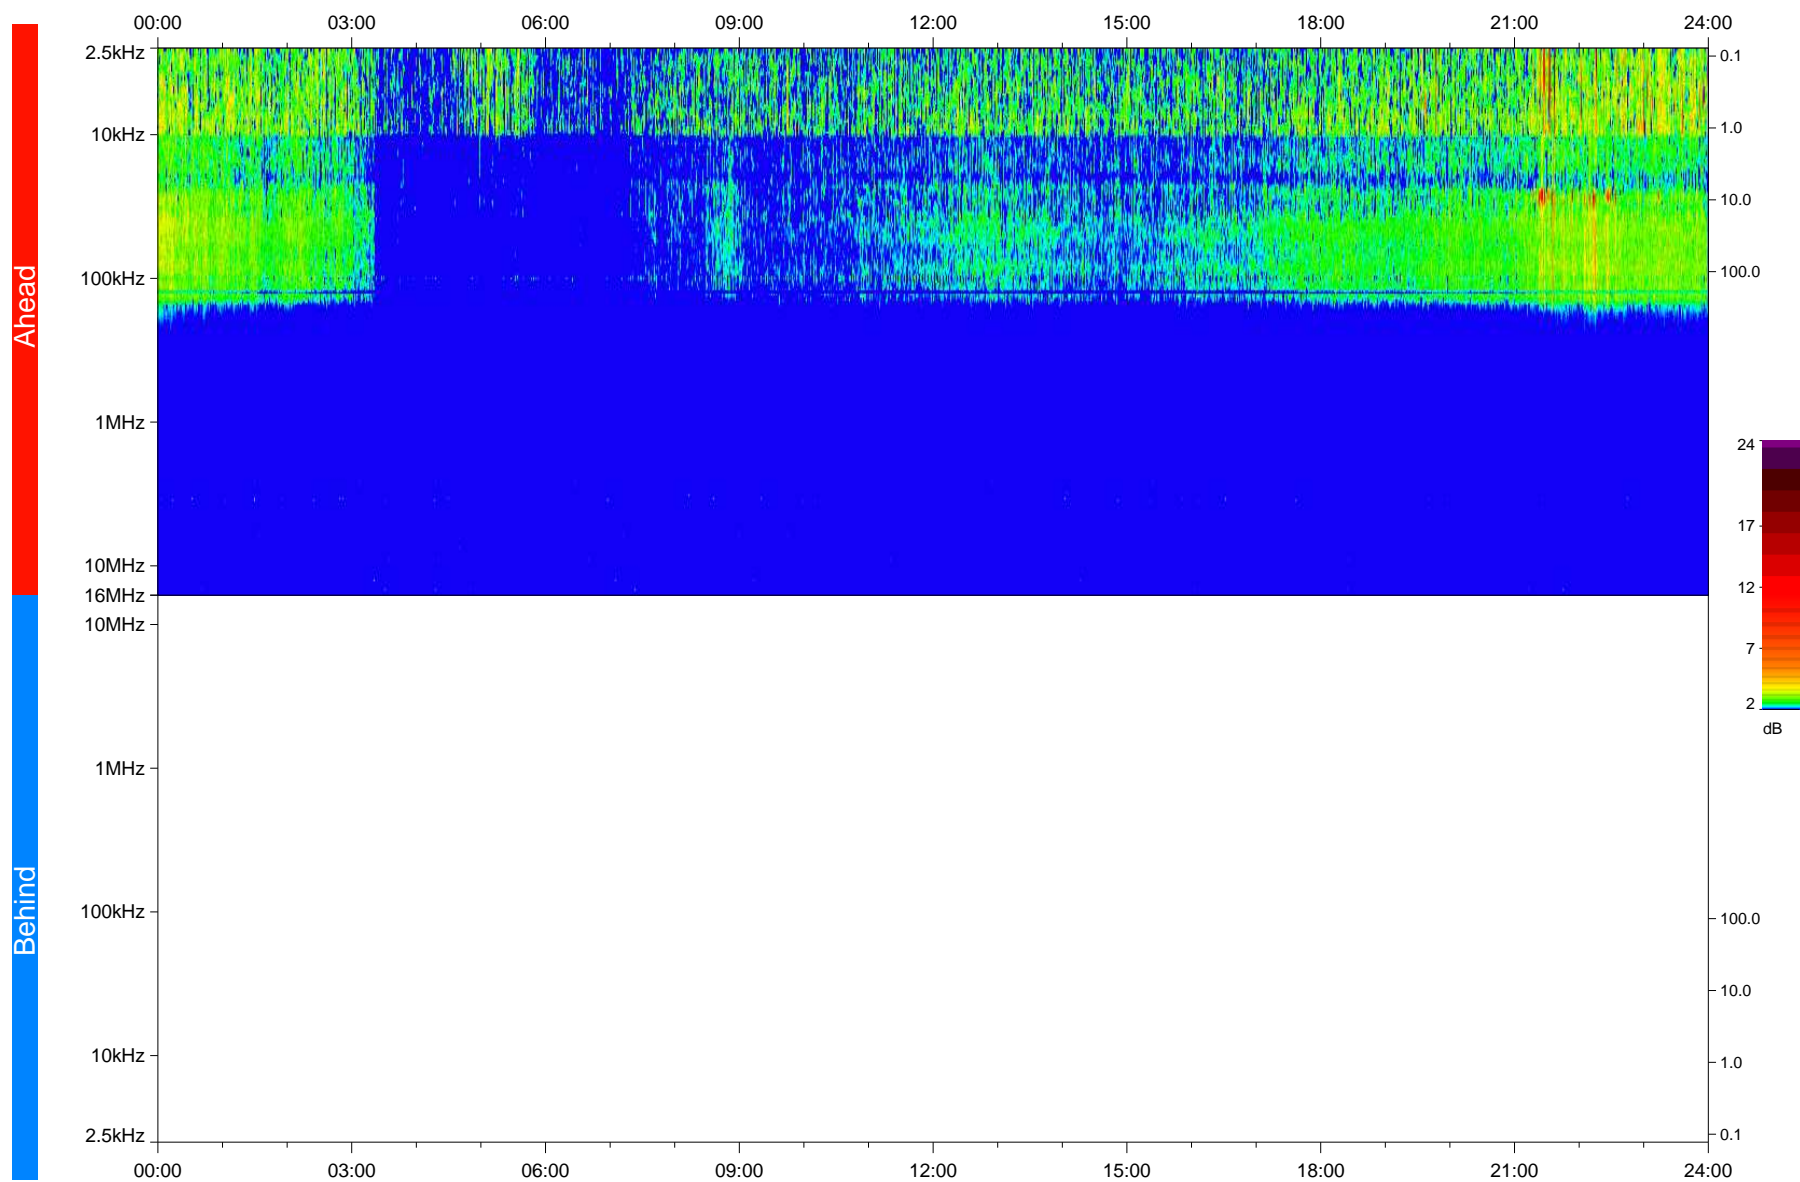

STEREO/WAVES Daily Summary - 10-Apr-2020 (DOY 101)

Ahead source file: swaves_ahead_2020_101_1_05.fin
Ahead PSE Angle: -75.4°

Behind PSE Angle: 71.1°
Behind source file: No STEREO-B data

Time (UTC)

file: stereo_swaves_daily-summary_color_20200410_v03
made by: space.umn.edu on macOS with IDL 8.8.2 on 2022-09-15 13:11:59, with TLib V945 / dynspec V311