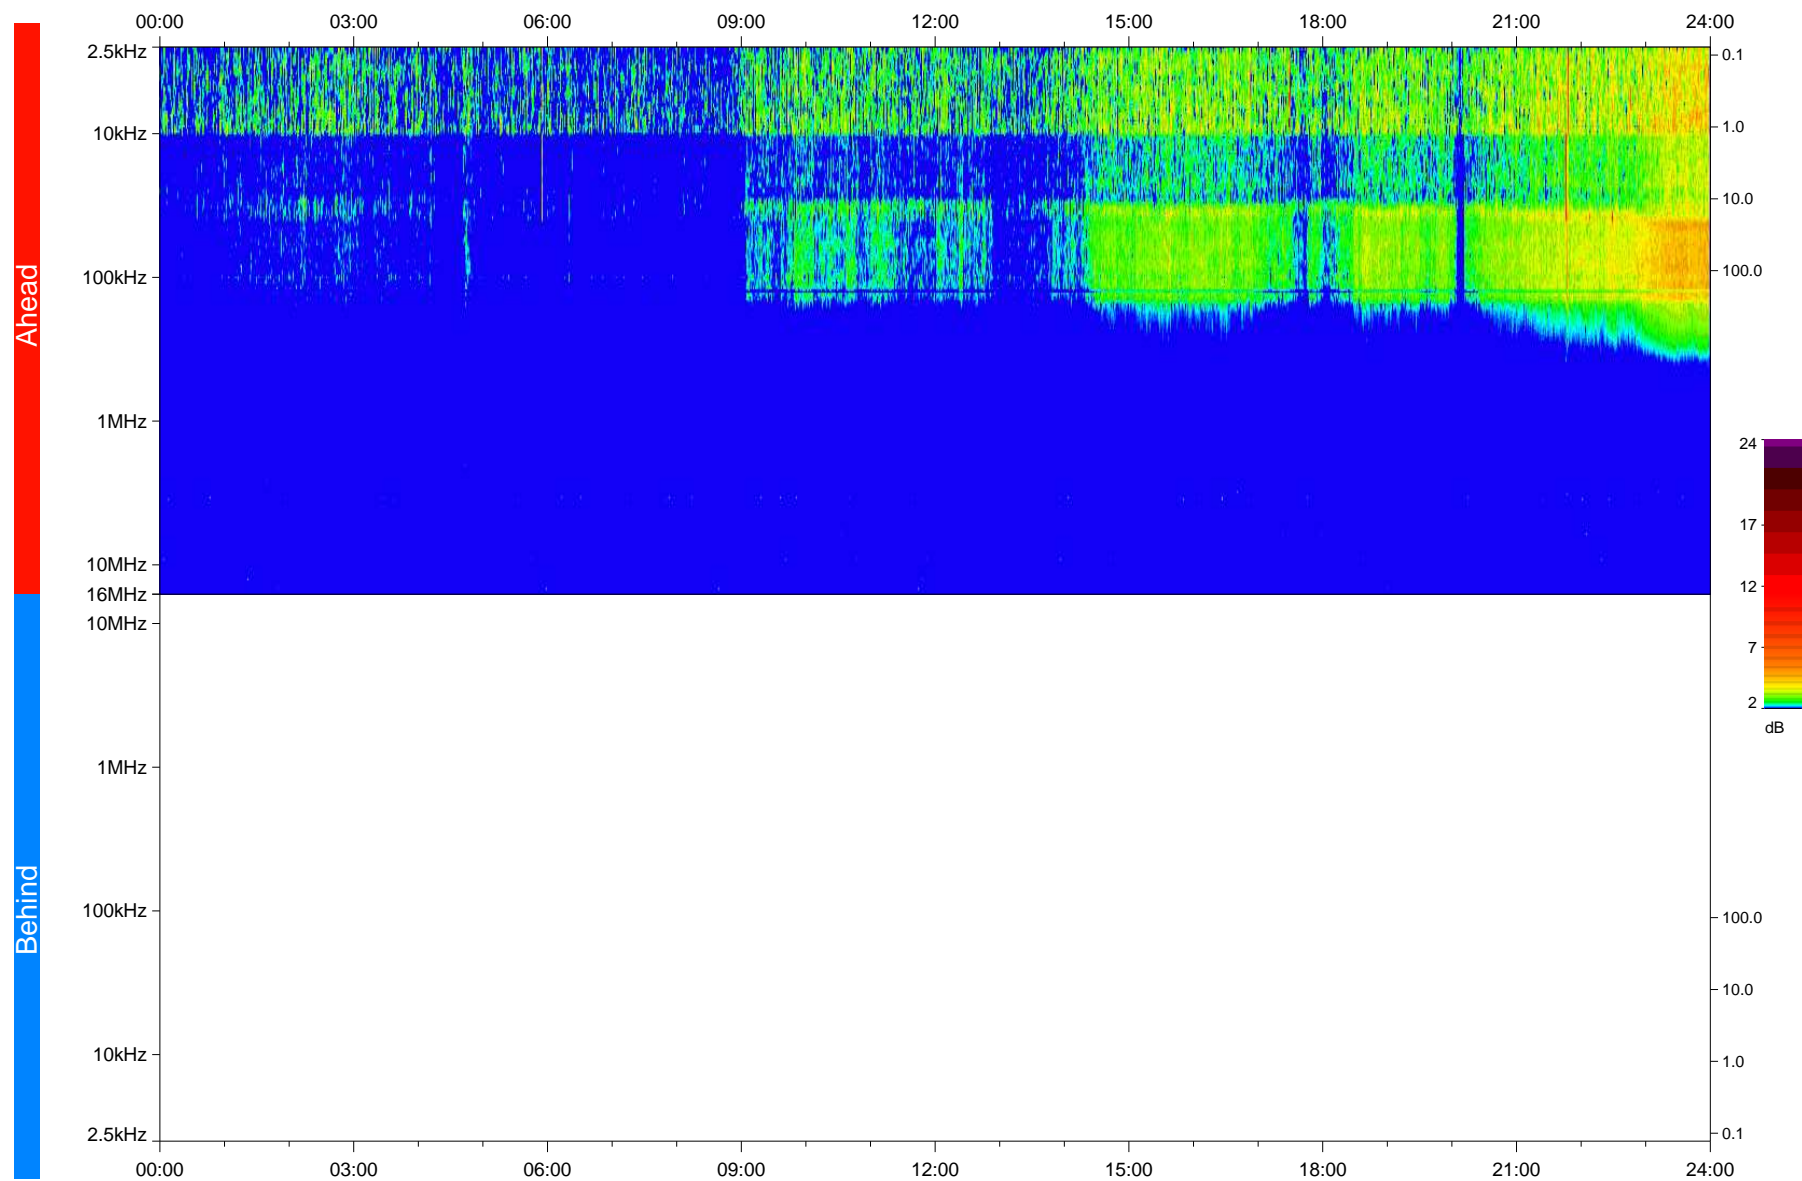

STEREO/WAVES Daily Summary - 08-Apr-2020 (DOY 099)

Ahead source file: swaves_ahead_2020_099_1_05.fin
Ahead PSE Angle: -75.4°

Behind PSE Angle: 71.4°
Behind source file: No STEREO-B data

Time (UTC)

file: stereo_swaves_daily-summary_color_20200408_v04
made by: space.umn.edu on macOS with IDL 8.8.2 on 2022-10-03 13:45:23, with TLib V945 / dynspec V311