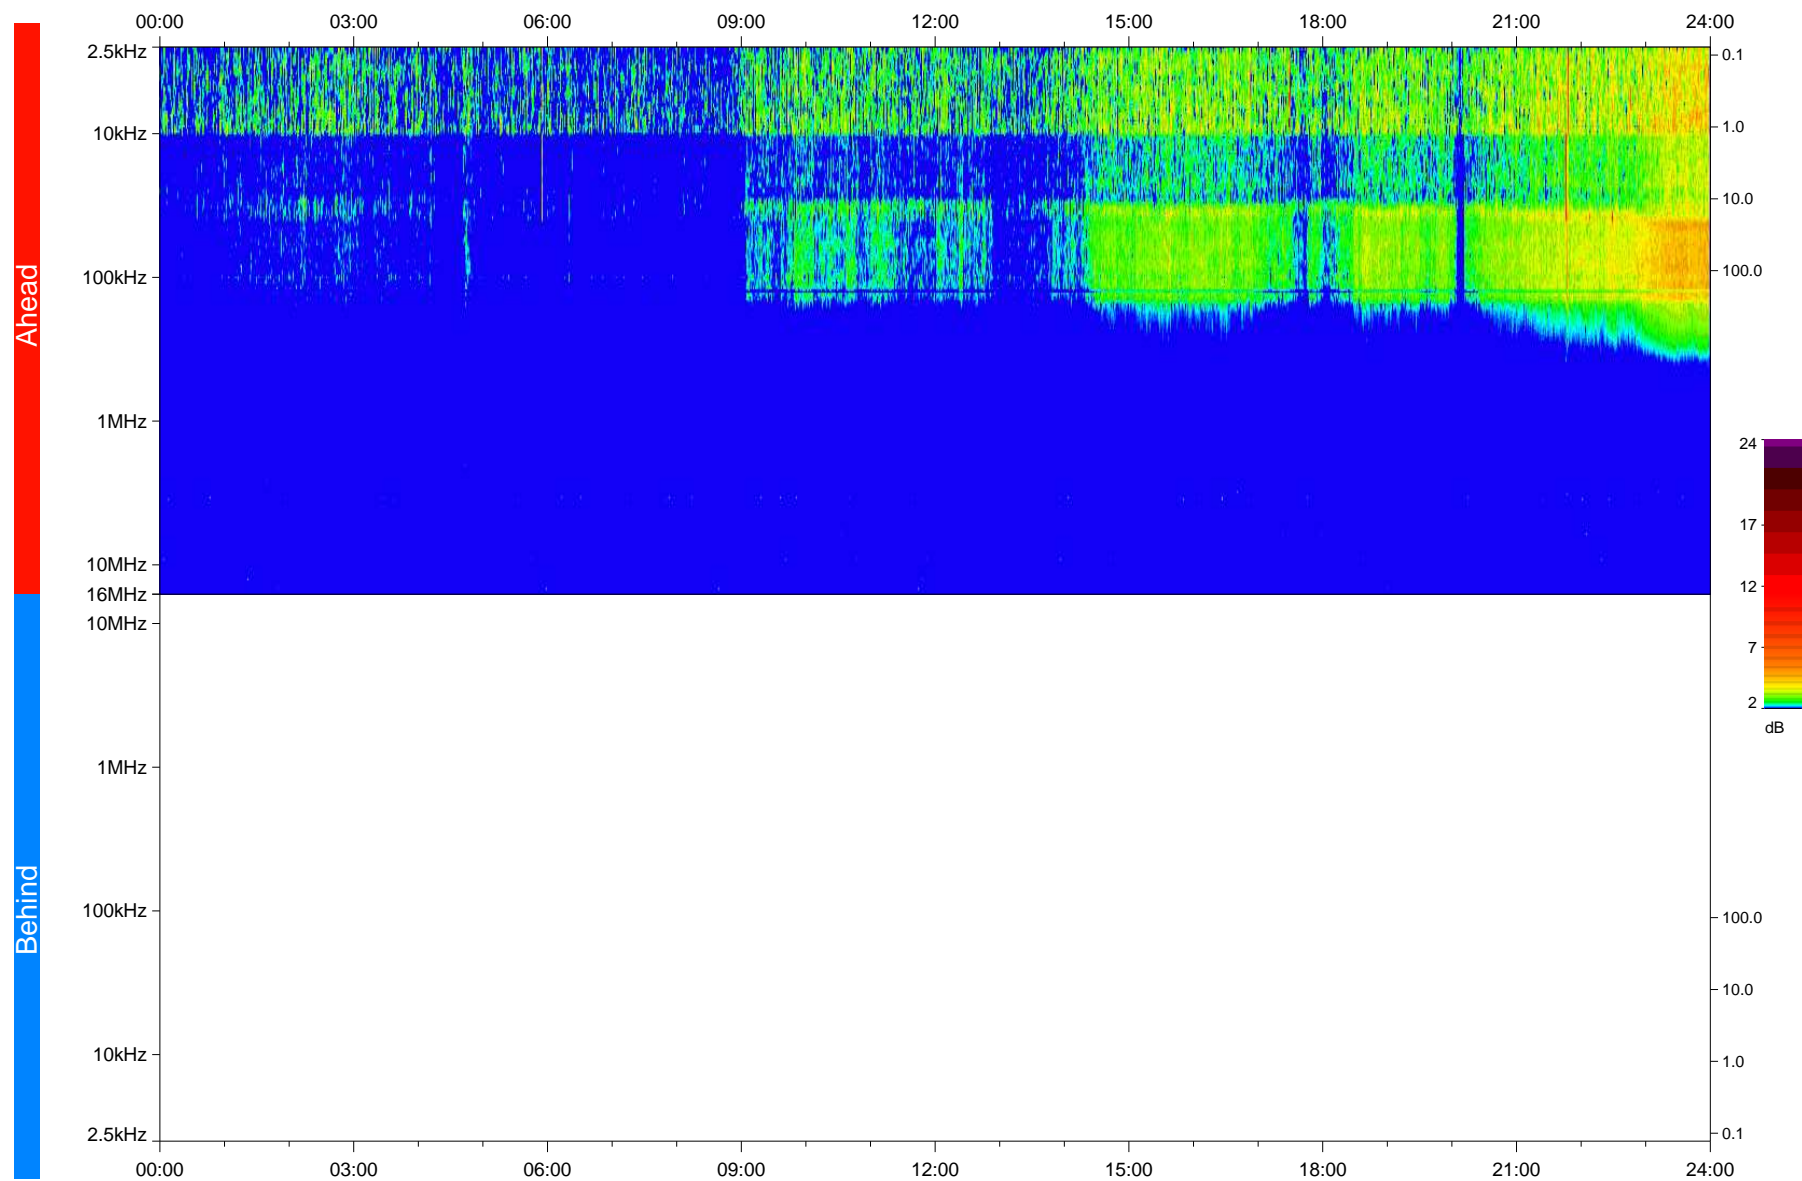

# STEREO/WAVES Daily Summary - 08-Apr-2020 (DOY 099)

Ahead source file: swaves\_ahead\_2020\_099\_1\_05.fin  
Ahead PSE Angle: -75.4°

Behind PSE Angle: 71.4°  
Behind source file: No STEREO-B data

Time (UTC)

file: stereo\_swaves\_daily-summary\_color\_20200408\_v03  
made by: space.umn.edu on macOS with IDL 8.8.2 on 2022-09-15 13:09:17, with TMatlab V945 / dynspec V311