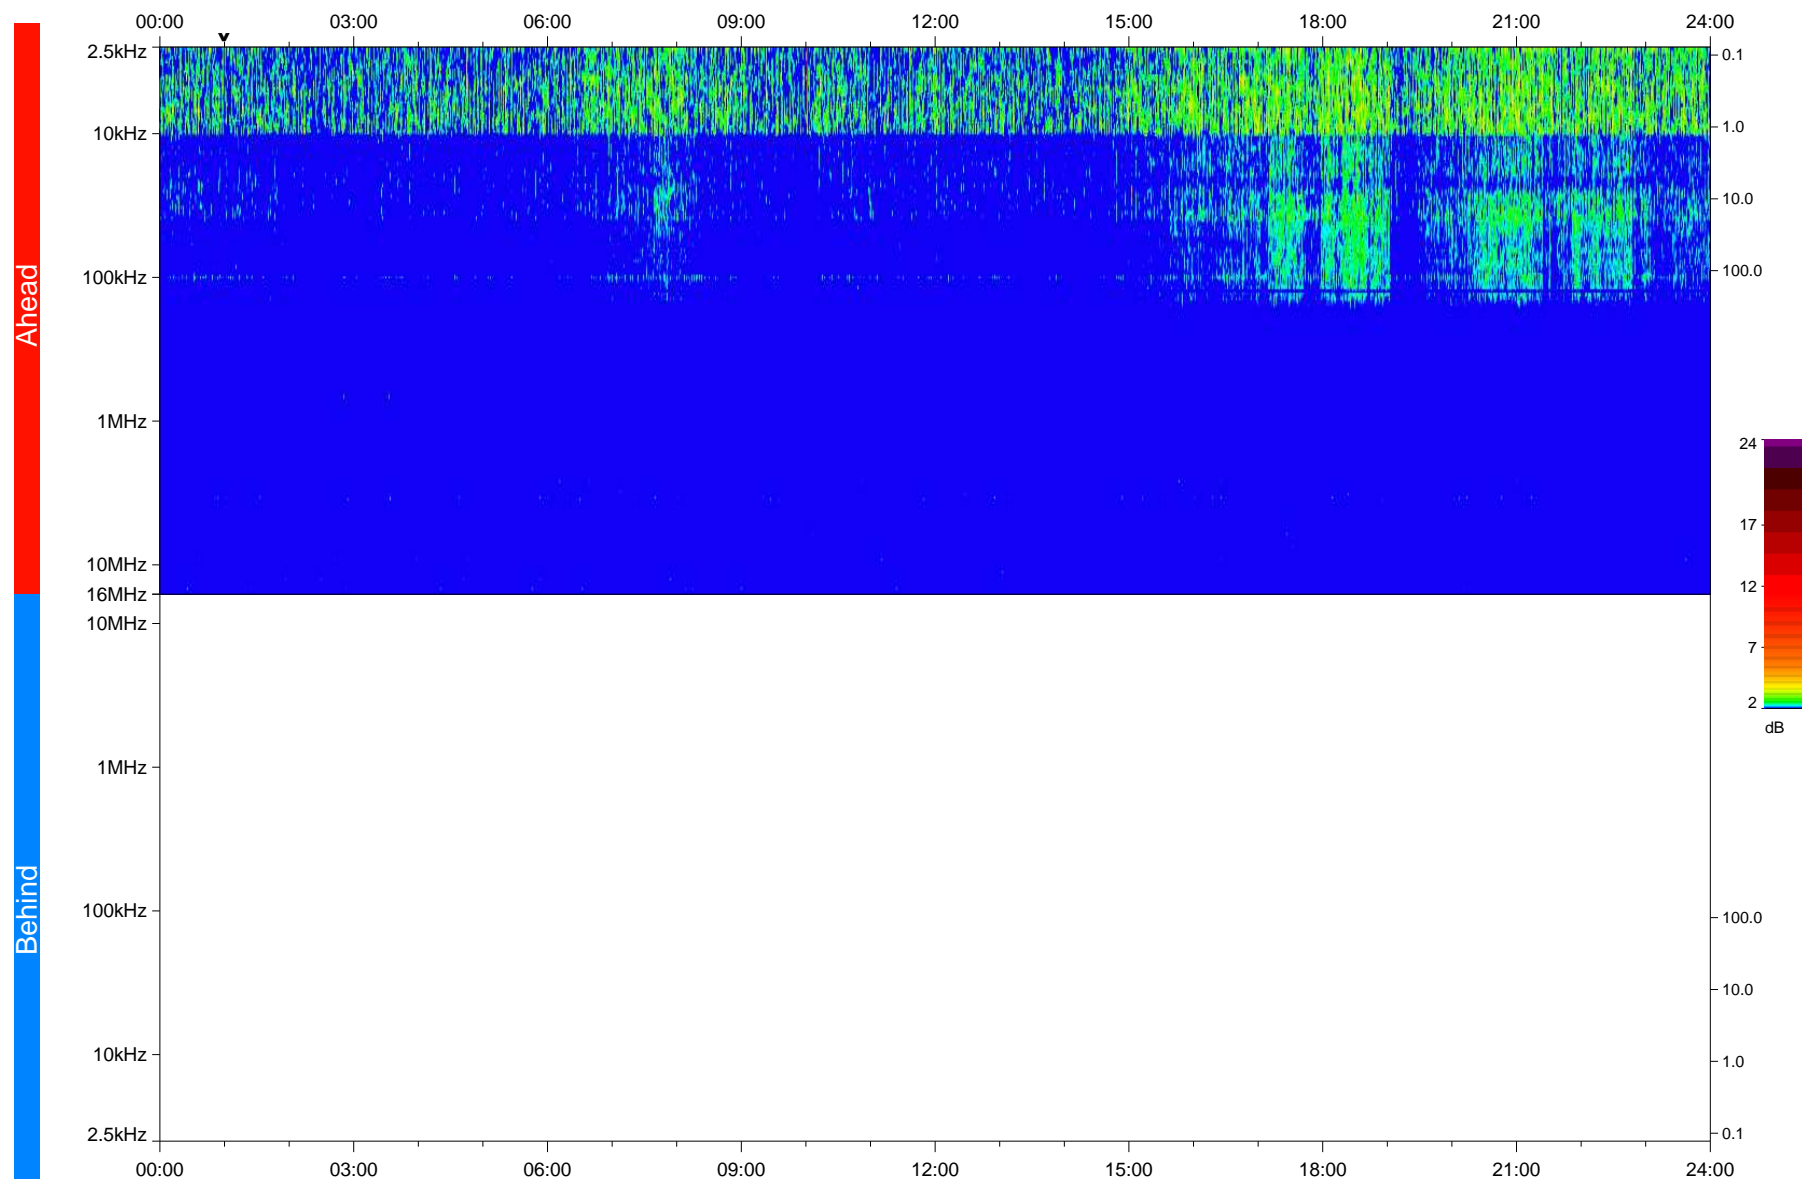

STEREO/WAVES Daily Summary - 07-Apr-2020 (DOY 098)

Ahead source file: swaves_ahead_2020_098_1_05.fin
Ahead PSE Angle: -75.5°

Behind PSE Angle: 71.6°
Behind source file: No STEREO-B data

Time (UTC)

file: stereo_swaves_daily-summary_color_20200407_v04
made by: space.umn.edu on macOS with IDL 8.8.2 on 2022-10-03 13:43:52, with TLib V945 / dynspec V311