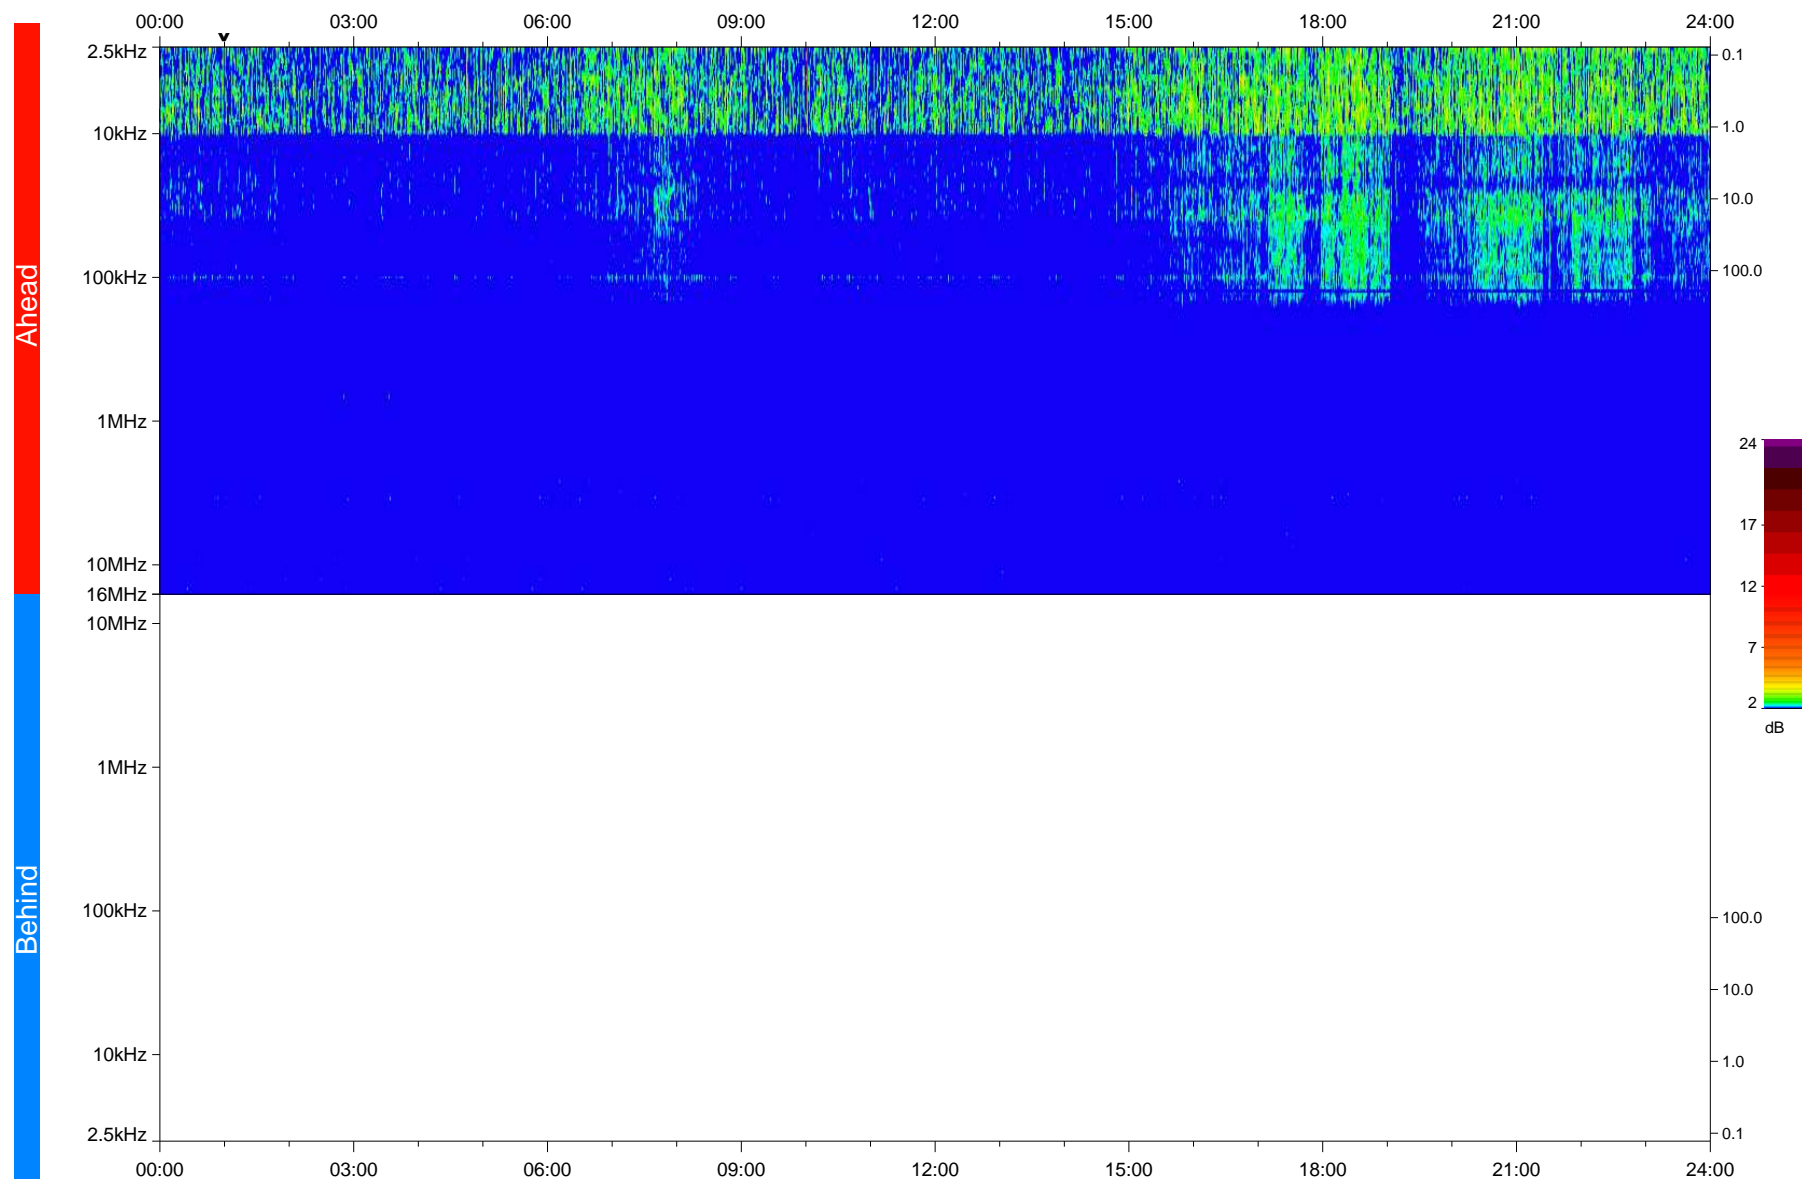

# STEREO/WAVES Daily Summary - 07-Apr-2020 (DOY 098)

Ahead source file: swaves\_ahead\_2020\_098\_1\_05.fin  
Ahead PSE Angle: -75.5°

Behind PSE Angle: 71.6°  
Behind source file: No STEREO-B data

Time (UTC)

file: stereo\_swaves\_daily-summary\_color\_20200407\_v03  
made by: space.umn.edu on macOS with IDL 8.8.2 on 2022-09-15 13:07:55, with TLib V945 / dynspec V311