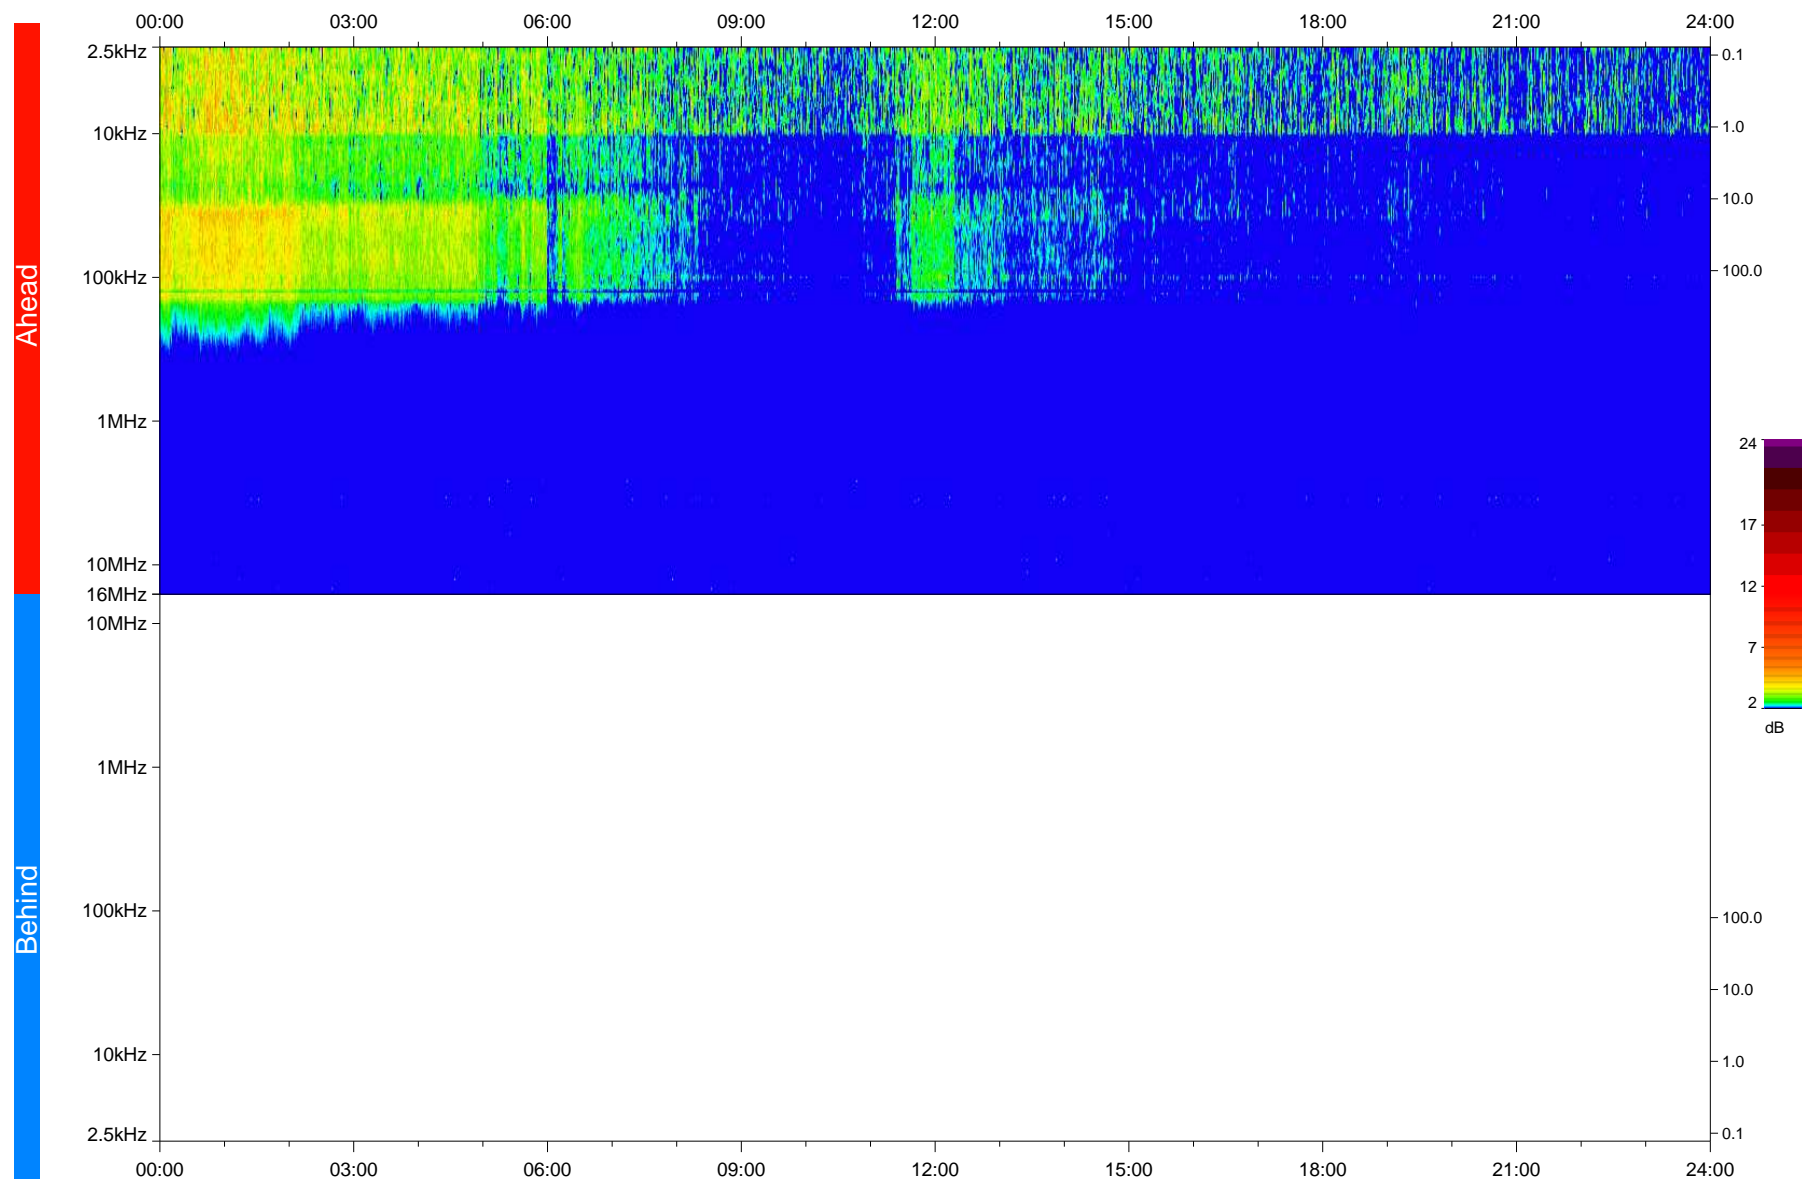

STEREO/WAVES Daily Summary - 06-Apr-2020 (DOY 097)

Ahead source file: swaves_ahead_2020_097_1_05.fin
Ahead PSE Angle: -75.6°

Behind PSE Angle: 71.6°
Behind source file: No STEREO-B data

Time (UTC)

file: stereo_swaves_daily-summary_color_20200406_v04
made by: space.umn.edu on macOS with IDL 8.8.2 on 2022-10-03 13:42:23, with TLib V945 / dynspec V311