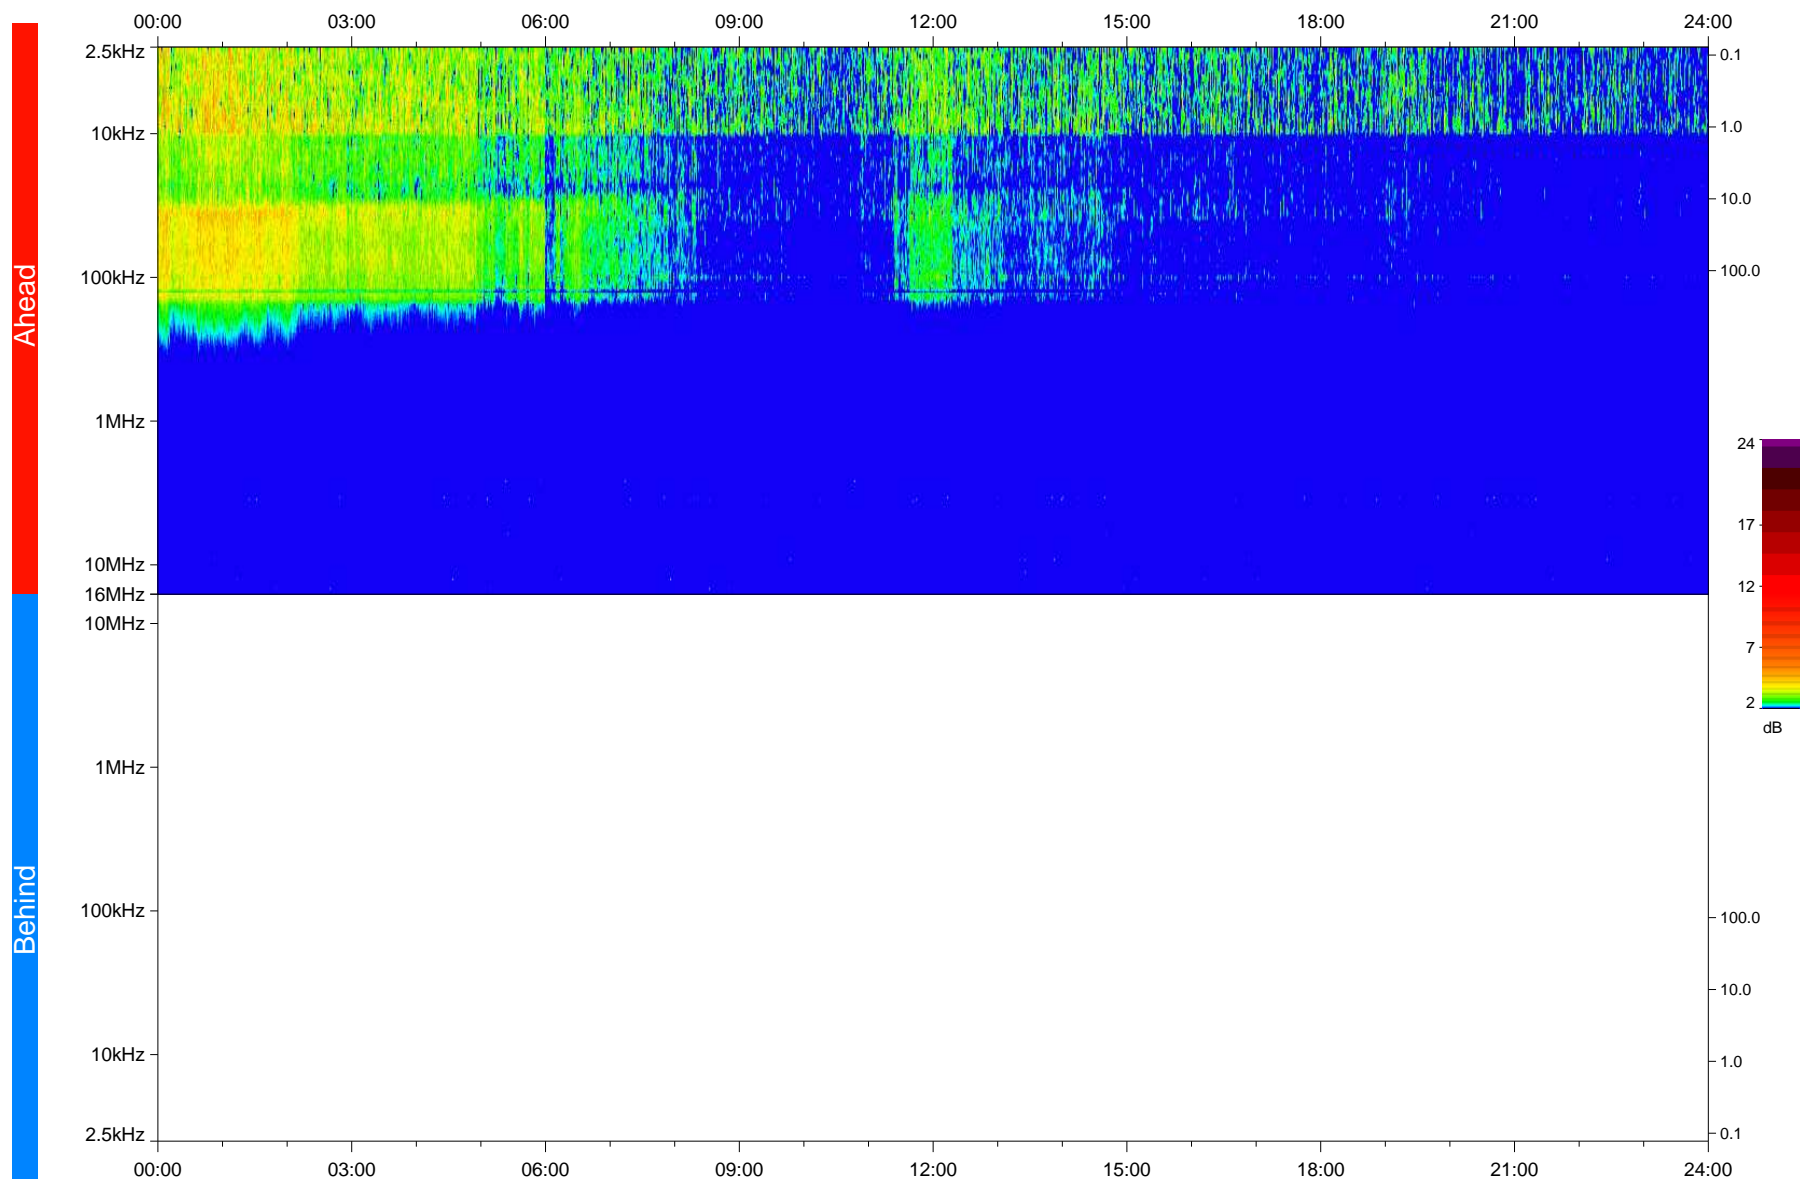

STEREO/WAVES Daily Summary - 06-Apr-2020 (DOY 097)

Ahead source file: swaves_ahead_2020_097_1_05.fin
Ahead PSE Angle: -75.6°

Behind PSE Angle: 71.6°
Behind source file: No STEREO-B data

Time (UTC)

file: stereo_swaves_daily-summary_color_20200406_v03
made by: space.umn.edu on macOS with IDL 8.8.2 on 2022-09-15 13:06:34, with TLib V945 / dynspec V311