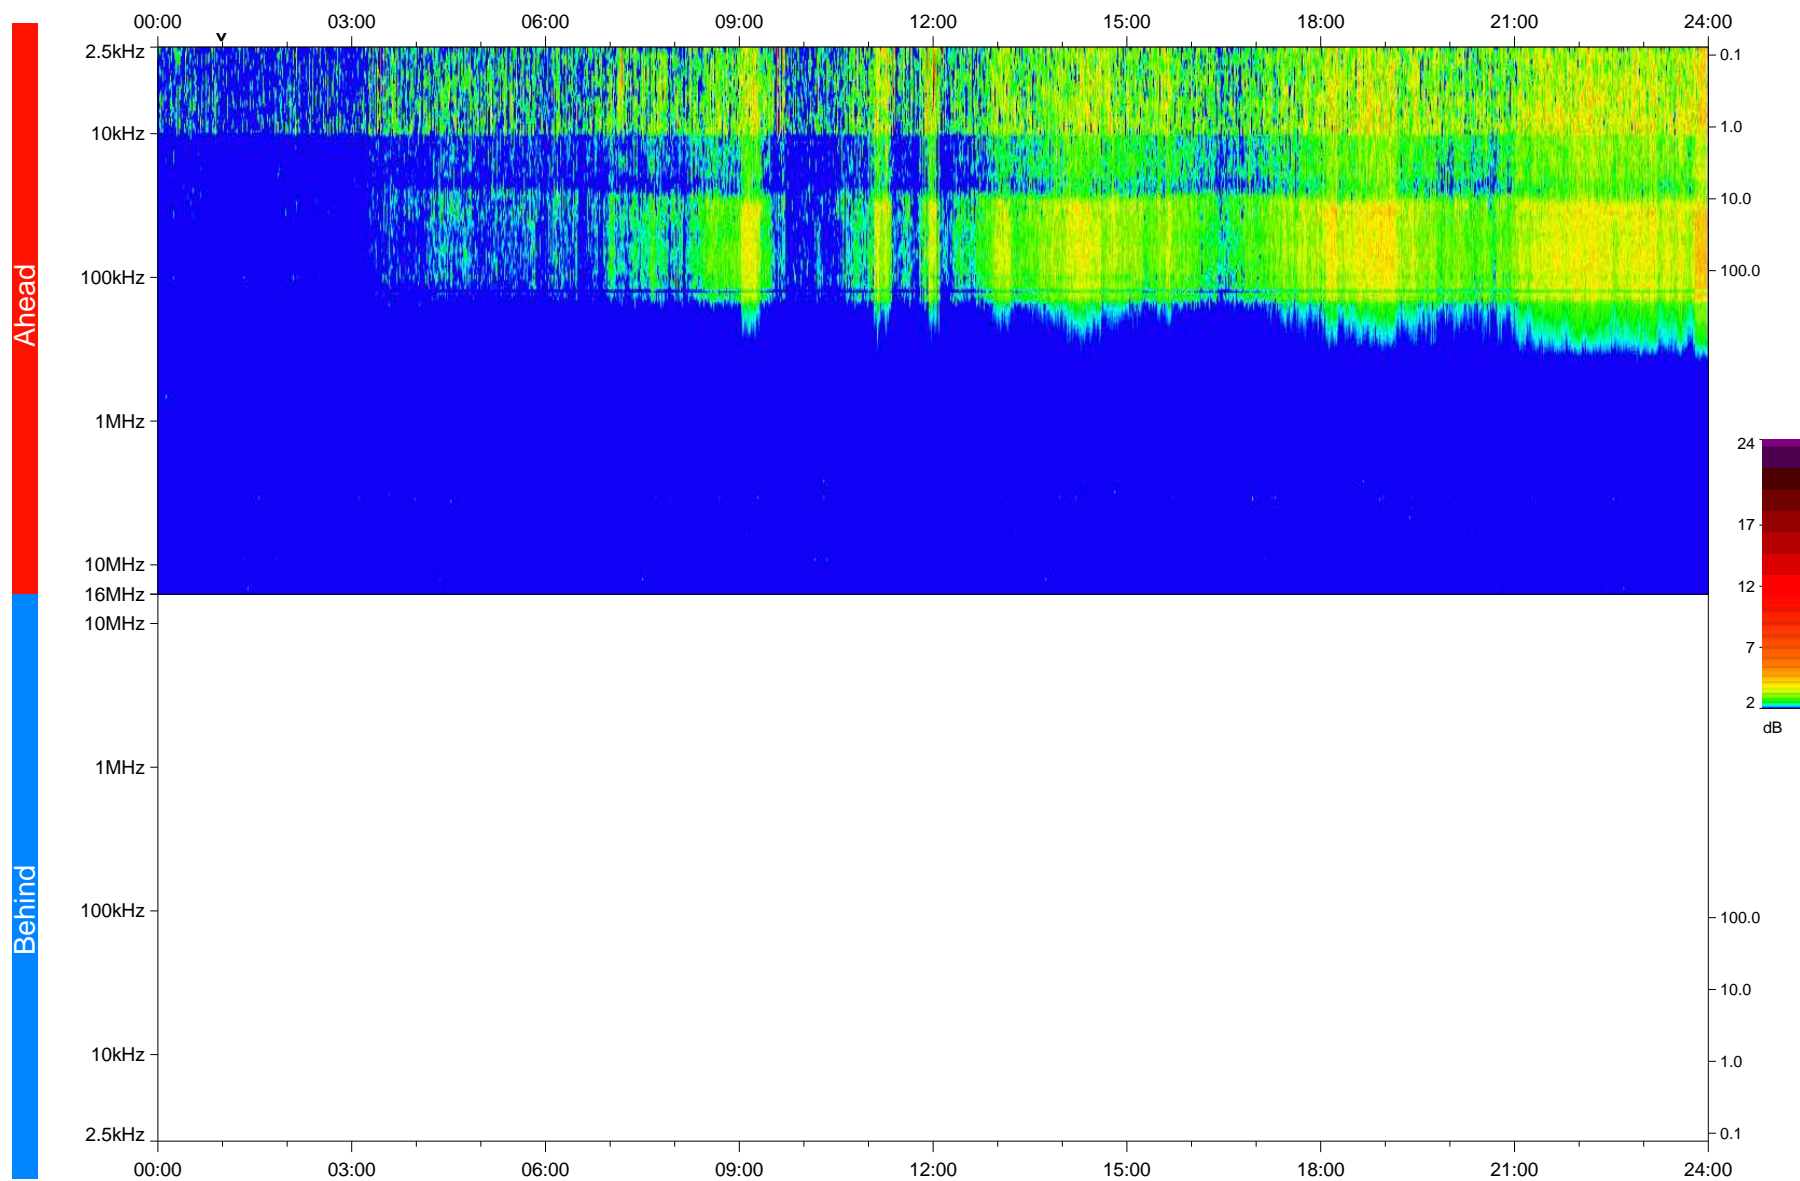

STEREO/WAVES Daily Summary - 05-Apr-2020 (DOY 096)

Ahead source file: swaves_ahead_2020_096_1_05.fin
Ahead PSE Angle: -75.6°

Behind PSE Angle: 71.7°
Behind source file: No STEREO-B data

Time (UTC)

file: stereo_swaves_daily-summary_color_20200405_v04
made by: space.umn.edu on macOS with IDL 8.8.2 on 2022-10-03 13:40:54, with TLib V945 / dynspec V311