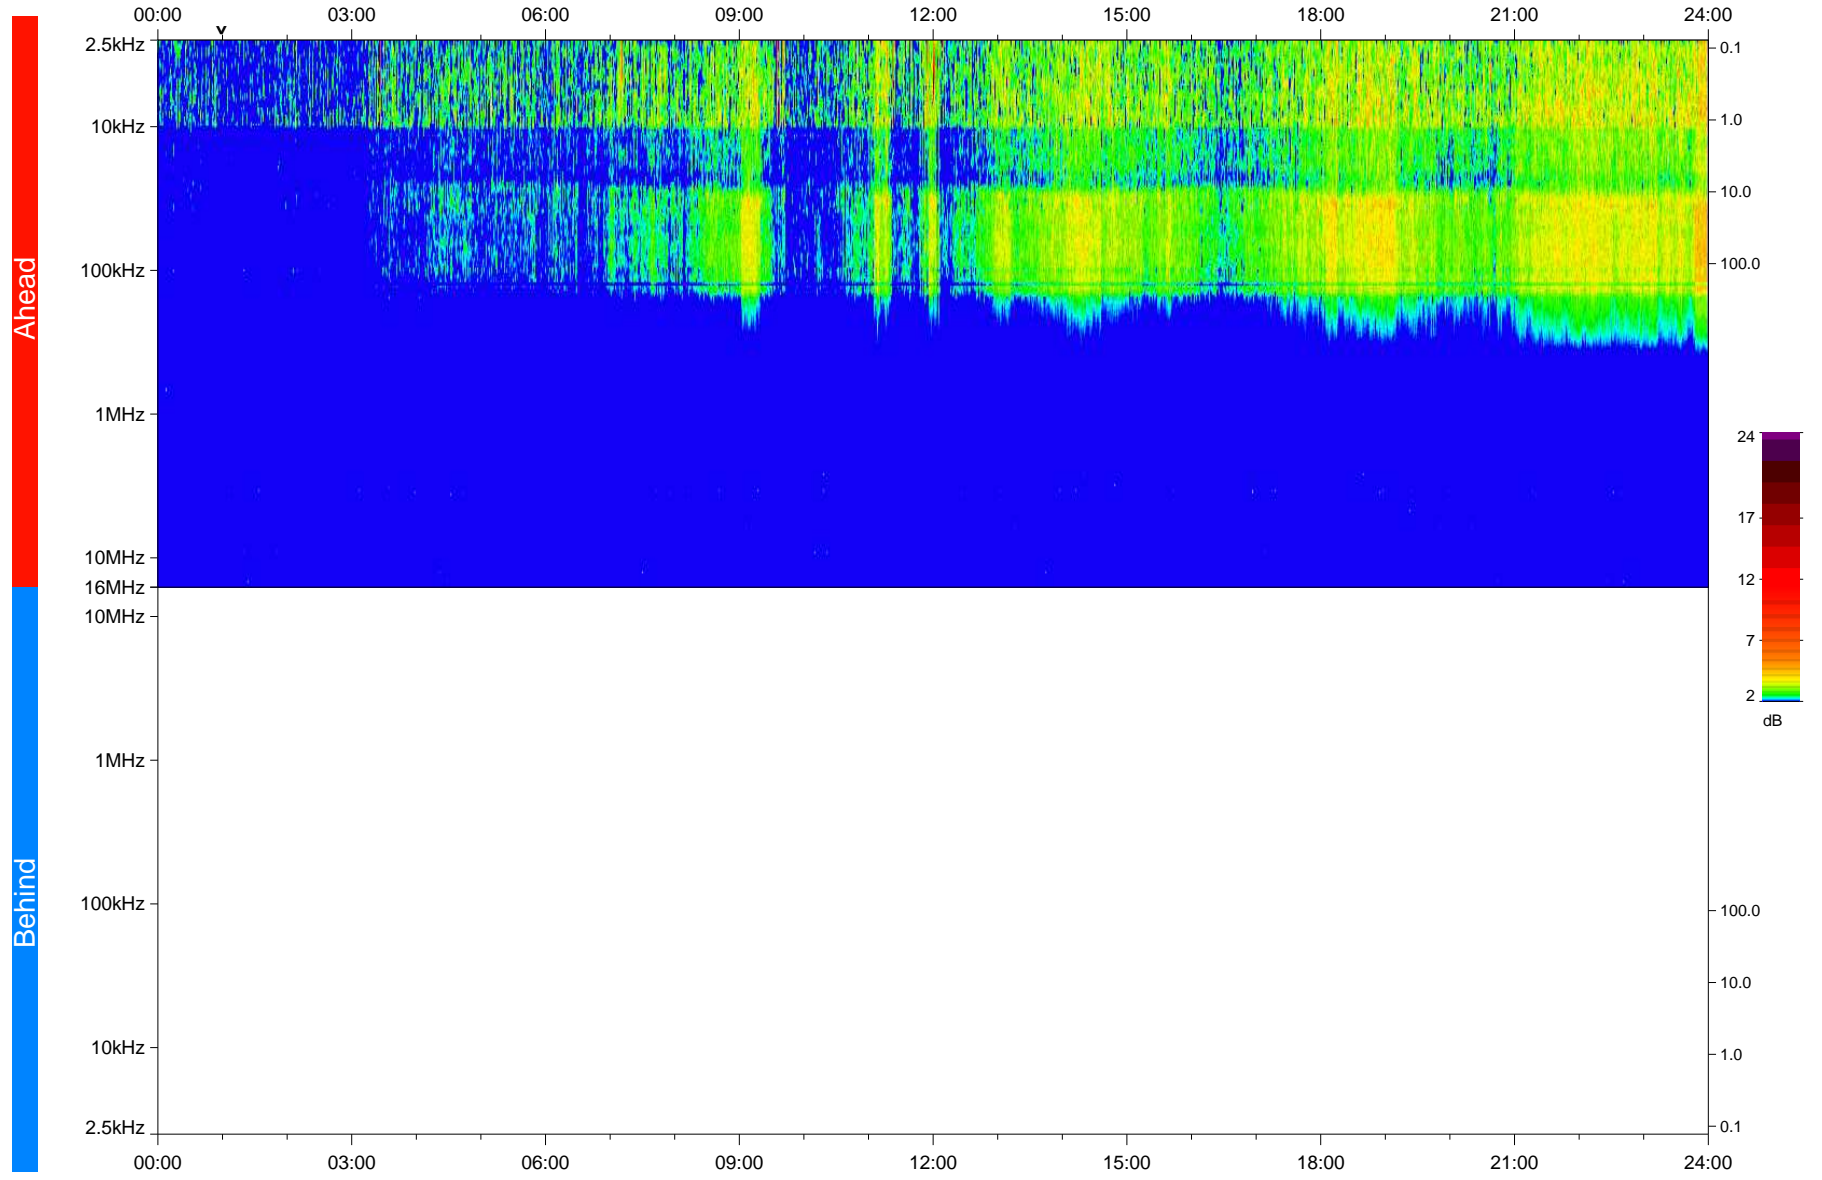

STEREO/WAVES Daily Summary - 05-Apr-2020 (DOY 096)

Ahead source file: swaves_ahead_2020_096_1_05.fin
Ahead PSE Angle: -75.6°

Behind PSE Angle: 71.7°
Behind source file: No STEREO-B data

Time (UTC)

file: stereo_swaves_daily-summary_color_20200405_v03
made by: space.umn.edu on macOS with IDL 8.8.2 on 2022-09-15 13:05:12, with TLib V945 / dynspec V311